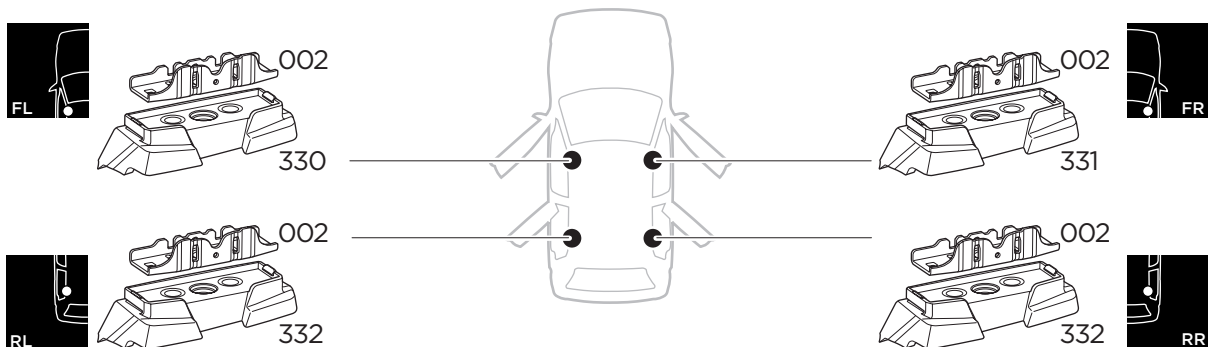

1

Kit 187097

SUBARU Forester (SK), 5-dr SUV, 19-

This kit is only for vehicles with fixpoint mounting.

1 KIT

330 x1
 002 x4
 54672 x4
 331 x1
 54673 x1
 54674 x4
 332 x2
 54659 x4

1

Safety

+ 7 kg / 15,4 lbs = Max: 60 kg / 132 lbs

Max 130 km/h / 80 Mph

80 km/h / 50 Mph

2 FOOT PACK

x4
 x4
 4 Nm x1

2

> Instructions

1