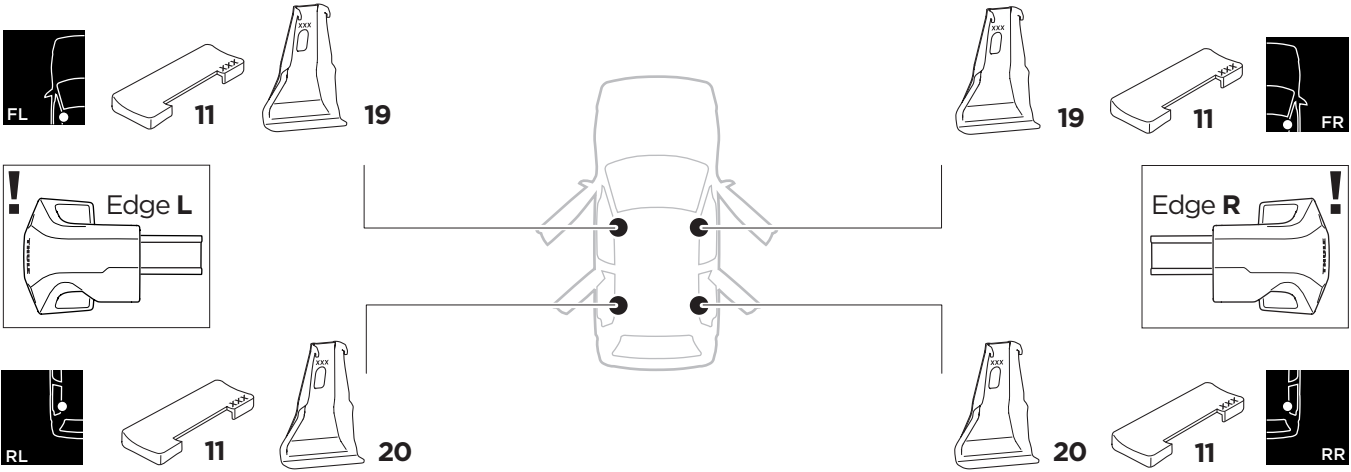

## Kit 145141

CITROËN C1, 5-dr Hatchback, 14-22

PEUGEOT 108, 5-dr Hatchback, 14-21

TOYOTA Aygo, 5-dr Hatchback, 14-21

ISO 11154-E

THULE WingBar Evo	THULE WingBar Edge	THULE WingBar	THULE SquareBar Evo	Evo X (scale)	Edge X (scale)
CITROËN C1, 5-dr Hatchback, 14-22				35,5	H
PEUGEOT 108, 5-dr Hatchback, 14-21				35,5	H
TOYOTA Aygo, 5-dr Hatchback, 14-21				35,5	H

THULE ProBar Evo	THULE SlideBar Evo	X (mm/inch)
CITROËN C1, 5-dr Hatchback, 14-22		1006 mm / 39 5/8"
PEUGEOT 108, 5-dr Hatchback, 14-21		1006 mm / 39 5/8"
TOYOTA Aygo, 5-dr Hatchback, 14-21		1006 mm / 39 5/8"