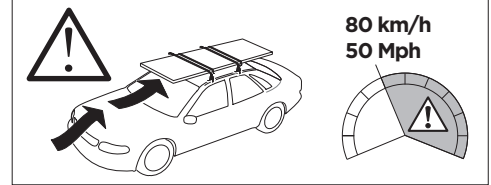

## Kit 145141

CITROËN C1, 5-dr Hatchback, 14-22

PEUGEOT 108, 5-dr Hatchback, 14-21

TOYOTA Aygo, 5-dr Hatchback, 14-21

ISO 11154-E

THULE WingBar Evo	THULE WingBar Edge	THULE WingBar	THULE SquareBar Evo	Evo X (scale)	Edge X (scale)
CITROËN C1, 5-dr Hatchback, 14-22				35,5	H
PEUGEOT 108, 5-dr Hatchback, 14-21				35,5	H
TOYOTA Aygo, 5-dr Hatchback, 14-21				35,5	H