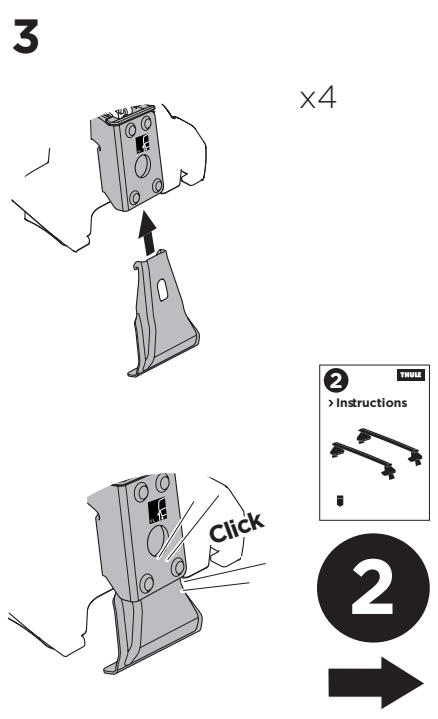

## Kit 145141

CITROËN C1, 5-dr Hatchback, 14-22

PEUGEOT 108, 5-dr Hatchback, 14-21

TOYOTA Aygo, 5-dr Hatchback, 14-21

ISO 11154-E

THULE WingBar Evo	THULE WingBar Edge	THULE WingBar	THULE SquareBar Evo	Evo X (scale)	Edge X (scale)
CITROËN C1, 5-dr Hatchback, 14-22				35,5	H
PEUGEOT 108, 5-dr Hatchback, 14-21				35,5	H
TOYOTA Aygo, 5-dr Hatchback, 14-21				35,5	H