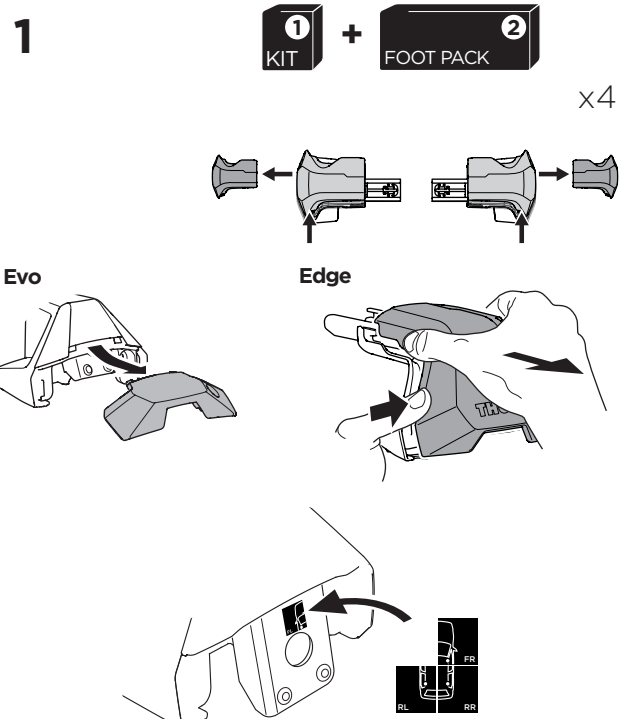

## Kit 145141

CITROËN C1, 5-dr Hatchback, 14-22

PEUGEOT 108, 5-dr Hatchback, 14-21

TOYOTA Aygo, 5-dr Hatchback, 14-21

ISO 11154-E

THULE WingBar Evo	THULE WingBar Edge	THULE WingBar	THULE SquareBar Evo	Evo X (scale)	Edge X (scale)
CITROËN C1, 5-dr Hatchback, 14-22				35,5	H
PEUGEOT 108, 5-dr Hatchback, 14-21				35,5	H
TOYOTA Aygo, 5-dr Hatchback, 14-21				35,5	H

THULE ProBar Evo	THULE SlideBar Evo	X (mm/inch)
CITROËN C1, 5-dr Hatchback, 14-22		1006 mm / 39 5/8"
PEUGEOT 108, 5-dr Hatchback, 14-21		1006 mm / 39 5/8"
TOYOTA Aygo, 5-dr Hatchback, 14-21		1006 mm / 39 5/8"