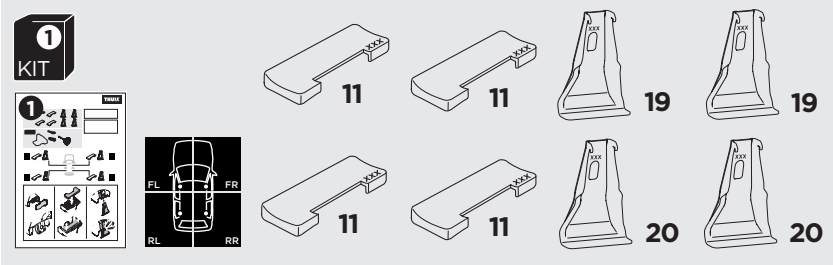

## Kit 145141

CITROËN C1, 5-dr Hatchback, 14-22

PEUGEOT 108, 5-dr Hatchback, 14-21

TOYOTA Aygo, 5-dr Hatchback, 14-21

ISO 11154-E

THULE WingBar Evo	THULE WingBar Edge	THULE WingBar	THULE SquareBar Evo	Evo X (scale)	Edge X (scale)
CITROËN C1, 5-dr Hatchback, 14-22				35,5	H
PEUGEOT 108, 5-dr Hatchback, 14-21				35,5	H
TOYOTA Aygo, 5-dr Hatchback, 14-21				35,5	H

THULE ProBar Evo	THULE SlideBar Evo	X (mm/inch)
CITROËN C1, 5-dr Hatchback, 14-22		1006 mm / 39 5/8"
PEUGEOT 108, 5-dr Hatchback, 14-21		1006 mm / 39 5/8"
TOYOTA Aygo, 5-dr Hatchback, 14-21		1006 mm / 39 5/8"