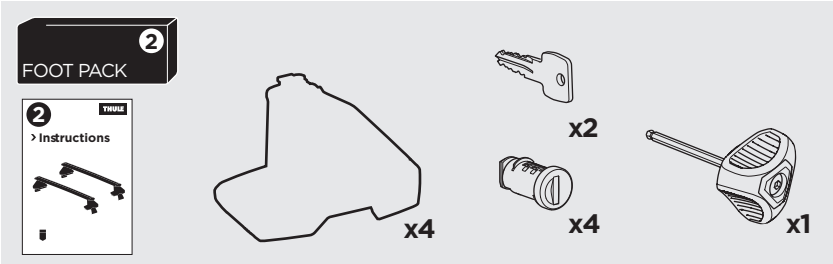

## Kit 145141

CITROËN C1, 5-dr Hatchback, 14-22

PEUGEOT 108, 5-dr Hatchback, 14-21

TOYOTA Aygo, 5-dr Hatchback, 14-21

ISO 11154-E

THULE WingBar Evo	THULE WingBar Edge	THULE WingBar	THULE SquareBar Evo	Evo X (scale)	Edge X (scale)
CITROËN C1, 5-dr Hatchback, 14-22				35,5	H
PEUGEOT 108, 5-dr Hatchback, 14-21				35,5	H
TOYOTA Aygo, 5-dr Hatchback, 14-21				35,5	H

THULE ProBar Evo	THULE SlideBar Evo	X (mm/inch)
CITROËN C1, 5-dr Hatchback, 14-22		1006 mm / 39 5/8"
PEUGEOT 108, 5-dr Hatchback, 14-21		1006 mm / 39 5/8"
TOYOTA Aygo, 5-dr Hatchback, 14-21		1006 mm / 39 5/8"