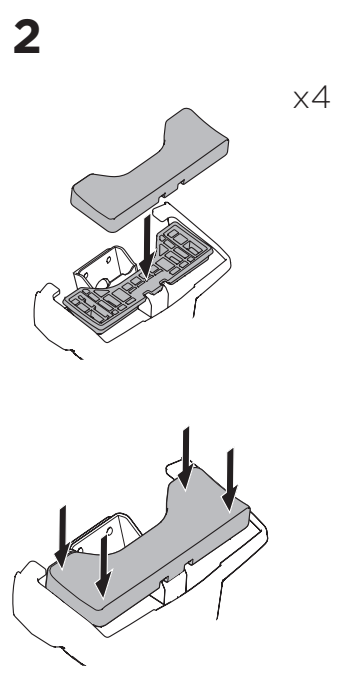

## Kit 145141

CITROËN C1, 5-dr Hatchback, 14-22

PEUGEOT 108, 5-dr Hatchback, 14-21

TOYOTA Aygo, 5-dr Hatchback, 14-21

ISO 11154-E

THULE WingBar Evo	THULE WingBar Edge	THULE WingBar	THULE SquareBar Evo	Evo X (scale)	Edge X (scale)
CITROËN C1, 5-dr Hatchback, 14-22				35,5	H
PEUGEOT 108, 5-dr Hatchback, 14-21				35,5	H
TOYOTA Aygo, 5-dr Hatchback, 14-21				35,5	H

THULE ProBar Evo	THULE SlideBar Evo	X (mm/inch)
CITROËN C1, 5-dr Hatchback, 14-22		1006 mm / 39 5/8"
PEUGEOT 108, 5-dr Hatchback, 14-21		1006 mm / 39 5/8"
TOYOTA Aygo, 5-dr Hatchback, 14-21		1006 mm / 39 5/8"