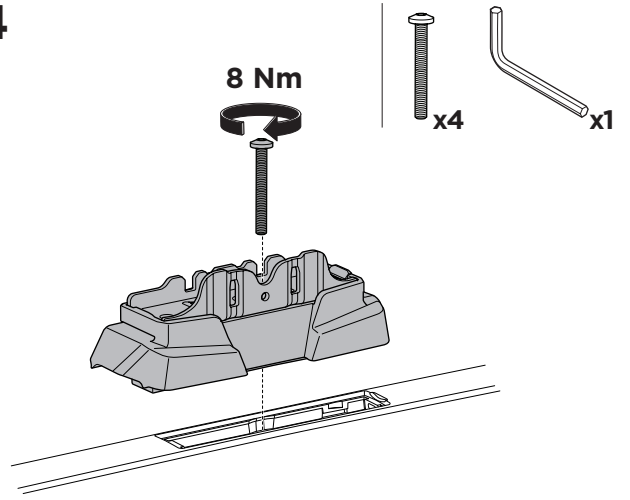

1

Kit 187030

VOLKSWAGEN Amarok, 4-dr Double Cab, 10-22

ISO 11154-E

This kit is only for vehicles with fixpoint mounting.

1 KIT

102 x4
004 x4
30113 x1
54704 x4

Safety

2

x1

3

4

5

i

A

C