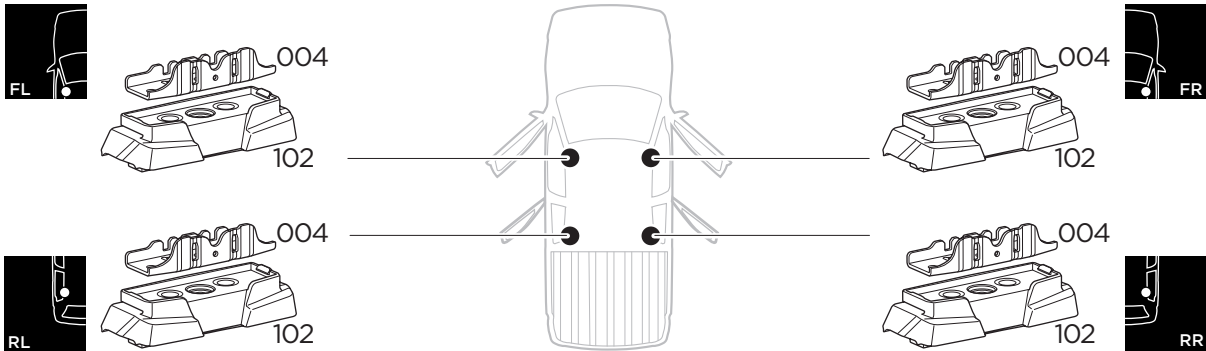

1

Kit 187030

VOLKSWAGEN Amarok, 4-dr Double Cab, 10-22

ISO 11154-E

This kit is only for vehicles with fixpoint mounting.

1 KIT

102 x4
004 x4
30113 x1
54704 x4

Safety

7 kg / 15,4 lbs = Max: 75 kg / 165 lbs

Max 130 km/h / 80 Mph

80 km/h / 50 Mph

2 FOOT PACK

x4
4 Nm
x1

> Instructions

1

A
B
C

2

x1

3

4

5

i

A

C