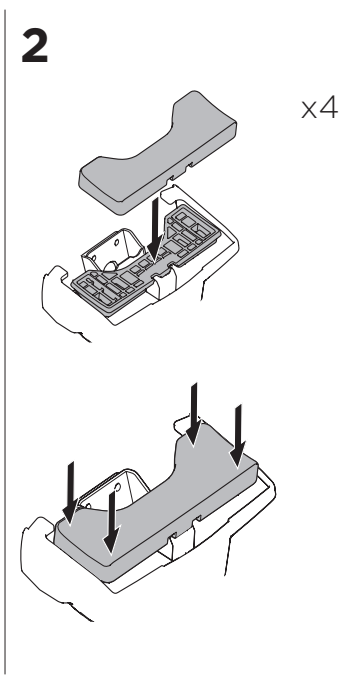

1

Kit 145335

OPEL Astra Sports Tourer (L), 5-dr Estate, 23-
VAUXHALL Astra Sports Tourer (L), 5-dr Estate, 23-

ISO 11154-E

Bring your life
thule.com

THULE WingBar Evo	THULE WingBar Edge	THULE WingBar	THULE SquareBar Evo	Evo X (scale)	Edge X (scale)
OPEL Astra Sports Tourer (L), 5-dr Estate, 23-				35,5	H
VAUXHALL Astra Sports Tourer (L), 5-dr Estate, 23-				35,5	H

THULE ProBar Evo	THULE SlideBar Evo			X (mm/inch)	
OPEL Astra Sports Tourer (L), 5-dr Estate, 23-				1006 mm / 39 5/8"	
VAUXHALL Astra Sports Tourer (L), 5-dr Estate, 23-				1006 mm / 39 5/8"	

THULE WingBar Evo	THULE WingBar Edge	THULE WingBar	THULE SquareBar Evo	Evo Y (scale)	Edge Y (scale)
OPEL Astra Sports Tourer (L), 5-dr Estate, 23-				30,5	R
VAUXHALL Astra Sports Tourer (L), 5-dr Estate, 23-				30,5	R

THULE ProBar Evo	THULE SlideBar Evo			Y (mm/inch)	
OPEL Astra Sports Tourer (L), 5-dr Estate, 23-				956 mm / 37 5/8"	
VAUXHALL Astra Sports Tourer (L), 5-dr Estate, 23-				956 mm / 37 5/8"	

	W (mm/inch)	Z (mm/inch)
OPEL Astra Sports Tourer (L), 5-dr Estate, 23-	710 mm / 28"	285 mm / 11 1/4"
VAUXHALL Astra Sports Tourer (L), 5-dr Estate, 23-	710 mm / 28"	285 mm / 11 1/4"