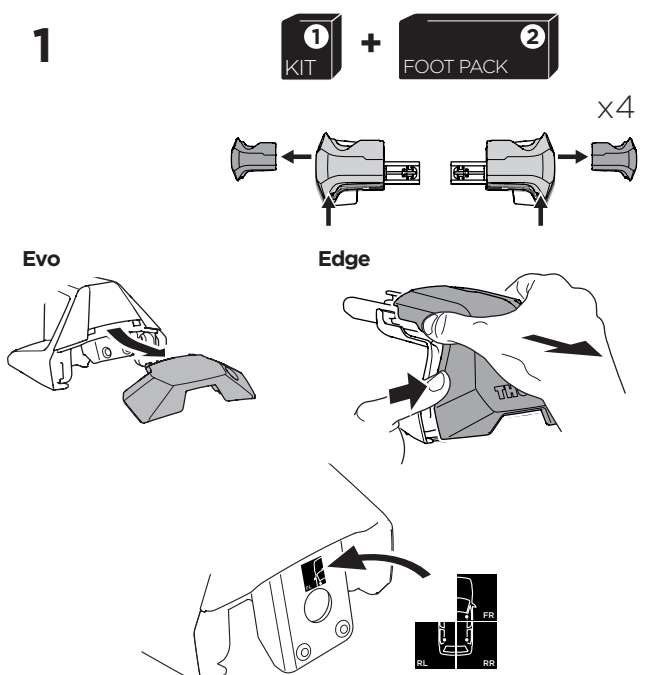

1

Kit 145335

OPEL Astra Sports Tourer (L), 5-dr Estate, 23-
VAUXHALL Astra Sports Tourer (L), 5-dr Estate, 23-

ISO 11154-E

Bring your life
thule.com