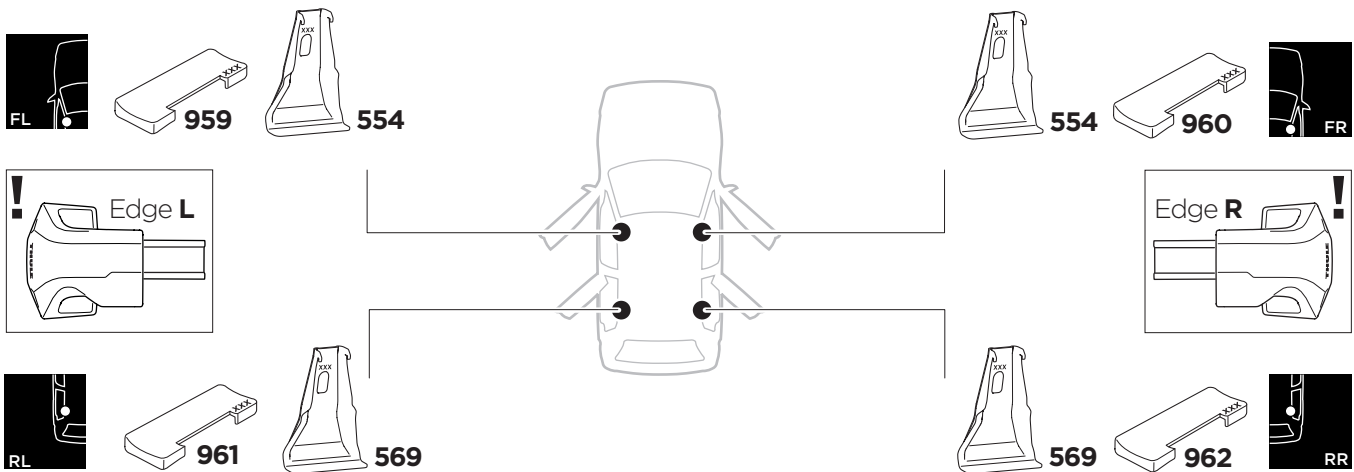

1

Kit 145335

OPEL Astra Sports Tourer (L), 5-dr Estate, 23-
VAUXHALL Astra Sports Tourer (L), 5-dr Estate, 23-

ISO 11154-E

Bring your life
thule.com

THULE WingBar Evo	THULE WingBar Edge	THULE WingBar	THULE SquareBar Evo	Evo X (scale)	Edge X (scale)
OPEL Astra Sports Tourer (L), 5-dr Estate, 23-				35,5	H
VAUXHALL Astra Sports Tourer (L), 5-dr Estate, 23-				35,5	H

THULE ProBar Evo	THULE SlideBar Evo			X (mm/inch)	
OPEL Astra Sports Tourer (L), 5-dr Estate, 23-				1006 mm / 39 5/8"	
VAUXHALL Astra Sports Tourer (L), 5-dr Estate, 23-				1006 mm / 39 5/8"	

THULE WingBar Evo	THULE WingBar Edge	THULE WingBar	THULE SquareBar Evo	Evo Y (scale)	Edge Y (scale)
OPEL Astra Sports Tourer (L), 5-dr Estate, 23-				30,5	R
VAUXHALL Astra Sports Tourer (L), 5-dr Estate, 23-				30,5	R

THULE ProBar Evo	THULE SlideBar Evo			Y (mm/inch)	
OPEL Astra Sports Tourer (L), 5-dr Estate, 23-				956 mm / 37 5/8"	
VAUXHALL Astra Sports Tourer (L), 5-dr Estate, 23-				956 mm / 37 5/8"	

	W (mm/inch)	Z (mm/inch)
OPEL Astra Sports Tourer (L), 5-dr Estate, 23-	710 mm / 28"	285 mm / 11 1/4"
VAUXHALL Astra Sports Tourer (L), 5-dr Estate, 23-	710 mm / 28"	285 mm / 11 1/4"