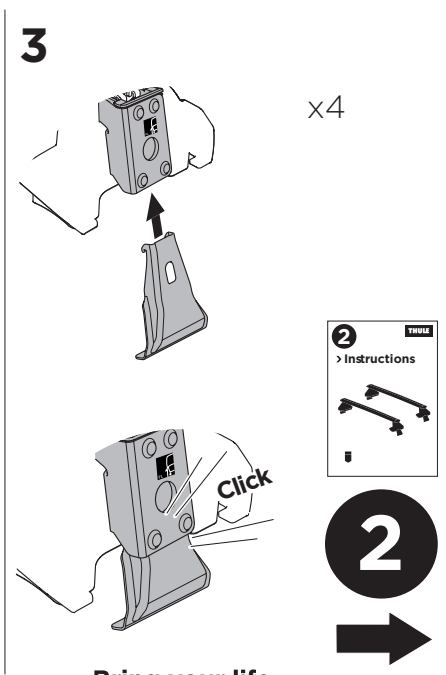

1

Kit 145335

OPEL Astra Sports Tourer (L), 5-dr Estate, 23-
VAUXHALL Astra Sports Tourer (L), 5-dr Estate, 23-

ISO 11154-E

Bring your life
thule.com