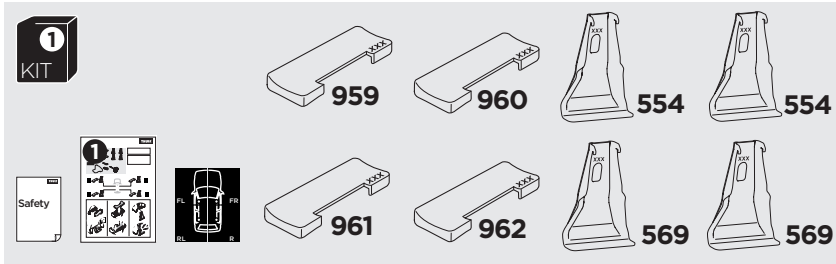

1

Kit 145335

OPEL Astra Sports Tourer (L), 5-dr Estate, 23-
VAUXHALL Astra Sports Tourer (L), 5-dr Estate, 23-

ISO 11154-E

Bring your life
thule.com

THULE WingBar Evo	THULE WingBar Edge	THULE WingBar	THULE SquareBar Evo	Evo X (scale)	Edge X (scale)
OPEL Astra Sports Tourer (L), 5-dr Estate, 23-				35,5	H
VAUXHALL Astra Sports Tourer (L), 5-dr Estate, 23-				35,5	H

THULE ProBar Evo	THULE SlideBar Evo			X (mm/inch)	
OPEL Astra Sports Tourer (L), 5-dr Estate, 23-				1006 mm / 39 5/8"	
VAUXHALL Astra Sports Tourer (L), 5-dr Estate, 23-				1006 mm / 39 5/8"	

THULE WingBar Evo	THULE WingBar Edge	THULE WingBar	THULE SquareBar Evo	Evo Y (scale)	Edge Y (scale)
OPEL Astra Sports Tourer (L), 5-dr Estate, 23-				30,5	R
VAUXHALL Astra Sports Tourer (L), 5-dr Estate, 23-				30,5	R

THULE ProBar Evo	THULE SlideBar Evo			Y (mm/inch)	
OPEL Astra Sports Tourer (L), 5-dr Estate, 23-				956 mm / 37 5/8"	
VAUXHALL Astra Sports Tourer (L), 5-dr Estate, 23-				956 mm / 37 5/8"	

	W (mm/inch)	Z (mm/inch)
OPEL Astra Sports Tourer (L), 5-dr Estate, 23-	710 mm / 28"	285 mm / 11 1/4"
VAUXHALL Astra Sports Tourer (L), 5-dr Estate, 23-	710 mm / 28"	285 mm / 11 1/4"