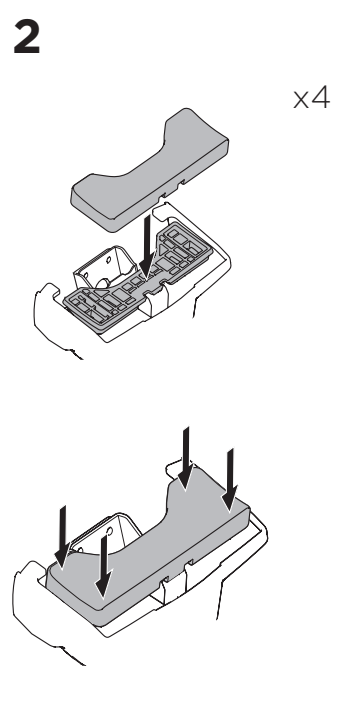

1

Kit 145026

HOLDEN Astra Sports Tourer, 5-dr Estate, 16-22

OPEL Astra Sports Tourer, 5-dr Estate, 16-22

VAUXHALL Astra Sports Tourer, 5-dr Estate, 16-22

ISO 11154-E

THULE WingBar Evo	THULE WingBar Edge	THULE WingBar	THULE SquareBar Evo	Evo X (scale)	Edge X (scale)
HOLDEN Astra Sports Tourer, 5-dr Estate, 16-22				43	K
OPEL Astra Sports Tourer, 5-dr Estate, 16-22				43	K
VAUXHALL Astra Sports Tourer, 5-dr Estate, 16-22				43	K

THULE ProBar Evo	THULE SlideBar Evo	X (mm/inch)
HOLDEN Astra Sports Tourer, 5-dr Estate, 16-22		1081 mm / 42 9/16"
OPEL Astra Sports Tourer, 5-dr Estate, 16-22		1081 mm / 42 9/16"
VAUXHALL Astra Sports Tourer, 5-dr Estate, 16-22		1081 mm / 42 9/16"

THULE WingBar Evo	THULE WingBar Edge	THULE WingBar	THULE SquareBar Evo	Evo Y (scale)	Edge Y (scale)
HOLDEN Astra Sports Tourer, 5-dr Estate, 16-22				38	C
OPEL Astra Sports Tourer, 5-dr Estate, 16-22				38	C
VAUXHALL Astra Sports Tourer, 5-dr Estate, 16-22				38	C

THULE ProBar Evo	THULE SlideBar Evo	Y (mm/inch)
HOLDEN Astra Sports Tourer, 5-dr Estate, 16-22		1031 mm / 40 5/8"
OPEL Astra Sports Tourer, 5-dr Estate, 16-22		1031 mm / 40 5/8"
VAUXHALL Astra Sports Tourer, 5-dr Estate, 16-22		1031 mm / 40 5/8"

	W (mm/inch)	Z (mm/inch)
HOLDEN Astra Sports Tourer, 5-dr Estate, 16-22	720 mm / 28 3/8"	250 mm / 9 7/8"
OPEL Astra Sports Tourer, 5-dr Estate, 16-22	720 mm / 28 3/8"	250 mm / 9 7/8"
VAUXHALL Astra Sports Tourer, 5-dr Estate, 16-22	720 mm / 28 3/8"	250 mm / 9 7/8"