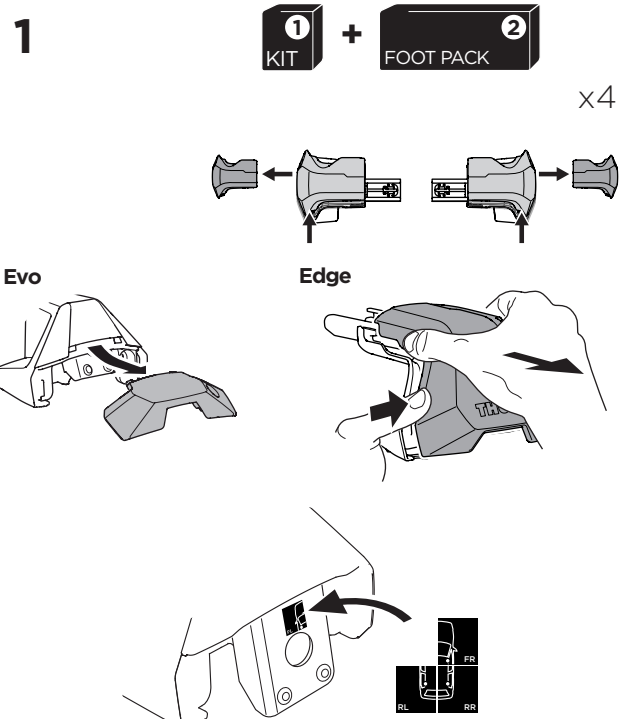

1

Kit 145026

HOLDEN Astra Sports Tourer, 5-dr Estate, 16-22

OPEL Astra Sports Tourer, 5-dr Estate, 16-22

VAUXHALL Astra Sports Tourer, 5-dr Estate, 16-22

ISO 11154-E

THULE WingBar Evo	THULE WingBar Edge	THULE WingBar	THULE SquareBar Evo	Evo X (scale)	Edge X (scale)
HOLDEN Astra Sports Tourer, 5-dr Estate, 16-22				43	K
OPEL Astra Sports Tourer, 5-dr Estate, 16-22				43	K
VAUXHALL Astra Sports Tourer, 5-dr Estate, 16-22				43	K

THULE ProBar Evo	THULE SlideBar Evo	X (mm/inch)
HOLDEN Astra Sports Tourer, 5-dr Estate, 16-22		1081 mm / 42 9/16"
OPEL Astra Sports Tourer, 5-dr Estate, 16-22		1081 mm / 42 9/16"
VAUXHALL Astra Sports Tourer, 5-dr Estate, 16-22		1081 mm / 42 9/16"

THULE WingBar Evo	THULE WingBar Edge	THULE WingBar	THULE SquareBar Evo	Evo Y (scale)	Edge Y (scale)
HOLDEN Astra Sports Tourer, 5-dr Estate, 16-22				38	C
OPEL Astra Sports Tourer, 5-dr Estate, 16-22				38	C
VAUXHALL Astra Sports Tourer, 5-dr Estate, 16-22				38	C

THULE ProBar Evo	THULE SlideBar Evo	Y (mm/inch)
HOLDEN Astra Sports Tourer, 5-dr Estate, 16-22		1031 mm / 40 5/8"
OPEL Astra Sports Tourer, 5-dr Estate, 16-22		1031 mm / 40 5/8"
VAUXHALL Astra Sports Tourer, 5-dr Estate, 16-22		1031 mm / 40 5/8"

	W (mm/inch)	Z (mm/inch)
HOLDEN Astra Sports Tourer, 5-dr Estate, 16-22	720 mm / 28 3/8"	250 mm / 9 7/8"
OPEL Astra Sports Tourer, 5-dr Estate, 16-22	720 mm / 28 3/8"	250 mm / 9 7/8"
VAUXHALL Astra Sports Tourer, 5-dr Estate, 16-22	720 mm / 28 3/8"	250 mm / 9 7/8"