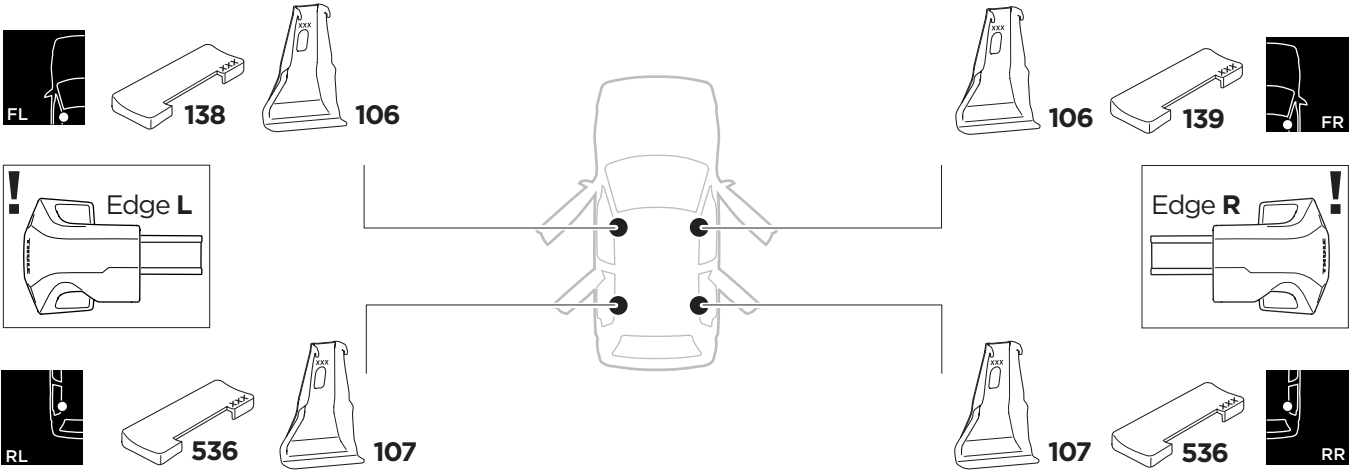

1

Kit 145026

HOLDEN Astra Sports Tourer, 5-dr Estate, 16-22

OPEL Astra Sports Tourer, 5-dr Estate, 16-22

VAUXHALL Astra Sports Tourer, 5-dr Estate, 16-22

ISO 11154-E

THULE WingBar Evo	THULE WingBar Edge	THULE WingBar	THULE SquareBar Evo	Evo X (scale)	Edge X (scale)
HOLDEN Astra Sports Tourer, 5-dr Estate, 16-22				43	K
OPEL Astra Sports Tourer, 5-dr Estate, 16-22				43	K
VAUXHALL Astra Sports Tourer, 5-dr Estate, 16-22				43	K

THULE ProBar Evo	THULE SlideBar Evo	X (mm/inch)
HOLDEN Astra Sports Tourer, 5-dr Estate, 16-22		1081 mm / 42 9/16"
OPEL Astra Sports Tourer, 5-dr Estate, 16-22		1081 mm / 42 9/16"
VAUXHALL Astra Sports Tourer, 5-dr Estate, 16-22		1081 mm / 42 9/16"

THULE WingBar Evo	THULE WingBar Edge	THULE WingBar	THULE SquareBar Evo	Evo Y (scale)	Edge Y (scale)
HOLDEN Astra Sports Tourer, 5-dr Estate, 16-22				38	C
OPEL Astra Sports Tourer, 5-dr Estate, 16-22				38	C
VAUXHALL Astra Sports Tourer, 5-dr Estate, 16-22				38	C

THULE ProBar Evo	THULE SlideBar Evo	Y (mm/inch)
HOLDEN Astra Sports Tourer, 5-dr Estate, 16-22		1031 mm / 40 5/8"
OPEL Astra Sports Tourer, 5-dr Estate, 16-22		1031 mm / 40 5/8"
VAUXHALL Astra Sports Tourer, 5-dr Estate, 16-22		1031 mm / 40 5/8"

	W (mm/inch)	Z (mm/inch)
HOLDEN Astra Sports Tourer, 5-dr Estate, 16-22	720 mm / 28 3/8"	250 mm / 9 7/8"
OPEL Astra Sports Tourer, 5-dr Estate, 16-22	720 mm / 28 3/8"	250 mm / 9 7/8"
VAUXHALL Astra Sports Tourer, 5-dr Estate, 16-22	720 mm / 28 3/8"	250 mm / 9 7/8"