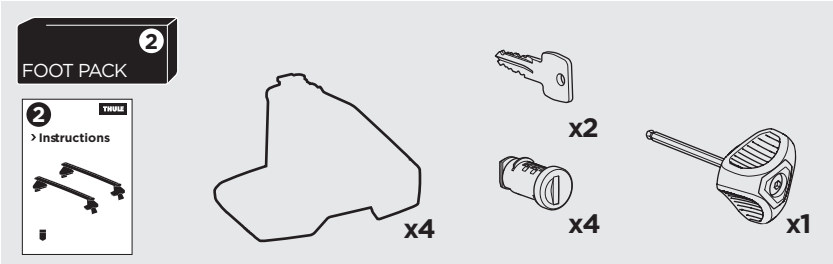

## Kit 145026

HOLDEN Astra Sports Tourer, 5-dr Estate, 16-22

OPEL Astra Sports Tourer, 5-dr Estate, 16-22

VAUXHALL Astra Sports Tourer, 5-dr Estate, 16-22

ISO 11154-E

THULE WingBar Evo	THULE WingBar Edge	THULE WingBar	THULE SquareBar Evo	Evo X (scale)	Edge X (scale)
HOLDEN Astra Sports Tourer, 5-dr Estate, 16-22				43	K
OPEL Astra Sports Tourer, 5-dr Estate, 16-22				43	K
VAUXHALL Astra Sports Tourer, 5-dr Estate, 16-22				43	K