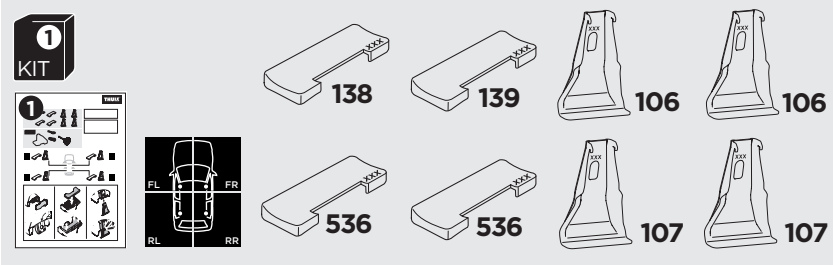

1

Kit 145026

HOLDEN Astra Sports Tourer, 5-dr Estate, 16-22

OPEL Astra Sports Tourer, 5-dr Estate, 16-22

VAUXHALL Astra Sports Tourer, 5-dr Estate, 16-22

ISO 11154-E

THULE WingBar Evo	THULE WingBar Edge	THULE WingBar	THULE SquareBar Evo	Evo X (scale)	Edge X (scale)
HOLDEN Astra Sports Tourer, 5-dr Estate, 16-22				43	K
OPEL Astra Sports Tourer, 5-dr Estate, 16-22				43	K
VAUXHALL Astra Sports Tourer, 5-dr Estate, 16-22				43	K

THULE ProBar Evo	THULE SlideBar Evo	X (mm/inch)
HOLDEN Astra Sports Tourer, 5-dr Estate, 16-22		1081 mm / 42 9/16"
OPEL Astra Sports Tourer, 5-dr Estate, 16-22		1081 mm / 42 9/16"
VAUXHALL Astra Sports Tourer, 5-dr Estate, 16-22		1081 mm / 42 9/16"

THULE WingBar Evo	THULE WingBar Edge	THULE WingBar	THULE SquareBar Evo	Evo Y (scale)	Edge Y (scale)
HOLDEN Astra Sports Tourer, 5-dr Estate, 16-22				38	C
OPEL Astra Sports Tourer, 5-dr Estate, 16-22				38	C
VAUXHALL Astra Sports Tourer, 5-dr Estate, 16-22				38	C

THULE ProBar Evo	THULE SlideBar Evo	Y (mm/inch)
HOLDEN Astra Sports Tourer, 5-dr Estate, 16-22		1031 mm / 40 5/8"
OPEL Astra Sports Tourer, 5-dr Estate, 16-22		1031 mm / 40 5/8"
VAUXHALL Astra Sports Tourer, 5-dr Estate, 16-22		1031 mm / 40 5/8"

	W (mm/inch)	Z (mm/inch)
HOLDEN Astra Sports Tourer, 5-dr Estate, 16-22	720 mm / 28 3/8"	250 mm / 9 7/8"
OPEL Astra Sports Tourer, 5-dr Estate, 16-22	720 mm / 28 3/8"	250 mm / 9 7/8"
VAUXHALL Astra Sports Tourer, 5-dr Estate, 16-22	720 mm / 28 3/8"	250 mm / 9 7/8"