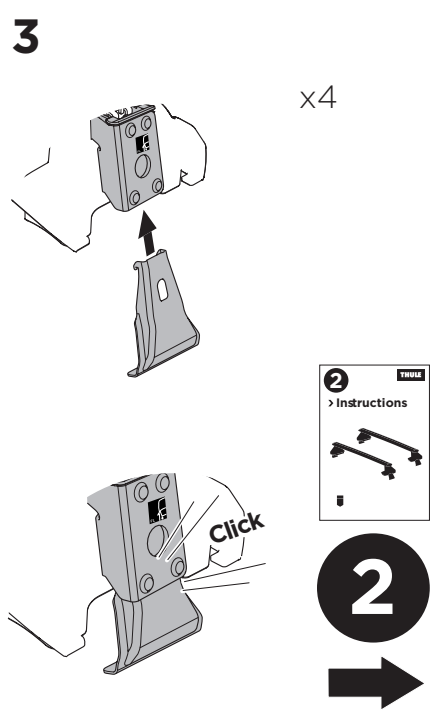

1

Kit 145026

HOLDEN Astra Sports Tourer, 5-dr Estate, 16-22

OPEL Astra Sports Tourer, 5-dr Estate, 16-22

VAUXHALL Astra Sports Tourer, 5-dr Estate, 16-22

ISO 11154-E

THULE WingBar Evo	THULE WingBar Edge	THULE WingBar	THULE SquareBar Evo	Evo X (scale)	Edge X (scale)
HOLDEN Astra Sports Tourer, 5-dr Estate, 16-22				43	K
OPEL Astra Sports Tourer, 5-dr Estate, 16-22				43	K
VAUXHALL Astra Sports Tourer, 5-dr Estate, 16-22				43	K

THULE ProBar Evo	THULE SlideBar Evo	X (mm/inch)
HOLDEN Astra Sports Tourer, 5-dr Estate, 16-22		1081 mm / 42 9/16"
OPEL Astra Sports Tourer, 5-dr Estate, 16-22		1081 mm / 42 9/16"
VAUXHALL Astra Sports Tourer, 5-dr Estate, 16-22		1081 mm / 42 9/16"

THULE WingBar Evo	THULE WingBar Edge	THULE WingBar	THULE SquareBar Evo	Evo Y (scale)	Edge Y (scale)
HOLDEN Astra Sports Tourer, 5-dr Estate, 16-22				38	C
OPEL Astra Sports Tourer, 5-dr Estate, 16-22				38	C
VAUXHALL Astra Sports Tourer, 5-dr Estate, 16-22				38	C

THULE ProBar Evo	THULE SlideBar Evo	Y (mm/inch)
HOLDEN Astra Sports Tourer, 5-dr Estate, 16-22		1031 mm / 40 5/8"
OPEL Astra Sports Tourer, 5-dr Estate, 16-22		1031 mm / 40 5/8"
VAUXHALL Astra Sports Tourer, 5-dr Estate, 16-22		1031 mm / 40 5/8"

	W (mm/inch)	Z (mm/inch)
HOLDEN Astra Sports Tourer, 5-dr Estate, 16-22	720 mm / 28 3/8"	250 mm / 9 7/8"
OPEL Astra Sports Tourer, 5-dr Estate, 16-22	720 mm / 28 3/8"	250 mm / 9 7/8"
VAUXHALL Astra Sports Tourer, 5-dr Estate, 16-22	720 mm / 28 3/8"	250 mm / 9 7/8"