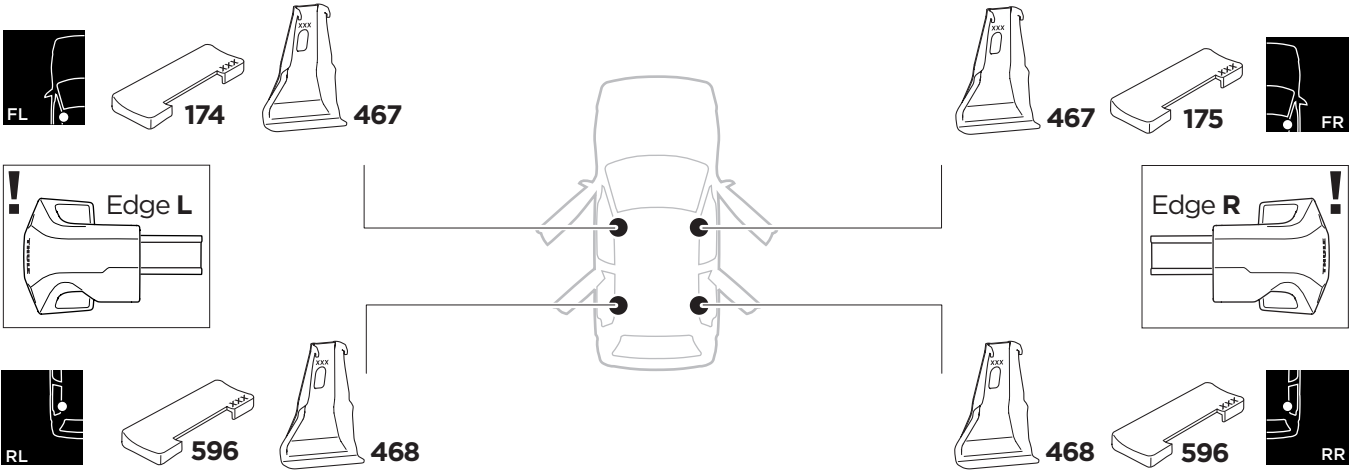

1

Kit 145269

CUPRA León, 5-dr Hatchback, 20-
SEAT León, 5-dr Hatchback, 20-

ISO 11154-E

THULE WingBar Evo	THULE WingBar Edge	THULE WingBar	THULE SquareBar Evo	Evo X (scale)	Edge X (scale)
CUPRA León, 5-dr Hatchback, 20-				43	K
SEAT León, 5-dr Hatchback, 20-				43	K

THULE ProBar Evo	THULE SlideBar Evo	X (mm/inch)
CUPRA León, 5-dr Hatchback, 20-		1081 mm / 42 1/2"
SEAT León, 5-dr Hatchback, 20-		1081 mm / 42 1/2"

THULE WingBar Evo	THULE WingBar Edge	THULE WingBar	THULE SquareBar Evo	Evo Y (scale)	Edge Y (scale)
CUPRA León, 5-dr Hatchback, 20-				32,5	N
SEAT León, 5-dr Hatchback, 20-				32,5	N

THULE ProBar Evo	THULE SlideBar Evo	Y (mm/inch)
CUPRA León, 5-dr Hatchback, 20-		976 mm / 38 3/8"
SEAT León, 5-dr Hatchback, 20-		976 mm / 38 3/8"

	W (mm/inch)	Z (mm/inch)
CUPRA León, 5-dr Hatchback, 20-	752 mm / 29 5/8"	215 mm / 8 1/2"
SEAT León, 5-dr Hatchback, 20-	752 mm / 29 5/8"	215 mm / 8 1/2"