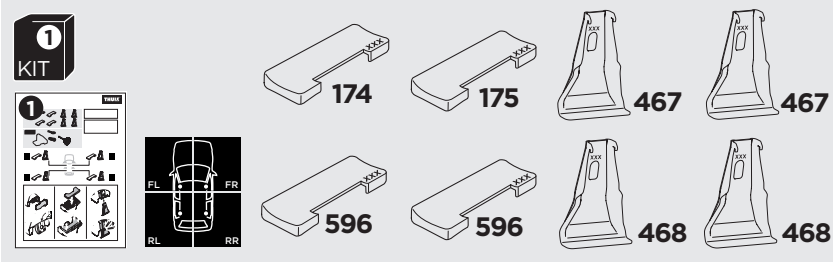

1

Kit 145269

CUPRA León, 5-dr Hatchback, 20-
SEAT León, 5-dr Hatchback, 20-

ISO 11154-E

THULE WingBar Evo	THULE WingBar Edge	THULE WingBar	THULE SquareBar Evo	Evo X (scale)	Edge X (scale)
CUPRA León, 5-dr Hatchback, 20-				43	K
SEAT León, 5-dr Hatchback, 20-				43	K

THULE ProBar Evo	THULE SlideBar Evo	X (mm/inch)
CUPRA León, 5-dr Hatchback, 20-		1081 mm / 42 1/2"
SEAT León, 5-dr Hatchback, 20-		1081 mm / 42 1/2"

THULE WingBar Evo	THULE WingBar Edge	THULE WingBar	THULE SquareBar Evo	Evo Y (scale)	Edge Y (scale)
CUPRA León, 5-dr Hatchback, 20-				32,5	N
SEAT León, 5-dr Hatchback, 20-				32,5	N

THULE ProBar Evo	THULE SlideBar Evo	Y (mm/inch)
CUPRA León, 5-dr Hatchback, 20-		976 mm / 38 3/8"
SEAT León, 5-dr Hatchback, 20-		976 mm / 38 3/8"

	W (mm/inch)	Z (mm/inch)
CUPRA León, 5-dr Hatchback, 20-	752 mm / 29 5/8"	215 mm / 8 1/2"
SEAT León, 5-dr Hatchback, 20-	752 mm / 29 5/8"	215 mm / 8 1/2"