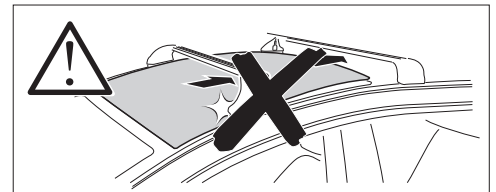

1

Kit 187179

MERCEDES S-Class (W222), 4-dr Sedan, 14-21

ISO 11154-E

This kit is only for vehicles with fixpoint mounting.

3

4

5