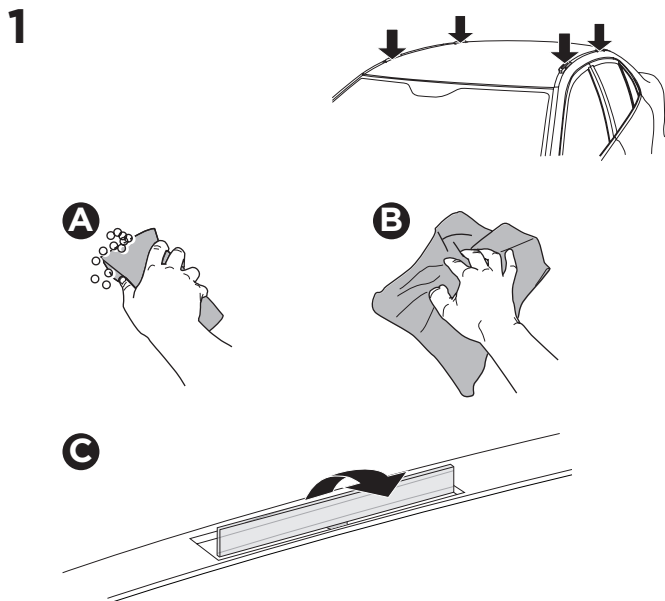

1

Kit 187179

MERCEDES S-Class (W222), 4-dr Sedan, 14-21

ISO 11154-E

This kit is only for vehicles with fixpoint mounting.

3

4

5