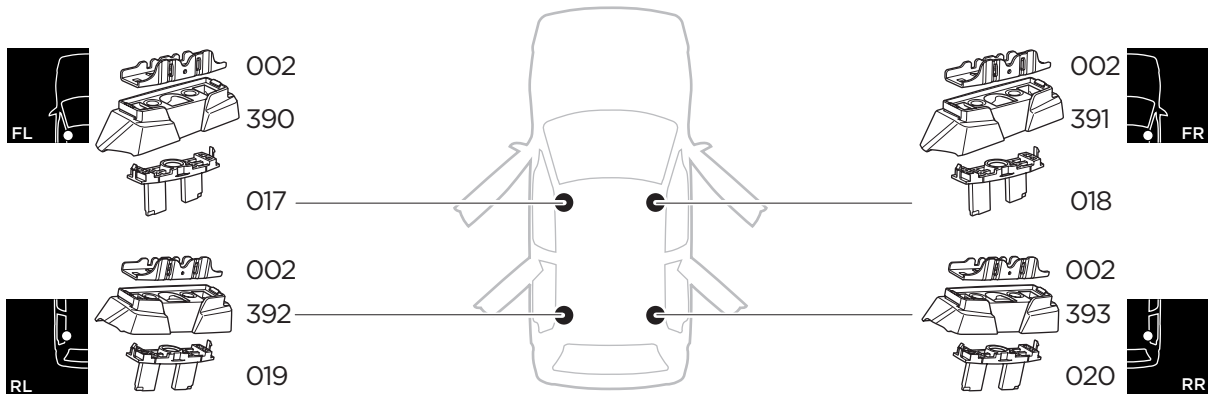

1

Kit 187179

MERCEDES S-Class (W222), 4-dr Sedan, 14-21

ISO 11154-E

This kit is only for vehicles with fixpoint mounting.

3

4

5