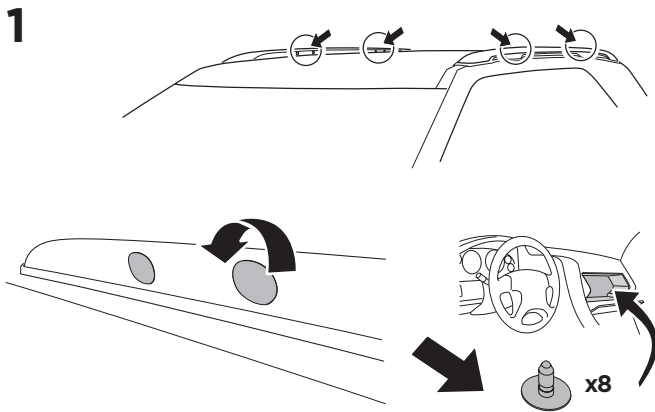

1

Kit 186084

HONDA CR-V (RW/RT), 5-dr SUV, *17-22 / 19-22

*North America

ISO 11154-E

This kit is only for vehicles with flush railing.

1 KIT

2

3