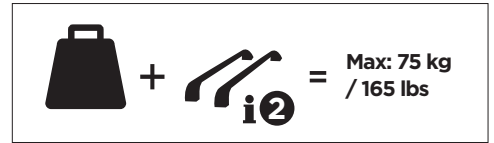

1

Kit 186084

HONDA CR-V (RW/RT), 5-dr SUV, *17-22 / 19-22

*North America

ISO 11154-E

This kit is only for vehicles with flush railing.

1 KIT

2

3