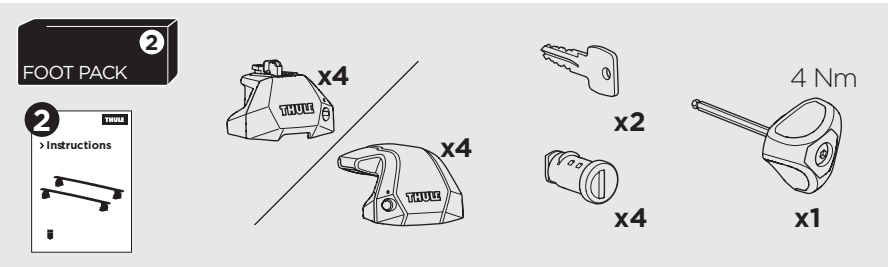

## Kit 186084

HONDA CR-V (RW/RT), 5-dr SUV, \*17-22 / 19-22

\*North America

ISO 11154-E

This kit is only for vehicles with flush railing.

### 1 KIT