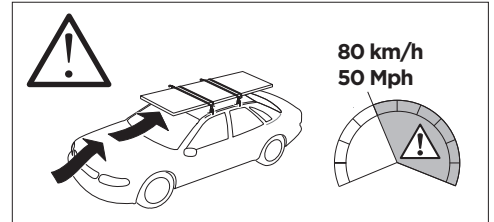

1

Kit 186084

HONDA CR-V (RW/RT), 5-dr SUV, *17-22 / 19-22

*North America

ISO 11154-E

This kit is only for vehicles with flush railing.

1 KIT

2

3