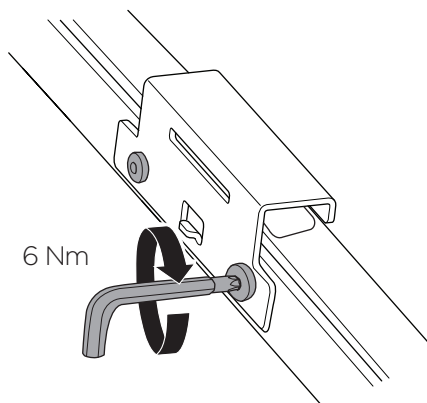

1

Kit 186084

HONDA CR-V (RW/RT), 5-dr SUV, *17-22 / 19-22

*North America

ISO 11154-E

This kit is only for vehicles with flush railing.

1 KIT

2

3