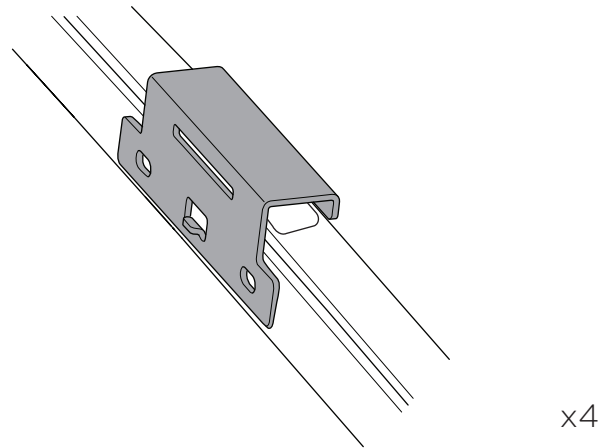

1

Kit 186084

HONDA CR-V (RW/RT), 5-dr SUV, *17-22 / 19-22

*North America

ISO 11154-E

This kit is only for vehicles with flush railing.

1 KIT

2

3