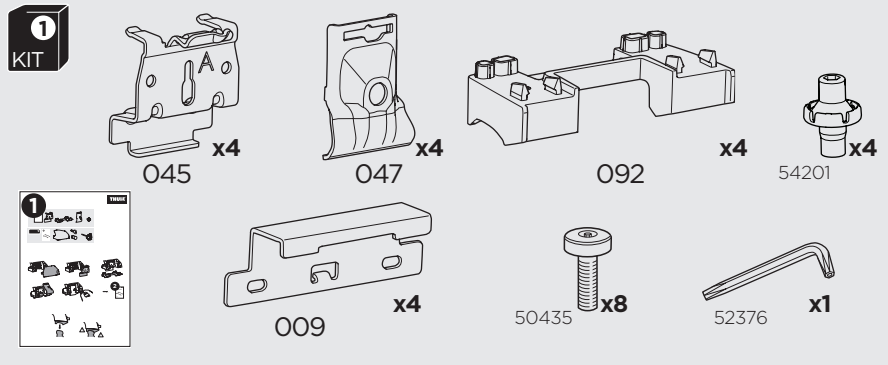

## Kit 186084

HONDA CR-V (RW/RT), 5-dr SUV, \*17-22 / 19-22

\*North America

ISO 11154-E

This kit is only for vehicles with flush railing.

### 1 KIT