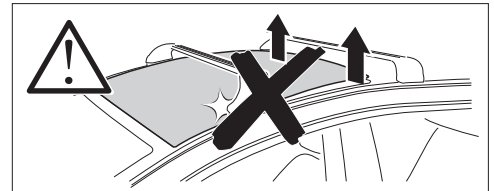

1

Kit 186084

HONDA CR-V (RW/RT), 5-dr SUV, *17-22 / 19-22

*North America

ISO 11154-E

This kit is only for vehicles with flush railing.

1 KIT

2

3