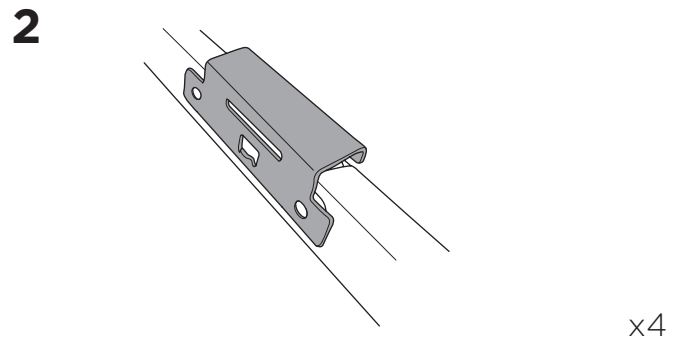

1

Kit 186159

HONDA CR-V (Mk. VI), 5-dr SUV, 23-

ISO 11154-E

This kit is only for vehicles with flush railing.

1 KIT + **2** FOOT PACK

1

Evo

Edge

2

3

4

5

2 THULE

> Instructions

2