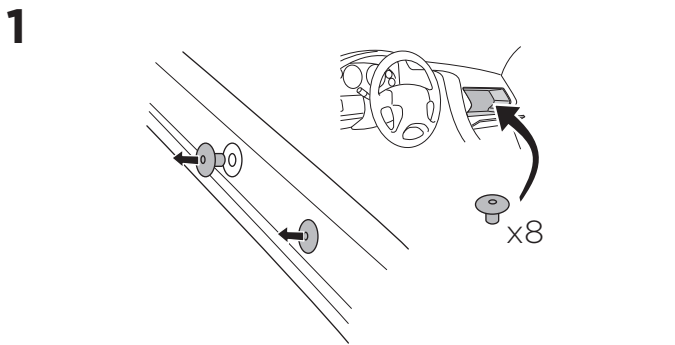

1

Kit 186159

HONDA CR-V (Mk. VI), 5-dr SUV, 23-

ISO 11154-E

This kit is only for vehicles with flush railing.

1 KIT + **2** FOOT PACK

1

Evo

Edge

2

3

4

5

2 THULE

> Instructions

2