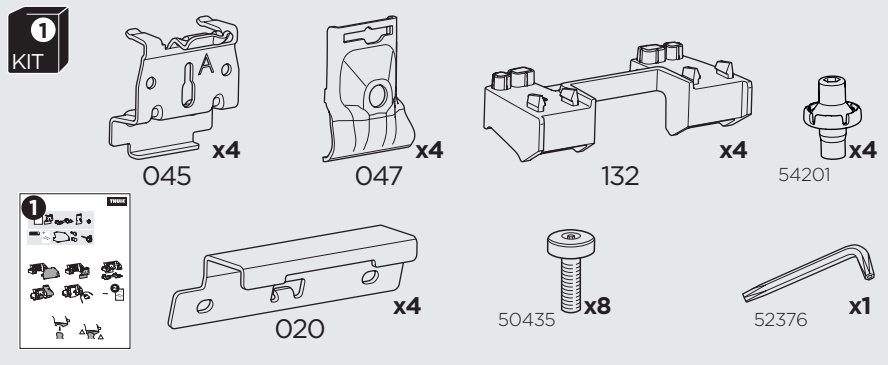

1

Kit 186159

HONDA CR-V (Mk. VI), 5-dr SUV, 23-

ISO 11154-E

This kit is only for vehicles with flush railing.

1 KIT + **2** FOOT PACK

1

Evo

Edge

2

3

4

5

2 THULE

> Instructions

2