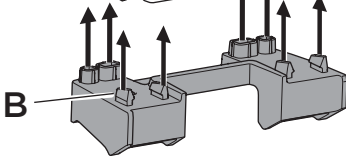

1

Kit 186159

HONDA CR-V (Mk. VI), 5-dr SUV, 23-

ISO 11154-E

This kit is only for vehicles with flush railing.

1 KIT + **2** FOOT PACK

1

Evo

Edge

2

3

4

5

2 THULE

> Instructions

2