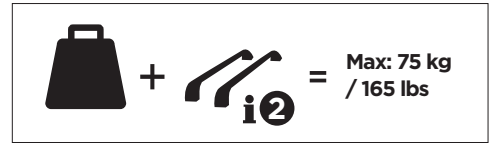

1

Kit 186159

HONDA CR-V (Mk. VI), 5-dr SUV, 23-

ISO 11154-E

This kit is only for vehicles with flush railing.

1 KIT + **2** FOOT PACK

1

Evo