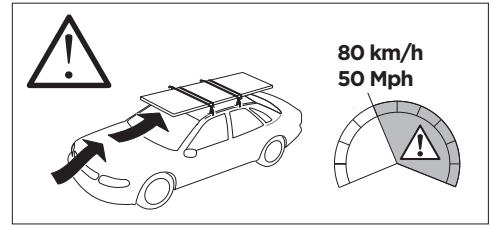

1

Kit 186159

HONDA CR-V (Mk. VI), 5-dr SUV, 23-

ISO 11154-E

This kit is only for vehicles with flush railing.

1 KIT + **2** FOOT PACK

1

Evo