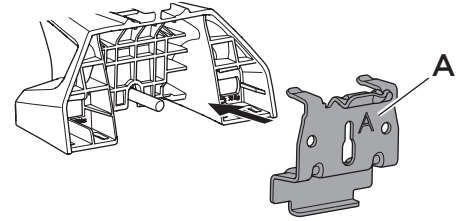

1

Kit 186159

HONDA CR-V (Mk. VI), 5-dr SUV, 23-

ISO 11154-E

This kit is only for vehicles with flush railing.

1 KIT + **2** FOOT PACK

1

Evo

Edge

2

3

4

5

2 THULE

> Instructions

2