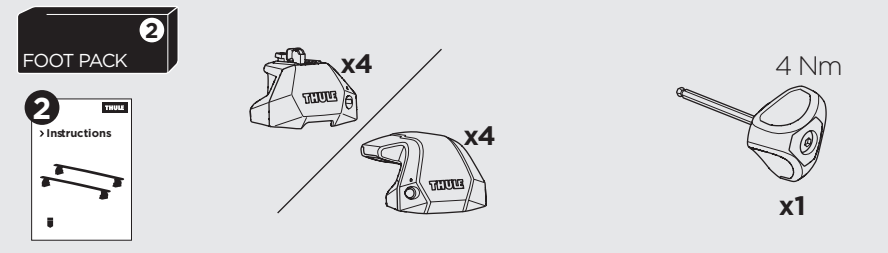

1

Kit 186159

HONDA CR-V (Mk. VI), 5-dr SUV, 23-

ISO 11154-E

This kit is only for vehicles with flush railing.

1 KIT + **2** FOOT PACK

1

Evo

Edge

2

3

4

5

2 THULE

> Instructions

2