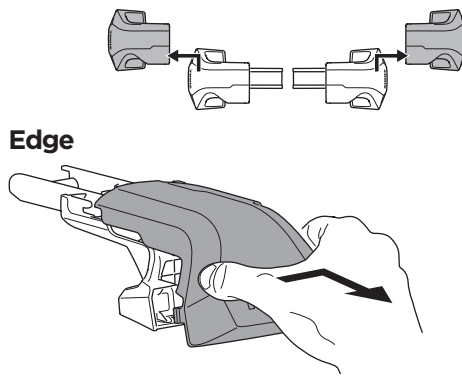

1 KIT + **2** FOOT PACK

1

Evo

Edge

2

3

4

5

2 THULE

> Instructions

2