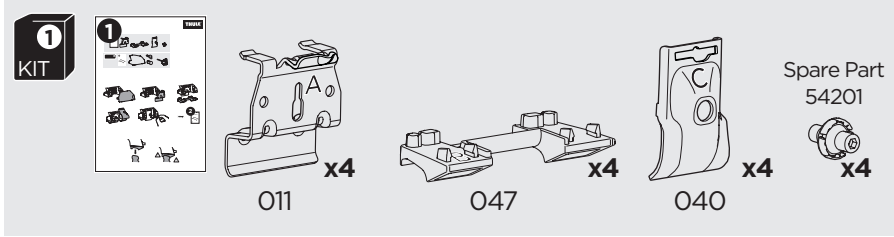

1

Kit 186053

VOLKSWAGEN Touareg (Typ CR), 5-dr SUV, 19-23

ISO 11154-E

This kit is only for vehicles with flush railing.

1

Evo

Edge