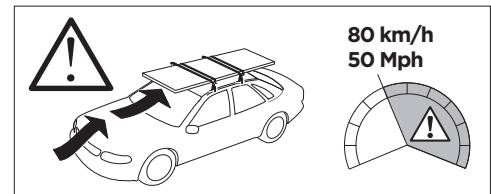

1

Kit 186053

VOLKSWAGEN Touareg (Typ CR), 5-dr SUV, 19-23

ISO 11154-E

This kit is only for vehicles with flush railing.

1

Evo

Edge