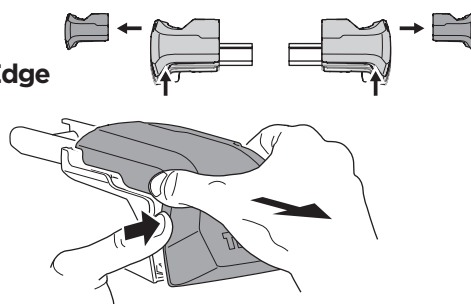

1

Kit 186053

VOLKSWAGEN Touareg (Typ CR), 5-dr SUV, 19-23

ISO 11154-E

This kit is only for vehicles with flush railing.

1

Evo

Edge