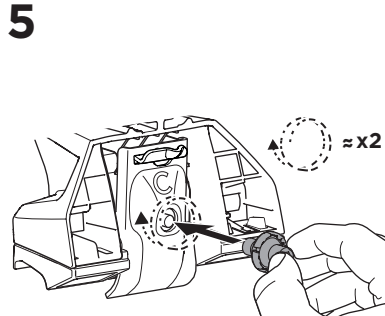

1

Kit 186053

VOLKSWAGEN Touareg (Typ CR), 5-dr SUV, 19-23

ISO 11154-E

This kit is only for vehicles with flush railing.

1

Evo

Edge

2

3

4

5

2