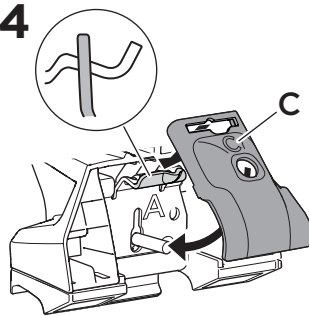

1

Kit 186053

VOLKSWAGEN Touareg (Typ CR), 5-dr SUV, 19-23

ISO 11154-E

This kit is only for vehicles with flush railing.

1

Evo

Edge

2

3

4

5

2