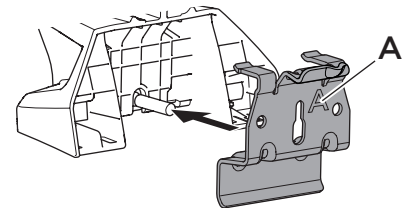

1

Kit 186053

VOLKSWAGEN Touareg (Typ CR), 5-dr SUV, 19-23

ISO 11154-E

This kit is only for vehicles with flush railing.

1

Evo

Edge

2

3

4

5

2