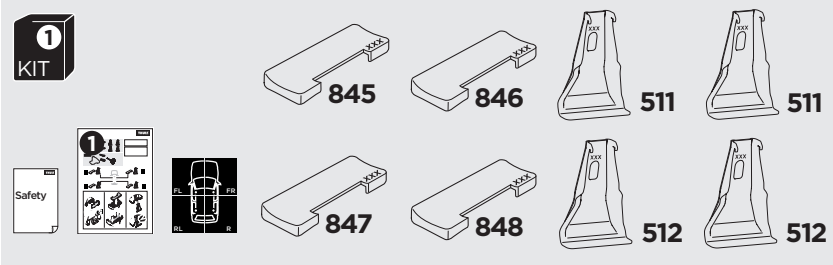

1

Kit 145299

OPEL Mokka (B), 5-dr SUV, 21-
 OPEL Mokka-e (B), 5-dr SUV, 21-
 VAUXHALL Mokka (B), 5-dr SUV, 21-
 VAUXHALL Mokka-e (B), 5-dr SUV, 21-

ISO 11154-E

THULE WingBar Evo	THULE WingBar Edge	THULE WingBar	THULE SquareBar Evo	Evo X (scale)	Edge X (scale)
OPEL Mokka (B), 5-dr SUV, 21-				34,5	J
OPEL Mokka-e (B), 5-dr SUV, 21-				34,5	J
VAUXHALL Mokka (B), 5-dr SUV, 21-				34,5	J
VAUXHALL Mokka-e (B), 5-dr SUV, 21-				34,5	J

THULE ProBar Evo	THULE SlideBar Evo	X (mm/inch)
OPEL Mokka (B), 5-dr SUV, 21-		996 mm / 39 1/4"
OPEL Mokka-e (B), 5-dr SUV, 21-		996 mm / 39 1/4"
VAUXHALL Mokka (B), 5-dr SUV, 21-		996 mm / 39 1/4"
VAUXHALL Mokka-e (B), 5-dr SUV, 21-		996 mm / 39 1/4"

THULE WingBar Evo	THULE WingBar Edge	THULE WingBar	THULE SquareBar Evo	Evo Y (scale)	Edge Y (scale)
OPEL Mokka (B), 5-dr SUV, 21-				30,5	R
OPEL Mokka-e (B), 5-dr SUV, 21-				30,5	R
VAUXHALL Mokka (B), 5-dr SUV, 21-				30,5	R
VAUXHALL Mokka-e (B), 5-dr SUV, 21-				30,5	R

	W (mm/inch)	Z (mm/inch)
OPEL Mokka (B), 5-dr SUV, 21-	730 mm / 28 3/4"	260 mm / 10 1/4"
OPEL Mokka-e (B), 5-dr SUV, 21-	730 mm / 28 3/4"	260 mm / 10 1/4"
VAUXHALL Mokka (B), 5-dr SUV, 21-	730 mm / 28 3/4"	260 mm / 10 1/4"
VAUXHALL Mokka-e (B), 5-dr SUV, 21-	730 mm / 28 3/4"	260 mm / 10 1/4"