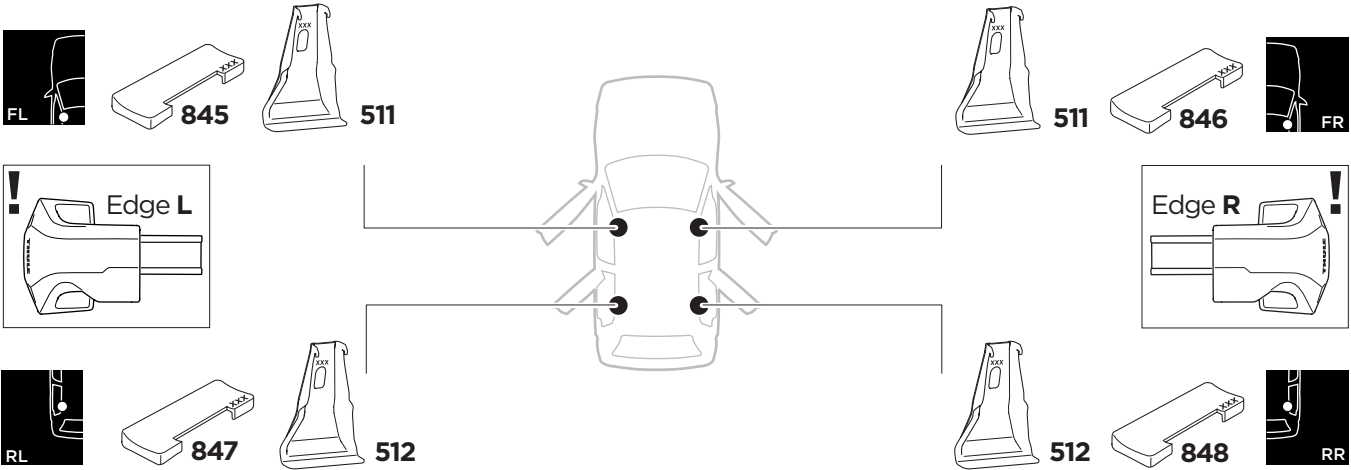

1

Kit 145299

OPEL Mokka (B), 5-dr SUV, 21-
 OPEL Mokka-e (B), 5-dr SUV, 21-
 VAUXHALL Mokka (B), 5-dr SUV, 21-
 VAUXHALL Mokka-e (B), 5-dr SUV, 21-

ISO 11154-E

THULE WingBar Evo	THULE WingBar Edge	THULE WingBar	THULE SquareBar Evo	Evo X (scale)	Edge X (scale)
OPEL Mokka (B), 5-dr SUV, 21-				34,5	J
OPEL Mokka-e (B), 5-dr SUV, 21-				34,5	J
VAUXHALL Mokka (B), 5-dr SUV, 21-				34,5	J
VAUXHALL Mokka-e (B), 5-dr SUV, 21-				34,5	J

THULE ProBar Evo	THULE SlideBar Evo	X (mm/inch)
OPEL Mokka (B), 5-dr SUV, 21-		996 mm / 39 1/4"
OPEL Mokka-e (B), 5-dr SUV, 21-		996 mm / 39 1/4"
VAUXHALL Mokka (B), 5-dr SUV, 21-		996 mm / 39 1/4"
VAUXHALL Mokka-e (B), 5-dr SUV, 21-		996 mm / 39 1/4"

THULE ProBar Evo	THULE SlideBar Evo	Y (mm/inch)
OPEL Mokka (B), 5-dr SUV, 21-		956 mm / 37 5/8"
OPEL Mokka-e (B), 5-dr SUV, 21-		956 mm / 37 5/8"
VAUXHALL Mokka (B), 5-dr SUV, 21-		956 mm / 37 5/8"
VAUXHALL Mokka-e (B), 5-dr SUV, 21-		956 mm / 37 5/8"

	W (mm/inch)	Z (mm/inch)
OPEL Mokka (B), 5-dr SUV, 21-	730 mm / 28 3/4"	260 mm / 10 1/4"
OPEL Mokka-e (B), 5-dr SUV, 21-	730 mm / 28 3/4"	260 mm / 10 1/4"
VAUXHALL Mokka (B), 5-dr SUV, 21-	730 mm / 28 3/4"	260 mm / 10 1/4"
VAUXHALL Mokka-e (B), 5-dr SUV, 21-	730 mm / 28 3/4"	260 mm / 10 1/4"