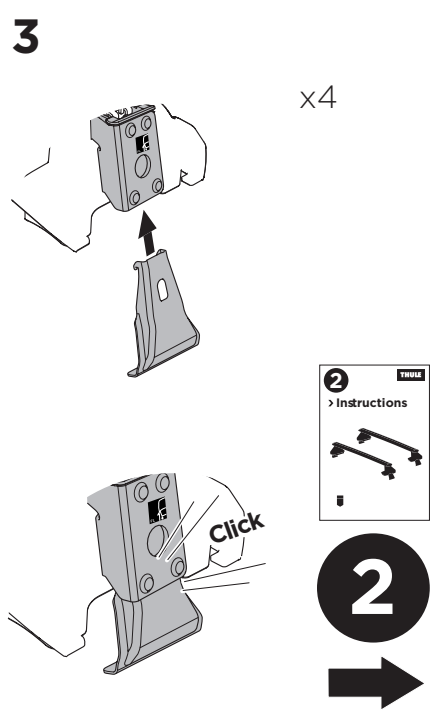

1

Kit 145299

OPEL Mokka (B), 5-dr SUV, 21-
OPEL Mokka-e (B), 5-dr SUV, 21-
VAUXHALL Mokka (B), 5-dr SUV, 21-
VAUXHALL Mokka-e (B), 5-dr SUV, 21-

ISO 11154-E