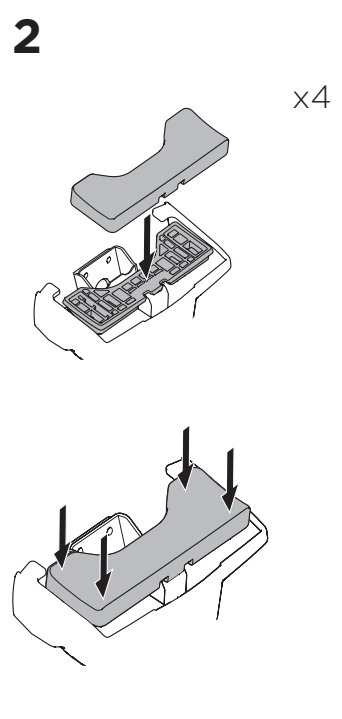

1

Kit 145299

OPEL Mokka (B), 5-dr SUV, 21-
 OPEL Mokka-e (B), 5-dr SUV, 21-
 VAUXHALL Mokka (B), 5-dr SUV, 21-
 VAUXHALL Mokka-e (B), 5-dr SUV, 21-

ISO 11154-E

THULE WingBar Evo	THULE WingBar Edge	THULE WingBar	THULE SquareBar Evo	Evo X (scale)	Edge X (scale)
OPEL Mokka (B), 5-dr SUV, 21-				34,5	J
OPEL Mokka-e (B), 5-dr SUV, 21-				34,5	J
VAUXHALL Mokka (B), 5-dr SUV, 21-				34,5	J
VAUXHALL Mokka-e (B), 5-dr SUV, 21-				34,5	J

THULE ProBar Evo	THULE SlideBar Evo	X (mm/inch)
OPEL Mokka (B), 5-dr SUV, 21-		996 mm / 39 1/4"
OPEL Mokka-e (B), 5-dr SUV, 21-		996 mm / 39 1/4"
VAUXHALL Mokka (B), 5-dr SUV, 21-		996 mm / 39 1/4"
VAUXHALL Mokka-e (B), 5-dr SUV, 21-		996 mm / 39 1/4"