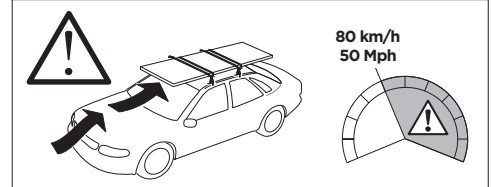

1

Kit 145299

OPEL Mokka (B), 5-dr SUV, 21-
OPEL Mokka-e (B), 5-dr SUV, 21-
VAUXHALL Mokka (B), 5-dr SUV, 21-
VAUXHALL Mokka-e (B), 5-dr SUV, 21-

ISO 11154-E