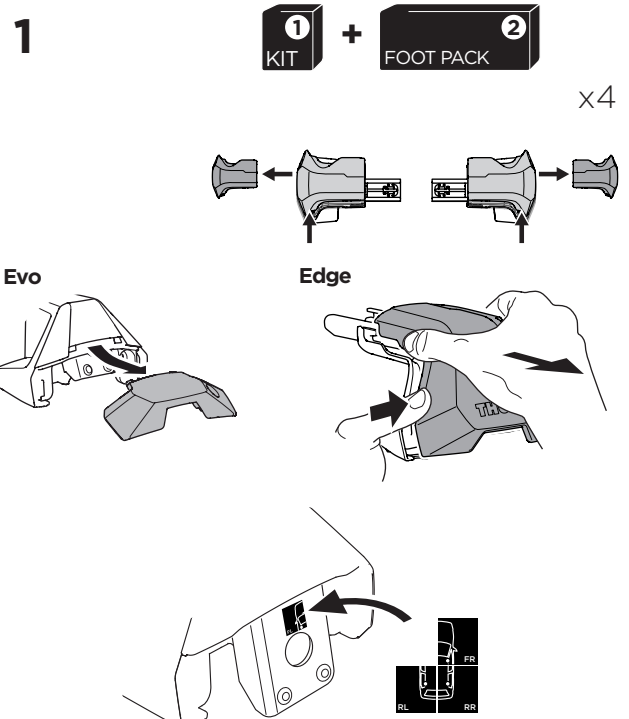

1

Kit 145299

OPEL Mokka (B), 5-dr SUV, 21-
OPEL Mokka-e (B), 5-dr SUV, 21-
VAUXHALL Mokka (B), 5-dr SUV, 21-
VAUXHALL Mokka-e (B), 5-dr SUV, 21-

ISO 11154-E