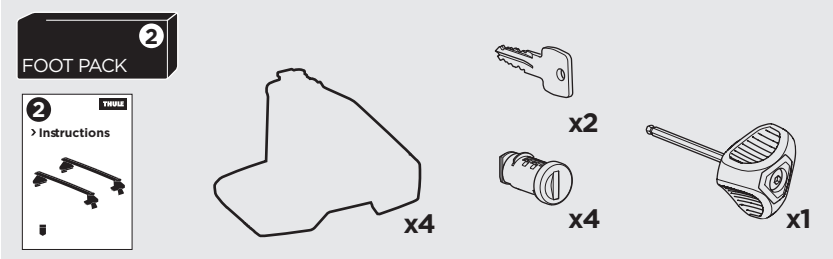

## Kit 145002

MAZDA 3, 4-dr Sedan, 14-18

MAZDA 3, 5-dr Hatchback, 14-18

ISO 11154-E

THULE WingBar Evo	THULE WingBar Edge	THULE WingBar	THULE SquareBar Evo	Evo X (scale)	Edge X (scale)
MAZDA 3, 4-dr Sedan, 14-18				46,5	D
MAZDA 3, 5-dr Hatchback, 14-18				47	C

THULE ProBar Evo	THULE SlideBar Evo	X (mm/inch)
MAZDA 3, 4-dr Sedan, 14-18		1116 mm / 43 7/8"
MAZDA 3, 5-dr Hatchback, 14-18		1121 mm / 44"

THULE WingBar Evo	THULE WingBar Edge	THULE WingBar	THULE SquareBar Evo	Evo Y (scale)	Edge Y (scale)
MAZDA 3, 4-dr Sedan, 14-18				41,5	N
MAZDA 3, 5-dr Hatchback, 14-18				41,5	N

THULE ProBar Evo	THULE SlideBar Evo	Y (mm/inch)
MAZDA 3, 4-dr Sedan, 14-18		1066 mm / 42"
MAZDA 3, 5-dr Hatchback, 14-18		1066 mm / 41 7/8"

	W (mm/inch)	Z (mm/inch)
MAZDA 3, 4-dr Sedan, 14-18	725 mm / 28 1/2"	200 mm / 7 7/8"
MAZDA 3, 5-dr Hatchback, 14-18	735 mm / 28 7/8"	200 mm / 7 7/8"