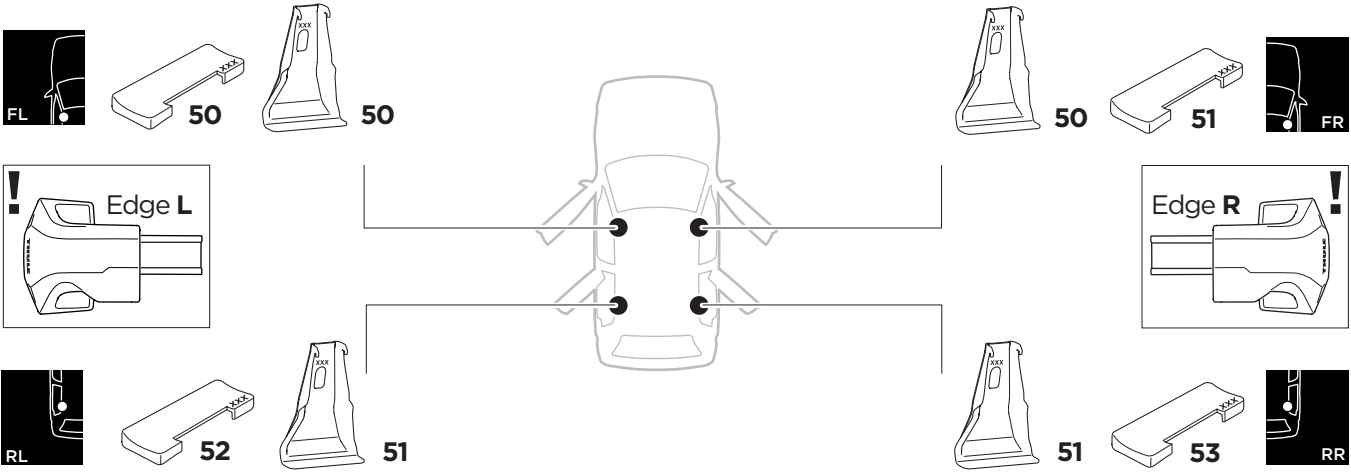

# 1

## Kit 145002

MAZDA 3, 4-dr Sedan, 14-18

MAZDA 3, 5-dr Hatchback, 14-18

ISO 11154-E

THULE WingBar Evo	THULE WingBar Edge	THULE WingBar	THULE SquareBar Evo	Evo X (scale)	Edge X (scale)
MAZDA 3, 4-dr Sedan, 14-18				46,5	D
MAZDA 3, 5-dr Hatchback, 14-18				47	C

THULE ProBar Evo	THULE SlideBar Evo	X (mm/inch)
MAZDA 3, 4-dr Sedan, 14-18		1116 mm / 43 7/8"
MAZDA 3, 5-dr Hatchback, 14-18		1121 mm / 44"

THULE WingBar Evo	THULE WingBar Edge	THULE WingBar	THULE SquareBar Evo	Evo Y (scale)	Edge Y (scale)
MAZDA 3, 4-dr Sedan, 14-18				41,5	N
MAZDA 3, 5-dr Hatchback, 14-18				41,5	N

THULE ProBar Evo	THULE SlideBar Evo	Y (mm/inch)
MAZDA 3, 4-dr Sedan, 14-18		1066 mm / 42"
MAZDA 3, 5-dr Hatchback, 14-18		1066 mm / 41 7/8"

	W (mm/inch)	Z (mm/inch)
MAZDA 3, 4-dr Sedan, 14-18	725 mm / 28 1/2"	200 mm / 7 7/8"
MAZDA 3, 5-dr Hatchback, 14-18	735 mm / 28 7/8"	200 mm / 7 7/8"