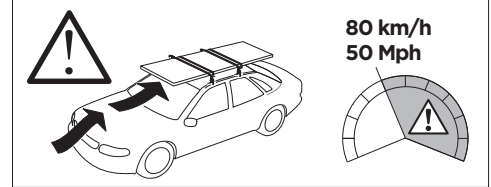

1

Kit 145002

MAZDA 3, 4-dr Sedan, 14-18

MAZDA 3, 5-dr Hatchback, 14-18

ISO 11154-E