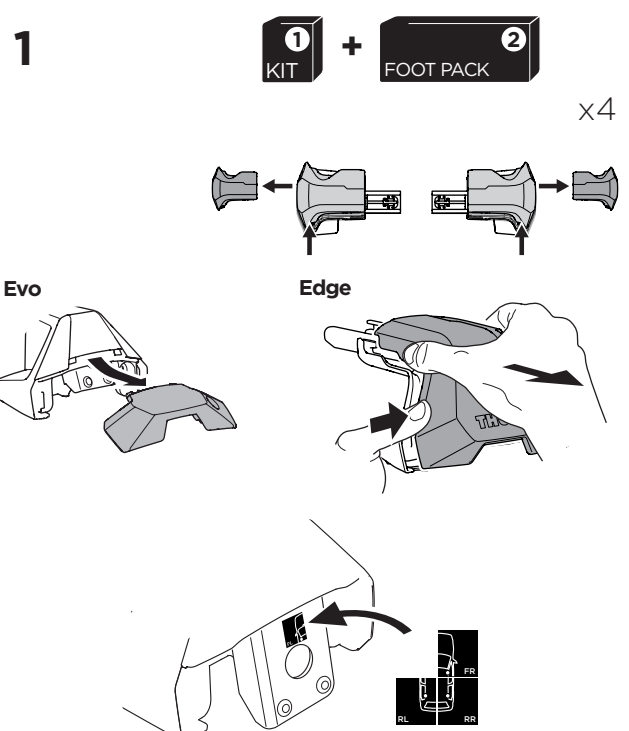

## Kit 145002

MAZDA 3, 4-dr Sedan, 14-18

MAZDA 3, 5-dr Hatchback, 14-18

ISO 11154-E

THULE WingBar Evo	THULE WingBar Edge	THULE WingBar	THULE SquareBar Evo	Evo X (scale)	Edge X (scale)
MAZDA 3, 4-dr Sedan, 14-18				46,5	D
MAZDA 3, 5-dr Hatchback, 14-18				47	C

THULE ProBar Evo	THULE SlideBar Evo	X (mm/inch)
MAZDA 3, 4-dr Sedan, 14-18		1116 mm / 43 7/8"
MAZDA 3, 5-dr Hatchback, 14-18		1121 mm / 44"

THULE WingBar Evo	THULE WingBar Edge	THULE WingBar	THULE SquareBar Evo	Evo Y (scale)	Edge Y (scale)
MAZDA 3, 4-dr Sedan, 14-18				41,5	N
MAZDA 3, 5-dr Hatchback, 14-18				41,5	N

THULE ProBar Evo	THULE SlideBar Evo	Y (mm/inch)
MAZDA 3, 4-dr Sedan, 14-18		1066 mm / 42"
MAZDA 3, 5-dr Hatchback, 14-18		1066 mm / 41 7/8"

	W (mm/inch)	Z (mm/inch)
MAZDA 3, 4-dr Sedan, 14-18	725 mm / 28 1/2"	200 mm / 7 7/8"
MAZDA 3, 5-dr Hatchback, 14-18	735 mm / 28 7/8"	200 mm / 7 7/8"