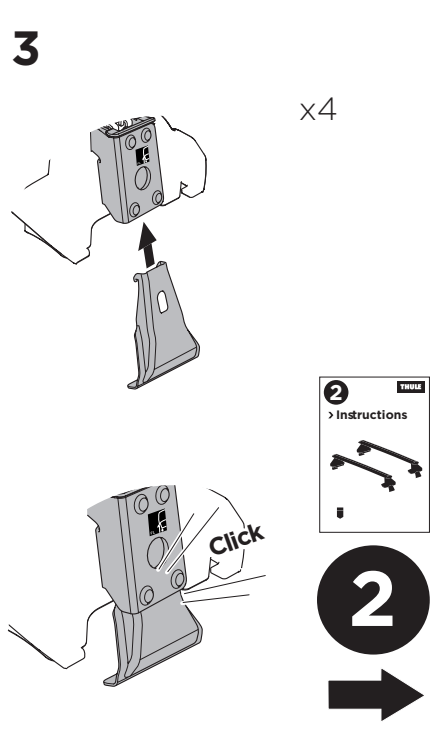

## Kit 145002

MAZDA 3, 4-dr Sedan, 14-18

MAZDA 3, 5-dr Hatchback, 14-18

ISO 11154-E

THULE WingBar Evo	THULE WingBar Edge	THULE WingBar	THULE SquareBar Evo	Evo X (scale)	Edge X (scale)
MAZDA 3, 4-dr Sedan, 14-18				46,5	D
MAZDA 3, 5-dr Hatchback, 14-18				47	C

THULE ProBar Evo	THULE SlideBar Evo	X (mm/inch)
MAZDA 3, 4-dr Sedan, 14-18		1116 mm / 43 7/8"
MAZDA 3, 5-dr Hatchback, 14-18		1121 mm / 44"

THULE WingBar Evo	THULE WingBar Edge	THULE WingBar	THULE SquareBar Evo	Evo Y (scale)	Edge Y (scale)
MAZDA 3, 4-dr Sedan, 14-18				41,5	N
MAZDA 3, 5-dr Hatchback, 14-18				41,5	N

THULE ProBar Evo	THULE SlideBar Evo	Y (mm/inch)
MAZDA 3, 4-dr Sedan, 14-18		1066 mm / 42"
MAZDA 3, 5-dr Hatchback, 14-18		1066 mm / 41 7/8"

	W (mm/inch)	Z (mm/inch)
MAZDA 3, 4-dr Sedan, 14-18	725 mm / 28 1/2"	200 mm / 7 7/8"
MAZDA 3, 5-dr Hatchback, 14-18	735 mm / 28 7/8"	200 mm / 7 7/8"