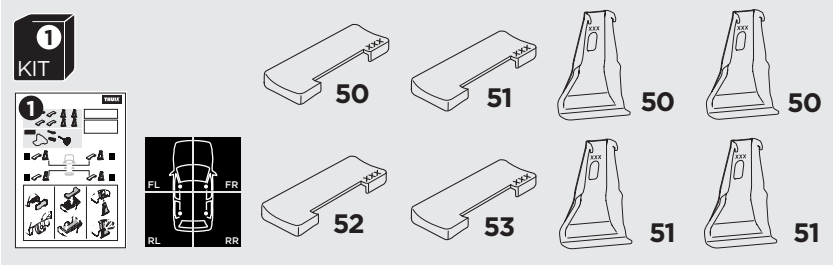

## Kit 145002

MAZDA 3, 4-dr Sedan, 14-18

MAZDA 3, 5-dr Hatchback, 14-18

ISO 11154-E

THULE WingBar Evo	THULE WingBar Edge	THULE WingBar	THULE SquareBar Evo	Evo X (scale)	Edge X (scale)
MAZDA 3, 4-dr Sedan, 14-18				46,5	D
MAZDA 3, 5-dr Hatchback, 14-18				47	C

THULE ProBar Evo	THULE SlideBar Evo	X (mm/inch)
MAZDA 3, 4-dr Sedan, 14-18		1116 mm / 43 7/8"
MAZDA 3, 5-dr Hatchback, 14-18		1121 mm / 44"

THULE WingBar Evo	THULE WingBar Edge	THULE WingBar	THULE SquareBar Evo	Evo Y (scale)	Edge Y (scale)
MAZDA 3, 4-dr Sedan, 14-18				41,5	N
MAZDA 3, 5-dr Hatchback, 14-18				41,5	N

THULE ProBar Evo	THULE SlideBar Evo	Y (mm/inch)
MAZDA 3, 4-dr Sedan, 14-18		1066 mm / 42"
MAZDA 3, 5-dr Hatchback, 14-18		1066 mm / 41 7/8"

	W (mm/inch)	Z (mm/inch)
MAZDA 3, 4-dr Sedan, 14-18	725 mm / 28 1/2"	200 mm / 7 7/8"
MAZDA 3, 5-dr Hatchback, 14-18	735 mm / 28 7/8"	200 mm / 7 7/8"