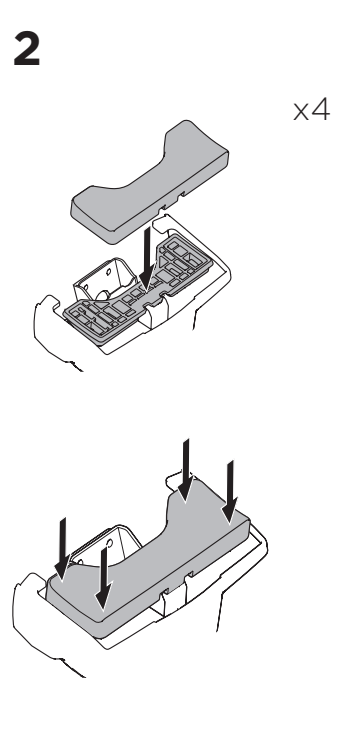

## Kit 145002

MAZDA 3, 4-dr Sedan, 14-18

MAZDA 3, 5-dr Hatchback, 14-18

ISO 11154-E

THULE WingBar Evo	THULE WingBar Edge	THULE WingBar	THULE SquareBar Evo	Evo X (scale)	Edge X (scale)
MAZDA 3, 4-dr Sedan, 14-18				46,5	D
MAZDA 3, 5-dr Hatchback, 14-18				47	C

THULE ProBar Evo	THULE SlideBar Evo	X (mm/inch)
MAZDA 3, 4-dr Sedan, 14-18		1116 mm / 43 7/8"
MAZDA 3, 5-dr Hatchback, 14-18		1121 mm / 44"

THULE WingBar Evo	THULE WingBar Edge	THULE WingBar	THULE SquareBar Evo	Evo Y (scale)	Edge Y (scale)
MAZDA 3, 4-dr Sedan, 14-18				41,5	N
MAZDA 3, 5-dr Hatchback, 14-18				41,5	N

THULE ProBar Evo	THULE SlideBar Evo	Y (mm/inch)
MAZDA 3, 4-dr Sedan, 14-18		1066 mm / 42"
MAZDA 3, 5-dr Hatchback, 14-18		1066 mm / 41 7/8"

	W (mm/inch)	Z (mm/inch)
MAZDA 3, 4-dr Sedan, 14-18	725 mm / 28 1/2"	200 mm / 7 7/8"
MAZDA 3, 5-dr Hatchback, 14-18	735 mm / 28 7/8"	200 mm / 7 7/8"