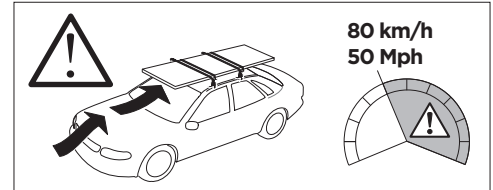

1

Kit 145004

MERCEDES X-Class, 4-dr Double Cab, 18-
NISSAN Navara (D23), 4-dr Double Cab, 15-
NISSAN NP300 (D23), 4-dr Double Cab, 15-
RENAULT Alaskan, 4-dr Double Cab, 18-

ISO 11154-E

THULE WingBar Evo THULE WingBar Edge THULE WingBar THULE SquareBar Evo	Evo X (scale)	Edge X (scale)
MERCEDES X-Class, 4-dr Double Cab, 18-	51,5	L
NISSAN Navara (D23), 4-dr Double Cab, 15-	46,5	D
NISSAN NP300 (D23), 4-dr Double Cab, 15-	46,5	D
RENAULT Alaskan, 4-dr Double Cab, 18-	46,5	D

THULE ProBar Evo THULE SlideBar Evo	X (mm/inch)
MERCEDES X-Class, 4-dr Double Cab, 18-	1166 mm / 45 7/8"
NISSAN Navara (D23), 4-dr Double Cab, 15-	1116 mm / 43 7/8"
NISSAN NP300 (D23), 4-dr Double Cab, 15-	1116 mm / 43 7/8"
RENAULT Alaskan, 4-dr Double Cab, 18-	1116 mm / 43 7/8"

THULE WingBar Evo THULE WingBar Edge THULE WingBar THULE SquareBar Evo	Evo Y (scale)	Edge Y (scale)
MERCEDES X-Class, 4-dr Double Cab, 18-	51,5	L
NISSAN Navara (D23), 4-dr Double Cab, 15-	46	E
NISSAN NP300 (D23), 4-dr Double Cab, 15-	46	E
RENAULT Alaskan, 4-dr Double Cab, 18-	46	E

THULE ProBar Evo THULE SlideBar Evo	Y (mm/inch)
MERCEDES X-Class, 4-dr Double Cab, 18-	1166 mm / 45 7/8"
NISSAN Navara (D23), 4-dr Double Cab, 15-	1111 mm / 43 3/4"
NISSAN NP300 (D23), 4-dr Double Cab, 15-	1111 mm / 43 3/4"
RENAULT Alaskan, 4-dr Double Cab, 18-	1111 mm / 43 3/4"

	W (mm/inch)	Z (mm/inch)
MERCEDES X-Class, 4-dr Double Cab, 18-	700 mm / 27 1/2"	300 mm / 11 3/4"
NISSAN Navara (D23), 4-dr Double Cab, 15-	700 mm / 27 1/2"	300 mm / 11 3/4"
NISSAN NP300 (D23), 4-dr Double Cab, 15-	700 mm / 27 1/2"	300 mm / 11 3/4"
RENAULT Alaskan, 4-dr Double Cab, 18-	700 mm / 27 1/2"	300 mm / 11 3/4"