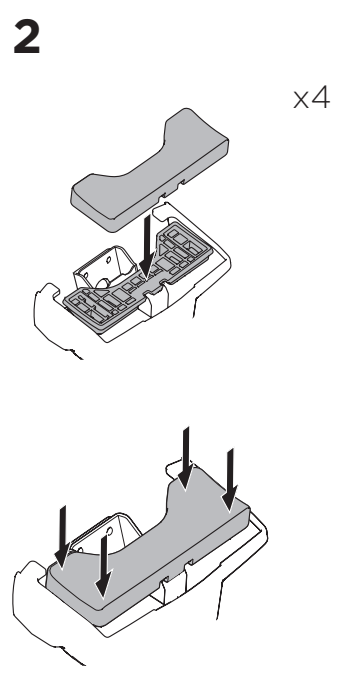

1

Kit 145004

MERCEDES X-Class, 4-dr Double Cab, 18-
 NISSAN Navara (D23), 4-dr Double Cab, 15-
 NISSAN NP300 (D23), 4-dr Double Cab, 15-
 RENAULT Alaskan, 4-dr Double Cab, 18-

ISO 11154-E

THULE WingBar Evo THULE WingBar Edge THULE WingBar THULE SquareBar Evo	Evo X (scale)	Edge X (scale)
MERCEDES X-Class , 4-dr Double Cab, 18-	51,5	L
NISSAN Navara (D23) , 4-dr Double Cab, 15-	46,5	D
NISSAN NP300 (D23) , 4-dr Double Cab, 15-	46,5	D
RENAULT Alaskan , 4-dr Double Cab, 18-	46,5	D

THULE ProBar Evo THULE SlideBar Evo	X (mm/inch)
MERCEDES X-Class , 4-dr Double Cab, 18-	1166 mm / 45 7/8"
NISSAN Navara (D23) , 4-dr Double Cab, 15-	1116 mm / 43 7/8"
NISSAN NP300 (D23) , 4-dr Double Cab, 15-	1116 mm / 43 7/8"
RENAULT Alaskan , 4-dr Double Cab, 18-	1116 mm / 43 7/8"

	W (mm/inch)	Z (mm/inch)
MERCEDES X-Class , 4-dr Double Cab, 18-	700 mm / 27 1/2"	300 mm / 11 3/4"
NISSAN Navara (D23) , 4-dr Double Cab, 15-	700 mm / 27 1/2"	300 mm / 11 3/4"
NISSAN NP300 (D23) , 4-dr Double Cab, 15-	700 mm / 27 1/2"	300 mm / 11 3/4"
RENAULT Alaskan , 4-dr Double Cab, 18-	700 mm / 27 1/2"	300 mm / 11 3/4"