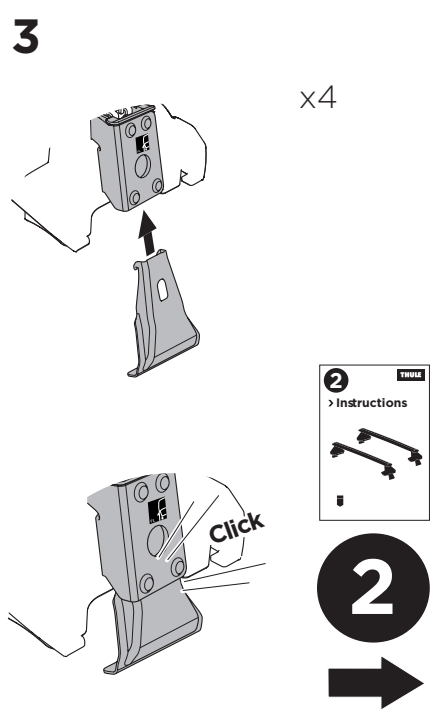

1

Kit 145004

MERCEDES X-Class, 4-dr Double Cab, 18-
NISSAN Navara (D23), 4-dr Double Cab, 15-
NISSAN NP300 (D23), 4-dr Double Cab, 15-
RENAULT Alaskan, 4-dr Double Cab, 18-

ISO 11154-E

THULE WingBar Evo THULE WingBar Edge THULE WingBar THULE SquareBar Evo	Evo X (scale)	Edge X (scale)
MERCEDES X-Class, 4-dr Double Cab, 18-	51,5	L
NISSAN Navara (D23), 4-dr Double Cab, 15-	46,5	D
NISSAN NP300 (D23), 4-dr Double Cab, 15-	46,5	D
RENAULT Alaskan, 4-dr Double Cab, 18-	46,5	D

THULE ProBar Evo THULE SlideBar Evo	X (mm/inch)
MERCEDES X-Class, 4-dr Double Cab, 18-	1166 mm / 45 7/8"
NISSAN Navara (D23), 4-dr Double Cab, 15-	1116 mm / 43 7/8"
NISSAN NP300 (D23), 4-dr Double Cab, 15-	1116 mm / 43 7/8"
RENAULT Alaskan, 4-dr Double Cab, 18-	1116 mm / 43 7/8"

THULE WingBar Evo THULE WingBar Edge THULE WingBar THULE SquareBar Evo	Evo Y (scale)	Edge Y (scale)
MERCEDES X-Class, 4-dr Double Cab, 18-	51,5	L
NISSAN Navara (D23), 4-dr Double Cab, 15-	46	E
NISSAN NP300 (D23), 4-dr Double Cab, 15-	46	E
RENAULT Alaskan, 4-dr Double Cab, 18-	46	E

THULE ProBar Evo THULE SlideBar Evo	Y (mm/inch)
MERCEDES X-Class, 4-dr Double Cab, 18-	1166 mm / 45 7/8"
NISSAN Navara (D23), 4-dr Double Cab, 15-	1111 mm / 43 3/4"
NISSAN NP300 (D23), 4-dr Double Cab, 15-	1111 mm / 43 3/4"
RENAULT Alaskan, 4-dr Double Cab, 18-	1111 mm / 43 3/4"

	W (mm/inch)	Z (mm/inch)
MERCEDES X-Class, 4-dr Double Cab, 18-	700 mm / 27 1/2"	300 mm / 11 3/4"
NISSAN Navara (D23), 4-dr Double Cab, 15-	700 mm / 27 1/2"	300 mm / 11 3/4"
NISSAN NP300 (D23), 4-dr Double Cab, 15-	700 mm / 27 1/2"	300 mm / 11 3/4"
RENAULT Alaskan, 4-dr Double Cab, 18-	700 mm / 27 1/2"	300 mm / 11 3/4"