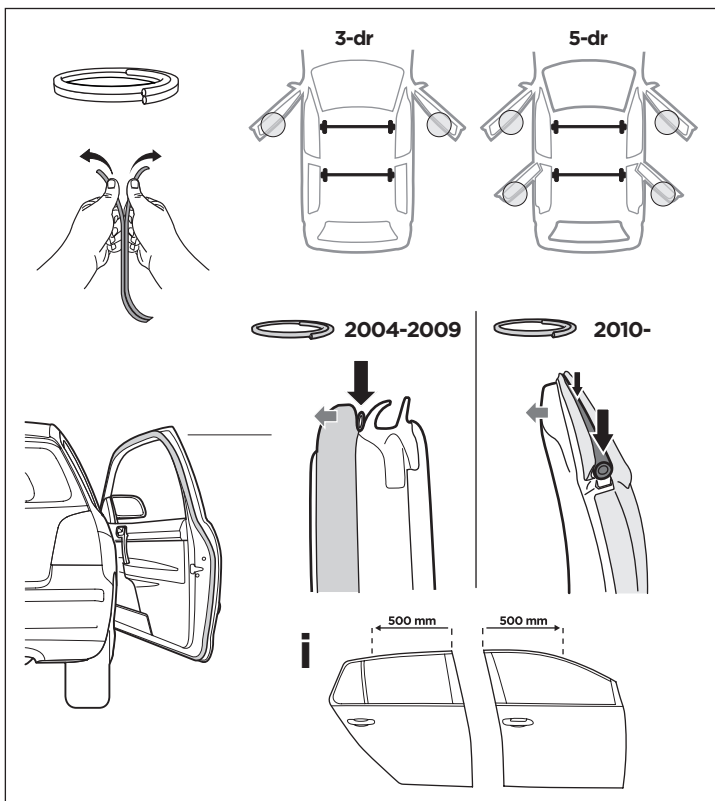

THULE WingBar Evo	THULE WingBar Edge	THULE WingBar	THULE SquareBar Evo	Evo X (scale)	Edge X (scale)
VOLKSWAGEN Golf (Mk. V), 3/5-dr, 04-07, VOLKSWAGEN Golf (Mk. VI), 3/5-dr, 08-12 / *10-14				42	M

THULE ProBar Evo	THULE SlideBar Evo			X (mm/inch)
VOLKSWAGEN Golf (Mk. V), 3/5-dr, 04-07, VOLKSWAGEN Golf (Mk. VI), 3/5-dr, 08-12 / *10-14				1071 / 42 1/4"

THULE WingBar Evo	THULE WingBar Edge	THULE WingBar	THULE SquareBar Evo	Evo Y (scale)	Edge Y (scale)
VOLKSWAGEN Golf (Mk. V), 3/5-dr, 04-07, VOLKSWAGEN Golf (Mk. VI), 3/5-dr, 08-12 / *10-14				33	M

THULE ProBar Evo	THULE SlideBar Evo			Y (mm/inch)
VOLKSWAGEN Golf (Mk. V), 3/5-dr, 04-07, VOLKSWAGEN Golf (Mk. VI), 3/5-dr, 08-12 / *10-14				981 / 38 5/8"