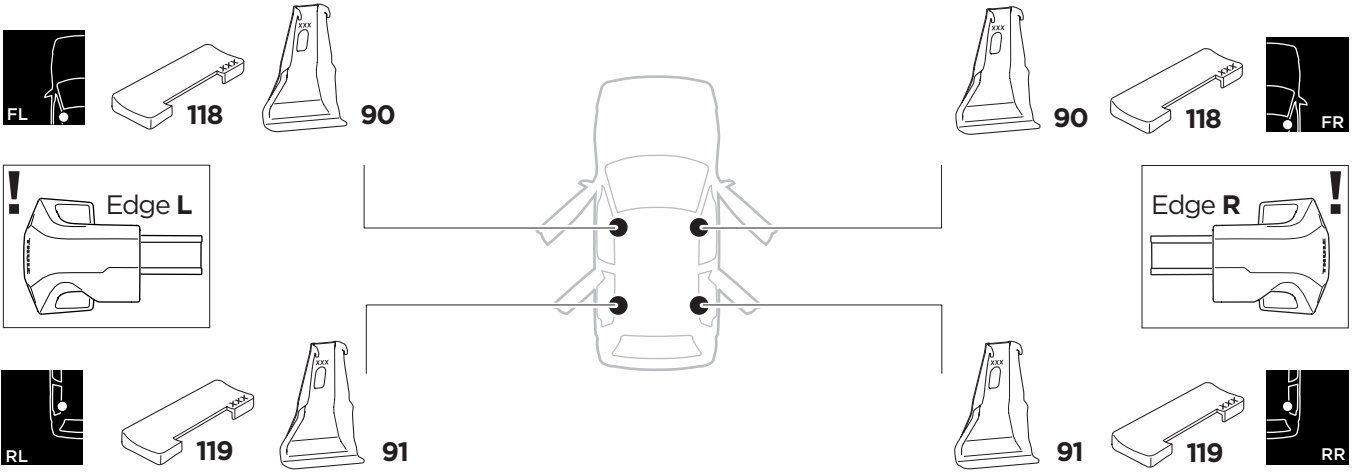

1

Kit 145022

SEAT Mii, 3/5-dr Hatchback, 12-
 SKODA Citigo, 3/5-dr Hatchback, 12-
 VOLKSWAGEN Up, 3/5-dr Hatchback, 12-

ISO 11154-E

 THULE WingBar Evo  THULE WingBar Edge  THULE WingBar  THULE SquareBar Evo	Evo X (scale)	Edge X (scale)
SEAT Mii, 3/5-dr Hatchback, 12-	38,5	B
SKODA Citigo, 3/5-dr Hatchback, 12-	38,5	B
VOLKSWAGEN Up, 3/5-dr Hatchback, 12-	38,5	B

 THULE ProBar Evo  THULE SlideBar Evo	X (mm/inch)
SEAT Mii, 3/5-dr Hatchback, 12-	1036 mm / 40 ³ / ₄ "
SKODA Citigo, 3/5-dr Hatchback, 12-	1036 mm / 40 ³ / ₄ "
VOLKSWAGEN Up, 3/5-dr Hatchback, 12-	1036 mm / 40 ³ / ₄ "

 THULE WingBar Evo  THULE WingBar Edge  THULE WingBar  THULE SquareBar Evo	Evo Y (scale)	Edge Y (scale)
SEAT Mii, 3/5-dr Hatchback, 12-	36,5	F
SKODA Citigo, 3/5-dr Hatchback, 12-	36,5	F
VOLKSWAGEN Up, 3/5-dr Hatchback, 12-	36,5	F

 THULE ProBar Evo  THULE SlideBar Evo	Y (mm/inch)
SEAT Mii, 3/5-dr Hatchback, 12-	1016 mm / 40"
SKODA Citigo, 3/5-dr Hatchback, 12-	1016 mm / 40"
VOLKSWAGEN Up, 3/5-dr Hatchback, 12-	1016 mm / 40"

	W (mm/inch)	Z (mm/inch)
SEAT Mii, 3/5-dr Hatchback, 12-	725 mm / 28 ¹ / ₂ "	340 mm / 13 ³ / ₈ "
SKODA Citigo, 3/5-dr Hatchback, 12-	725 mm / 28 ¹ / ₂ "	340 mm / 13 ³ / ₈ "
VOLKSWAGEN Up, 3/5-dr Hatchback, 12-	725 mm / 28 ¹ / ₂ "	340 mm / 13 ³ / ₈ "