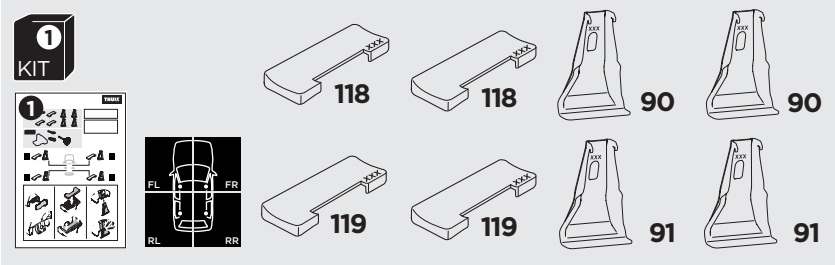

1

Kit 145022

SEAT Mii, 3/5-dr Hatchback, 12-
 SKODA Citigo, 3/5-dr Hatchback, 12-
 VOLKSWAGEN Up, 3/5-dr Hatchback, 12-

ISO 11154-E

 THULE WingBar Evo  THULE WingBar Edge  THULE WingBar  THULE SquareBar Evo	Evo X (scale)	Edge X (scale)
SEAT Mii, 3/5-dr Hatchback, 12-	38,5	B
SKODA Citigo, 3/5-dr Hatchback, 12-	38,5	B
VOLKSWAGEN Up, 3/5-dr Hatchback, 12-	38,5	B

 THULE ProBar Evo  THULE SlideBar Evo	X (mm/inch)
SEAT Mii, 3/5-dr Hatchback, 12-	1036 mm / 40 ³ / ₄ "
SKODA Citigo, 3/5-dr Hatchback, 12-	1036 mm / 40 ³ / ₄ "
VOLKSWAGEN Up, 3/5-dr Hatchback, 12-	1036 mm / 40 ³ / ₄ "

 THULE WingBar Evo  THULE WingBar Edge  THULE WingBar  THULE SquareBar Evo	Evo Y (scale)	Edge Y (scale)
SEAT Mii, 3/5-dr Hatchback, 12-	36,5	F
SKODA Citigo, 3/5-dr Hatchback, 12-	36,5	F
VOLKSWAGEN Up, 3/5-dr Hatchback, 12-	36,5	F

 THULE ProBar Evo  THULE SlideBar Evo	Y (mm/inch)
SEAT Mii, 3/5-dr Hatchback, 12-	1016 mm / 40"
SKODA Citigo, 3/5-dr Hatchback, 12-	1016 mm / 40"
VOLKSWAGEN Up, 3/5-dr Hatchback, 12-	1016 mm / 40"

	W (mm/inch)	Z (mm/inch)
SEAT Mii, 3/5-dr Hatchback, 12-	725 mm / 28 ¹ / ₂ "	340 mm / 13 ³ / ₈ "
SKODA Citigo, 3/5-dr Hatchback, 12-	725 mm / 28 ¹ / ₂ "	340 mm / 13 ³ / ₈ "
VOLKSWAGEN Up, 3/5-dr Hatchback, 12-	725 mm / 28 ¹ / ₂ "	340 mm / 13 ³ / ₈ "