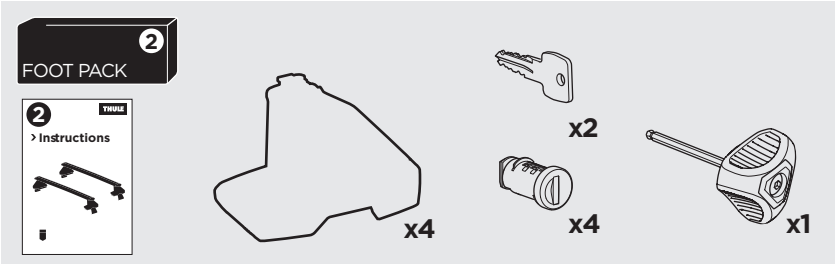

1

Kit 145022

SEAT Mii, 3/5-dr Hatchback, 12-
 SKODA Citigo, 3/5-dr Hatchback, 12-
 VOLKSWAGEN Up, 3/5-dr Hatchback, 12-

ISO 11154-E

 THULE WingBar Evo  THULE WingBar Edge  THULE WingBar  THULE SquareBar Evo	Evo X (scale)	Edge X (scale)
SEAT Mii, 3/5-dr Hatchback, 12-	38,5	B
SKODA Citigo, 3/5-dr Hatchback, 12-	38,5	B
VOLKSWAGEN Up, 3/5-dr Hatchback, 12-	38,5	B

 THULE ProBar Evo  THULE SlideBar Evo	X (mm/inch)
SEAT Mii, 3/5-dr Hatchback, 12-	1036 mm / 40 ³ / ₄ "
SKODA Citigo, 3/5-dr Hatchback, 12-	1036 mm / 40 ³ / ₄ "
VOLKSWAGEN Up, 3/5-dr Hatchback, 12-	1036 mm / 40 ³ / ₄ "

 THULE WingBar Evo  THULE WingBar Edge  THULE WingBar  THULE SquareBar Evo	Evo Y (scale)	Edge Y (scale)
SEAT Mii, 3/5-dr Hatchback, 12-	36,5	F
SKODA Citigo, 3/5-dr Hatchback, 12-	36,5	F
VOLKSWAGEN Up, 3/5-dr Hatchback, 12-	36,5	F

 THULE ProBar Evo  THULE SlideBar Evo	Y (mm/inch)
SEAT Mii, 3/5-dr Hatchback, 12-	1016 mm / 40"
SKODA Citigo, 3/5-dr Hatchback, 12-	1016 mm / 40"
VOLKSWAGEN Up, 3/5-dr Hatchback, 12-	1016 mm / 40"

	W (mm/inch)	Z (mm/inch)
SEAT Mii, 3/5-dr Hatchback, 12-	725 mm / 28 ¹ / ₂ "	340 mm / 13 ³ / ₈ "
SKODA Citigo, 3/5-dr Hatchback, 12-	725 mm / 28 ¹ / ₂ "	340 mm / 13 ³ / ₈ "
VOLKSWAGEN Up, 3/5-dr Hatchback, 12-	725 mm / 28 ¹ / ₂ "	340 mm / 13 ³ / ₈ "