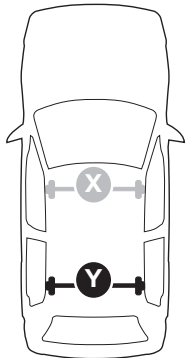

1

Kit 145030

VOLVO S60, 4-dr Sedan, 10-18

VOLVO S60 Cross Country, 4-dr Sedan, 15-18

ISO 11154-E

THULE WingBar Evo	THULE WingBar Edge	THULE WingBar	THULE SquareBar Evo	Evo X (scale)	Edge X (scale)
VOLVO S60, 4-dr Sedan, 10-18				43,5	J
VOLVO S60 Cross Country, 4-dr Sedan, 15-18				43,5	J

THULE ProBar Evo	THULE SlideBar Evo			X (mm/inch)	
VOLVO S60, 4-dr Sedan, 10-18				1086 mm / 42 3/4"	
VOLVO S60 Cross Country, 4-dr Sedan, 15-18				1086 mm / 42 3/4"	

THULE WingBar Evo	THULE WingBar Edge	THULE WingBar	THULE SquareBar Evo	Evo Y (scale)	Edge Y (scale)
VOLVO S60, 4-dr Sedan, 10-18				40,5	P
VOLVO S60 Cross Country, 4-dr Sedan, 15-18				40,5	P

THULE ProBar Evo	THULE SlideBar Evo			Y (mm/inch)	
VOLVO S60, 4-dr Sedan, 10-18				1056 mm / 41 5/8"	
VOLVO S60 Cross Country, 4-dr Sedan, 15-18				1056 mm / 41 5/8"	

	W (mm/inch)	Z (mm/inch)
VOLVO S60, 4-dr Sedan, 10-18	800 mm / 31 1/2"	200 mm / 7 7/8"
VOLVO S60 Cross Country, 4-dr Sedan, 15-18	800 mm / 31 1/2"	200 mm / 7 7/8"