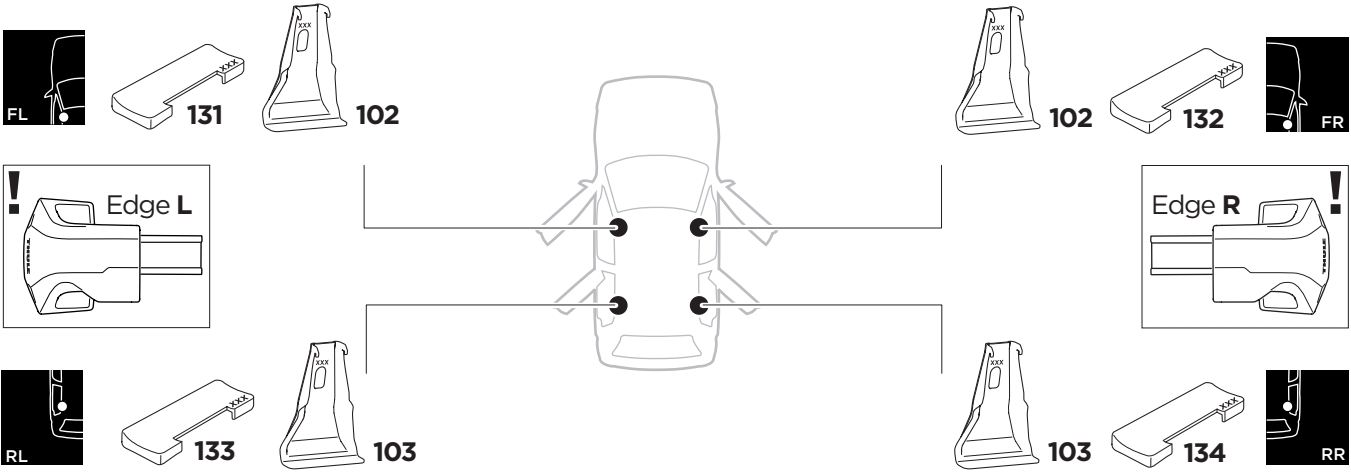

1

Kit 145030

VOLVO S60, 4-dr Sedan, 10-18

VOLVO S60 Cross Country, 4-dr Sedan, 15-18

ISO 11154-E

THULE WingBar Evo	THULE WingBar Edge	THULE WingBar	THULE SquareBar Evo	Evo X (scale)	Edge X (scale)
VOLVO S60, 4-dr Sedan, 10-18				43,5	J
VOLVO S60 Cross Country, 4-dr Sedan, 15-18				43,5	J

THULE ProBar Evo	THULE SlideBar Evo			X (mm/inch)	
VOLVO S60, 4-dr Sedan, 10-18				1086 mm / 42 3/4"	
VOLVO S60 Cross Country, 4-dr Sedan, 15-18				1086 mm / 42 3/4"	

THULE WingBar Evo	THULE WingBar Edge	THULE WingBar	THULE SquareBar Evo	Evo Y (scale)	Edge Y (scale)
VOLVO S60, 4-dr Sedan, 10-18				40,5	P
VOLVO S60 Cross Country, 4-dr Sedan, 15-18				40,5	P

THULE ProBar Evo	THULE SlideBar Evo			Y (mm/inch)	
VOLVO S60, 4-dr Sedan, 10-18				1056 mm / 41 5/8"	
VOLVO S60 Cross Country, 4-dr Sedan, 15-18				1056 mm / 41 5/8"	

	W (mm/inch)	Z (mm/inch)
VOLVO S60, 4-dr Sedan, 10-18	800 mm / 31 1/2"	200 mm / 7 7/8"
VOLVO S60 Cross Country, 4-dr Sedan, 15-18	800 mm / 31 1/2"	200 mm / 7 7/8"