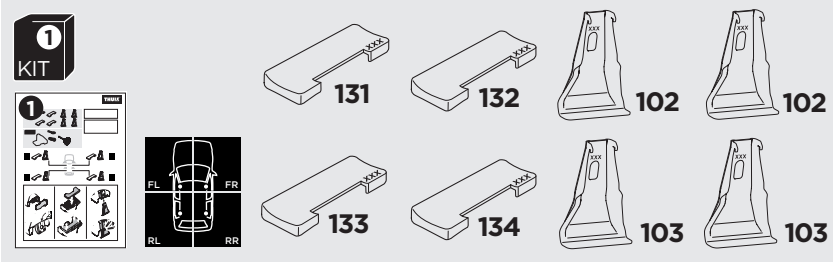

1

Kit 145030

VOLVO S60, 4-dr Sedan, 10-18

VOLVO S60 Cross Country, 4-dr Sedan, 15-18

ISO 11154-E

THULE WingBar Evo	THULE WingBar Edge	THULE WingBar	THULE SquareBar Evo	Evo X (scale)	Edge X (scale)
VOLVO S60, 4-dr Sedan, 10-18				43,5	J
VOLVO S60 Cross Country, 4-dr Sedan, 15-18				43,5	J

THULE ProBar Evo	THULE SlideBar Evo			X (mm/inch)	
VOLVO S60, 4-dr Sedan, 10-18				1086 mm / 42 3/4"	
VOLVO S60 Cross Country, 4-dr Sedan, 15-18				1086 mm / 42 3/4"	

THULE WingBar Evo	THULE WingBar Edge	THULE WingBar	THULE SquareBar Evo	Evo Y (scale)	Edge Y (scale)
VOLVO S60, 4-dr Sedan, 10-18				40,5	P
VOLVO S60 Cross Country, 4-dr Sedan, 15-18				40,5	P

THULE ProBar Evo	THULE SlideBar Evo			Y (mm/inch)	
VOLVO S60, 4-dr Sedan, 10-18				1056 mm / 41 5/8"	
VOLVO S60 Cross Country, 4-dr Sedan, 15-18				1056 mm / 41 5/8"	

	W (mm/inch)	Z (mm/inch)
VOLVO S60, 4-dr Sedan, 10-18	800 mm / 31 1/2"	200 mm / 7 7/8"
VOLVO S60 Cross Country, 4-dr Sedan, 15-18	800 mm / 31 1/2"	200 mm / 7 7/8"