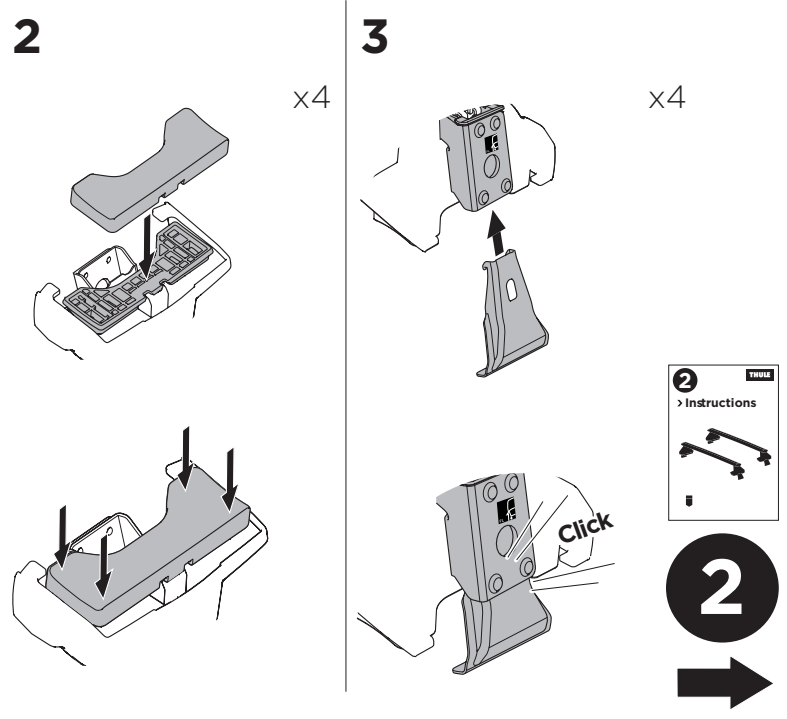

1

Kit 145030

VOLVO S60, 4-dr Sedan, 10-18

VOLVO S60 Cross Country, 4-dr Sedan, 15-18

ISO 11154-E

THULE WingBar Evo	THULE WingBar Edge	THULE WingBar	THULE SquareBar Evo	Evo X (scale)	Edge X (scale)
VOLVO S60, 4-dr Sedan, 10-18				43,5	J
VOLVO S60 Cross Country, 4-dr Sedan, 15-18				43,5	J

THULE ProBar Evo	THULE SlideBar Evo			X (mm/inch)	
VOLVO S60, 4-dr Sedan, 10-18				1086 mm / 42 3/4"	
VOLVO S60 Cross Country, 4-dr Sedan, 15-18				1086 mm / 42 3/4"	

THULE WingBar Evo	THULE WingBar Edge	THULE WingBar	THULE SquareBar Evo	Evo Y (scale)	Edge Y (scale)
VOLVO S60, 4-dr Sedan, 10-18				40,5	P
VOLVO S60 Cross Country, 4-dr Sedan, 15-18				40,5	P

THULE ProBar Evo	THULE SlideBar Evo			Y (mm/inch)	
VOLVO S60, 4-dr Sedan, 10-18				1056 mm / 41 5/8"	
VOLVO S60 Cross Country, 4-dr Sedan, 15-18				1056 mm / 41 5/8"	

	W (mm/inch)	Z (mm/inch)
VOLVO S60, 4-dr Sedan, 10-18	800 mm / 31 1/2"	200 mm / 7 7/8"
VOLVO S60 Cross Country, 4-dr Sedan, 15-18	800 mm / 31 1/2"	200 mm / 7 7/8"