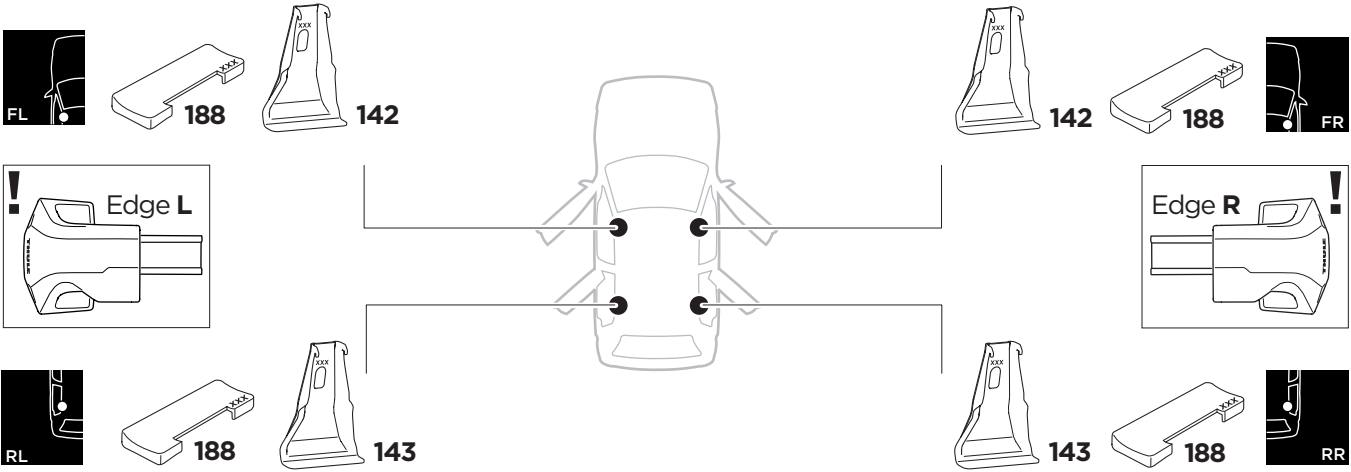

1

Kit 145045

CITROËN C3, 5-dr Hatchback, 17-

ISO 11154-E

THULE WingBar Evo	THULE WingBar Edge	THULE WingBar	THULE SquareBar Evo	Evo X (scale)	Edge X (scale)
CITROËN C3, 5-dr Hatchback, 17-				35	I
THULE ProBar Evo	THULE SlideBar Evo				X (mm/inch)
CITROËN C3, 5-dr Hatchback, 17-				1001 mm / 39 3/8"	

THULE WingBar Evo	THULE WingBar Edge	THULE WingBar	THULE SquareBar Evo	Evo Y (scale)	Edge Y (scale)
CITROËN C3, 5-dr Hatchback, 17-				31	Q
THULE ProBar Evo	THULE SlideBar Evo				Y (mm/inch)
CITROËN C3, 5-dr Hatchback, 17-				961 mm / 37 7/8"	

	W (mm/inch)	Z (mm/inch)
CITROËN C3, 5-dr Hatchback, 17-	725 mm / 28 1/2"	260 mm / 10 1/4"