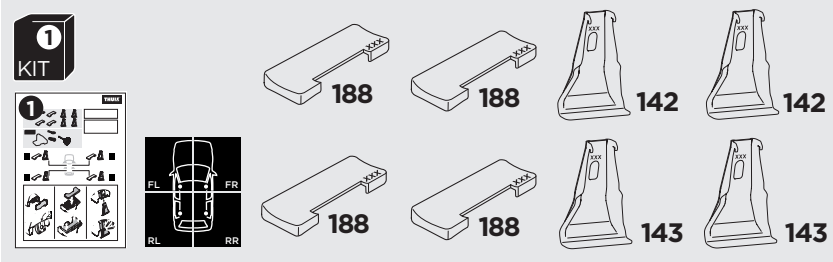

1

Kit 145045

CITROËN C3, 5-dr Hatchback, 17-

ISO 11154-E

THULE WingBar Evo	THULE WingBar Edge	THULE WingBar	THULE SquareBar Evo	Evo X (scale)	Edge X (scale)
CITROËN C3, 5-dr Hatchback, 17-				35	I
THULE ProBar Evo	THULE SlideBar Evo				X (mm/inch)
CITROËN C3, 5-dr Hatchback, 17-				1001 mm / 39 3/8"	

THULE WingBar Evo	THULE WingBar Edge	THULE WingBar	THULE SquareBar Evo	Evo Y (scale)	Edge Y (scale)
CITROËN C3, 5-dr Hatchback, 17-				31	Q
THULE ProBar Evo	THULE SlideBar Evo				Y (mm/inch)
CITROËN C3, 5-dr Hatchback, 17-				961 mm / 37 7/8"	

	W (mm/inch)	Z (mm/inch)
CITROËN C3, 5-dr Hatchback, 17-	725 mm / 28 1/2"	260 mm / 10 1/4"