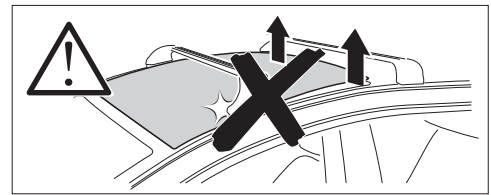

1

Kit 145047

SEAT Ibiza (Mk. V), 5-dr Hatchback, 17-

ISO 1154-E

THULE WingBar Evo	THULE WingBar Edge	THULE WingBar	THULE SquareBar Evo	Evo X (scale)	Edge X (scale)
SEAT Ibiza (Mk. V), 5-dr Hatchback, 17-				41,5	N
THULE ProBar Evo	THULE SlideBar Evo				X (mm/inch)
SEAT Ibiza (Mk. V), 5-dr Hatchback, 17-				1066 mm / 42"	

THULE WingBar Evo	THULE WingBar Edge	THULE WingBar	THULE SquareBar Evo	Evo Y (scale)	Edge Y (scale)
SEAT Ibiza (Mk. V), 5-dr Hatchback, 17-				34,5	J
THULE ProBar Evo	THULE SlideBar Evo				Y (mm/inch)
SEAT Ibiza (Mk. V), 5-dr Hatchback, 17-				996 mm / 39 1/4"	

	W (mm/inch)	Z (mm/inch)
SEAT Ibiza (Mk. V), 5-dr Hatchback, 17-	685 mm / 27"	225 mm / 8 7/8"