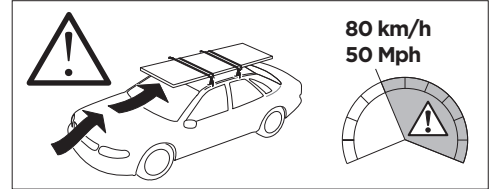

1

Kit 145047

SEAT Ibiza (Mk. V), 5-dr Hatchback, 17-

ISO 1154-E