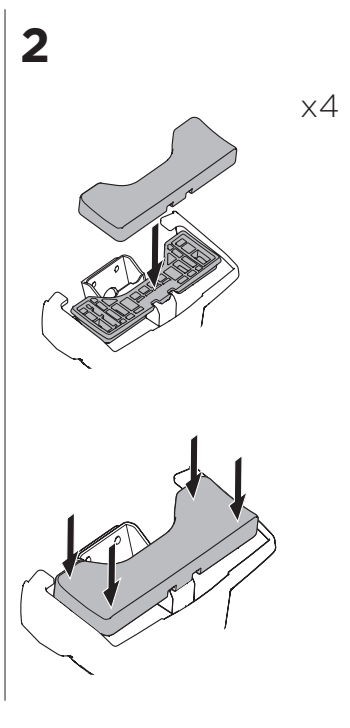

1

Kit 145047

SEAT Ibiza (Mk. V), 5-dr Hatchback, 17-

ISO 1154-E

THULE WingBar Evo	THULE WingBar Edge	THULE WingBar	THULE SquareBar Evo	Evo X (scale)	Edge X (scale)
SEAT Ibiza (Mk. V), 5-dr Hatchback, 17-				41,5	N
THULE ProBar Evo	THULE SlideBar Evo				X (mm/inch)
SEAT Ibiza (Mk. V), 5-dr Hatchback, 17-				1066 mm / 42"	

THULE WingBar Evo	THULE WingBar Edge	THULE WingBar	THULE SquareBar Evo	Evo Y (scale)	Edge Y (scale)
SEAT Ibiza (Mk. V), 5-dr Hatchback, 17-				34,5	J
THULE ProBar Evo	THULE SlideBar Evo				Y (mm/inch)
SEAT Ibiza (Mk. V), 5-dr Hatchback, 17-				996 mm / 39 1/4"	

	W (mm/inch)	Z (mm/inch)
SEAT Ibiza (Mk. V), 5-dr Hatchback, 17-	685 mm / 27"	225 mm / 8 7/8"