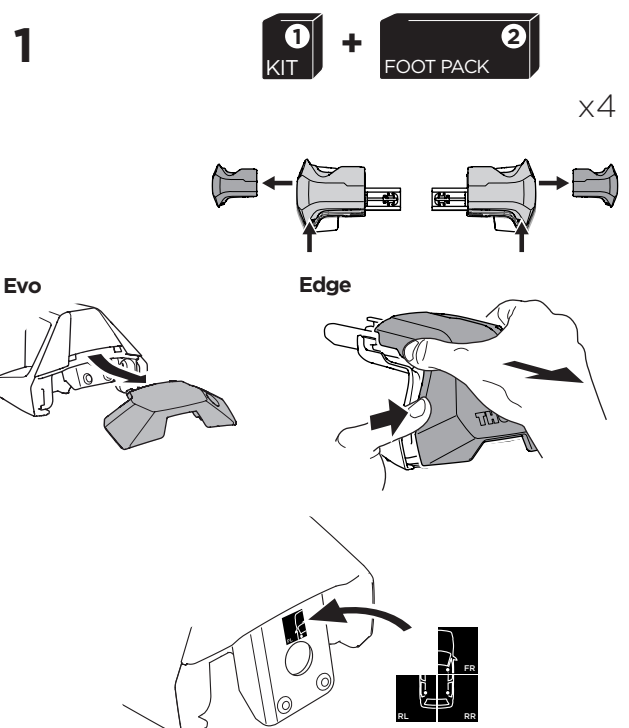

1

Kit 145047

SEAT Ibiza (Mk. V), 5-dr Hatchback, 17-

ISO 1154-E

THULE WingBar Evo	THULE WingBar Edge	THULE WingBar	THULE SquareBar Evo	Evo X (scale)	Edge X (scale)
SEAT Ibiza (Mk. V), 5-dr Hatchback, 17-				41,5	N
THULE ProBar Evo	THULE SlideBar Evo				X (mm/inch)
SEAT Ibiza (Mk. V), 5-dr Hatchback, 17-				1066 mm / 42"	

THULE WingBar Evo	THULE WingBar Edge	THULE WingBar	THULE SquareBar Evo	Evo Y (scale)	Edge Y (scale)
SEAT Ibiza (Mk. V), 5-dr Hatchback, 17-				34,5	J
THULE ProBar Evo	THULE SlideBar Evo				Y (mm/inch)
SEAT Ibiza (Mk. V), 5-dr Hatchback, 17-				996 mm / 39 1/4"	

	W (mm/inch)	Z (mm/inch)
SEAT Ibiza (Mk. V), 5-dr Hatchback, 17-	685 mm / 27"	225 mm / 8 7/8"