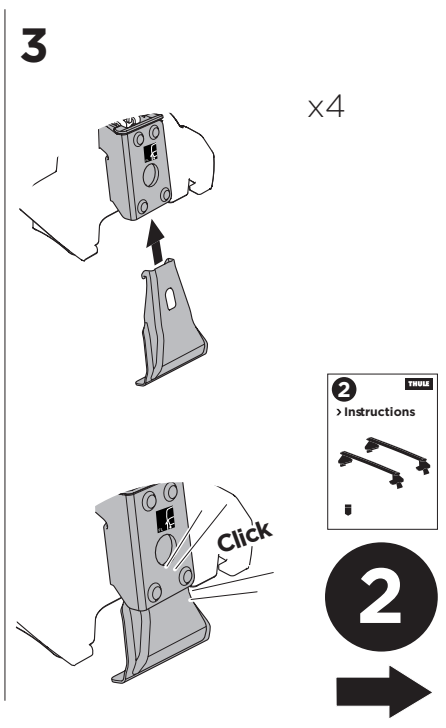

1

Kit 145047

SEAT Ibiza (Mk. V), 5-dr Hatchback, 17-

ISO 1154-E

THULE WingBar Evo	THULE WingBar Edge	THULE WingBar	THULE SquareBar Evo	Evo X (scale)	Edge X (scale)
SEAT Ibiza (Mk. V), 5-dr Hatchback, 17-				41,5	N
THULE ProBar Evo	THULE SlideBar Evo				X (mm/inch)
SEAT Ibiza (Mk. V), 5-dr Hatchback, 17-				1066 mm / 42"	

THULE WingBar Evo	THULE WingBar Edge	THULE WingBar	THULE SquareBar Evo	Evo Y (scale)	Edge Y (scale)
SEAT Ibiza (Mk. V), 5-dr Hatchback, 17-				34,5	J
THULE ProBar Evo	THULE SlideBar Evo				Y (mm/inch)
SEAT Ibiza (Mk. V), 5-dr Hatchback, 17-				996 mm / 39 1/4"	

	W (mm/inch)	Z (mm/inch)
SEAT Ibiza (Mk. V), 5-dr Hatchback, 17-	685 mm / 27"	225 mm / 8 7/8"