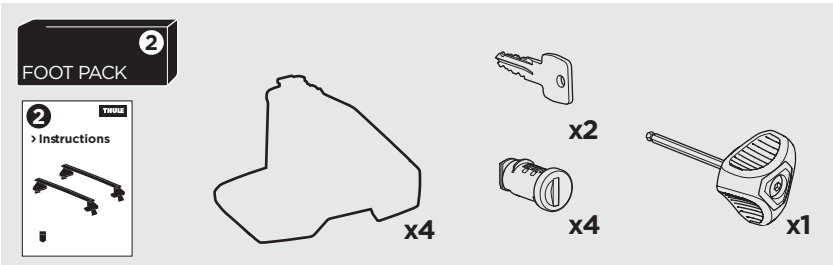

1

Kit 145047

SEAT Ibiza (Mk. V), 5-dr Hatchback, 17-

ISO 1154-E

THULE WingBar Evo	THULE WingBar Edge	THULE WingBar	THULE SquareBar Evo	Evo X (scale)	Edge X (scale)
SEAT Ibiza (Mk. V), 5-dr Hatchback, 17-				41,5	N
THULE ProBar Evo	THULE SlideBar Evo				X (mm/inch)
SEAT Ibiza (Mk. V), 5-dr Hatchback, 17-				1066 mm / 42"	

THULE WingBar Evo	THULE WingBar Edge	THULE WingBar	THULE SquareBar Evo	Evo Y (scale)	Edge Y (scale)
SEAT Ibiza (Mk. V), 5-dr Hatchback, 17-				34,5	J
THULE ProBar Evo	THULE SlideBar Evo				Y (mm/inch)
SEAT Ibiza (Mk. V), 5-dr Hatchback, 17-				996 mm / 39 1/4"	

	W (mm/inch)	Z (mm/inch)
SEAT Ibiza (Mk. V), 5-dr Hatchback, 17-	685 mm / 27"	225 mm / 8 7/8"