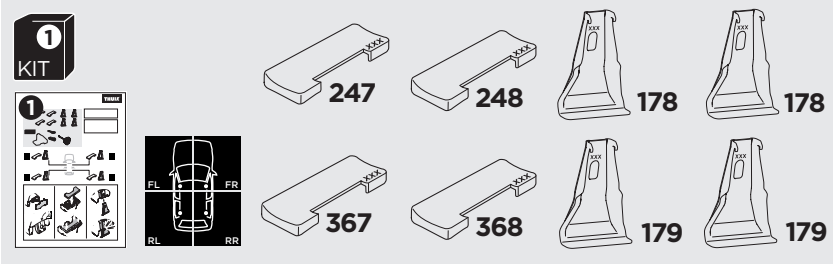

1

Kit 145047

SEAT Ibiza (Mk. V), 5-dr Hatchback, 17-

ISO 1154-E

THULE WingBar Evo	THULE WingBar Edge	THULE WingBar	THULE SquareBar Evo	Evo X (scale)	Edge X (scale)
SEAT Ibiza (Mk. V), 5-dr Hatchback, 17-				41,5	N
THULE ProBar Evo	THULE SlideBar Evo				X (mm/inch)
SEAT Ibiza (Mk. V), 5-dr Hatchback, 17-				1066 mm / 42"	

THULE WingBar Evo	THULE WingBar Edge	THULE WingBar	THULE SquareBar Evo	Evo Y (scale)	Edge Y (scale)
SEAT Ibiza (Mk. V), 5-dr Hatchback, 17-				34,5	J
THULE ProBar Evo	THULE SlideBar Evo				Y (mm/inch)
SEAT Ibiza (Mk. V), 5-dr Hatchback, 17-				996 mm / 39 1/4"	

	W (mm/inch)	Z (mm/inch)
SEAT Ibiza (Mk. V), 5-dr Hatchback, 17-	685 mm / 27"	225 mm / 8 7/8"