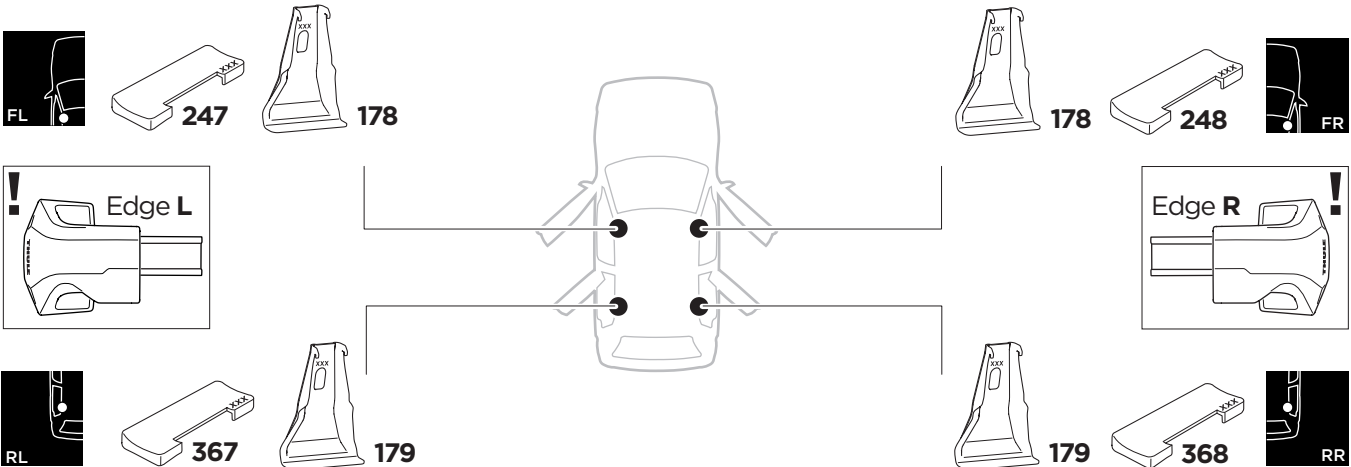

1

Kit 145047

SEAT Ibiza (Mk. V), 5-dr Hatchback, 17-

ISO 1154-E

THULE WingBar Evo	THULE WingBar Edge	THULE WingBar	THULE SquareBar Evo	Evo X (scale)	Edge X (scale)
SEAT Ibiza (Mk. V), 5-dr Hatchback, 17-				41,5	N
THULE ProBar Evo	THULE SlideBar Evo				X (mm/inch)
SEAT Ibiza (Mk. V), 5-dr Hatchback, 17-				1066 mm / 42"	

THULE WingBar Evo	THULE WingBar Edge	THULE WingBar	THULE SquareBar Evo	Evo Y (scale)	Edge Y (scale)
SEAT Ibiza (Mk. V), 5-dr Hatchback, 17-				34,5	J
THULE ProBar Evo	THULE SlideBar Evo				Y (mm/inch)
SEAT Ibiza (Mk. V), 5-dr Hatchback, 17-				996 mm / 39 1/4"	

	W (mm/inch)	Z (mm/inch)
SEAT Ibiza (Mk. V), 5-dr Hatchback, 17-	685 mm / 27"	225 mm / 8 7/8"