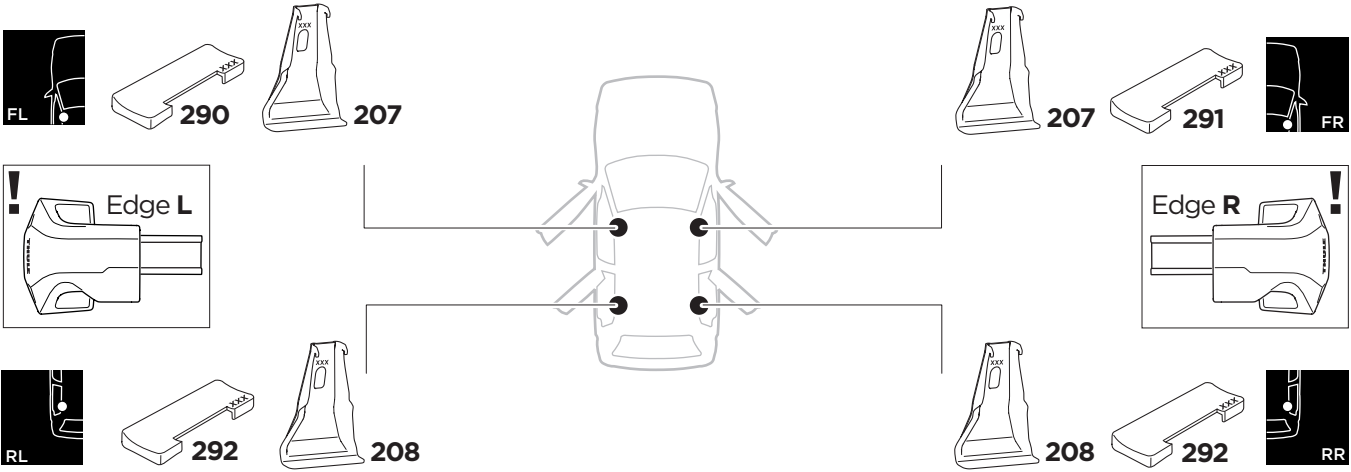

1

Kit 145061

SEAT Ateca, 5-dr SUV, 16-

ISO 11154-E

THULE WingBar Evo	THULE WingBar Edge	THULE WingBar	THULE SquareBar Evo	Evo X (scale)	Edge X (scale)
SEAT Ateca, 5-dr SUV, 16-				48	A
THULE ProBar Evo	THULE SlideBar Evo				X (mm/inch)
SEAT Ateca, 5-dr SUV, 16-				1131 mm / 44 1/2"	

THULE WingBar Evo	THULE WingBar Edge	THULE WingBar	THULE SquareBar Evo	Evo Y (scale)	Edge Y (scale)
SEAT Ateca, 5-dr SUV, 16-				41,5	N
THULE ProBar Evo	THULE SlideBar Evo				Y (mm/inch)
SEAT Ateca, 5-dr SUV, 16-				1066 mm / 42"	

	W (mm/inch)	Z (mm/inch)
SEAT Ateca, 5-dr SUV, 16-	720 mm / 28 3/8"	320 mm / 12 5/8"