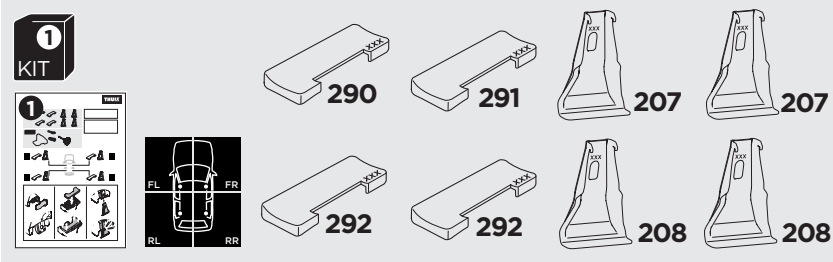

1

Kit 145061

SEAT Ateca, 5-dr SUV, 16-

ISO 11154-E

THULE WingBar Evo	THULE WingBar Edge	THULE WingBar	THULE SquareBar Evo	Evo X (scale)	Edge X (scale)
SEAT Ateca, 5-dr SUV, 16-				48	A
THULE ProBar Evo	THULE SlideBar Evo				X (mm/inch)
SEAT Ateca, 5-dr SUV, 16-				1131 mm / 44 1/2"	

THULE WingBar Evo	THULE WingBar Edge	THULE WingBar	THULE SquareBar Evo	Evo Y (scale)	Edge Y (scale)
SEAT Ateca, 5-dr SUV, 16-				41,5	N
THULE ProBar Evo	THULE SlideBar Evo				Y (mm/inch)
SEAT Ateca, 5-dr SUV, 16-				1066 mm / 42"	

	W (mm/inch)	Z (mm/inch)
SEAT Ateca, 5-dr SUV, 16-	720 mm / 28 3/8"	320 mm / 12 5/8"