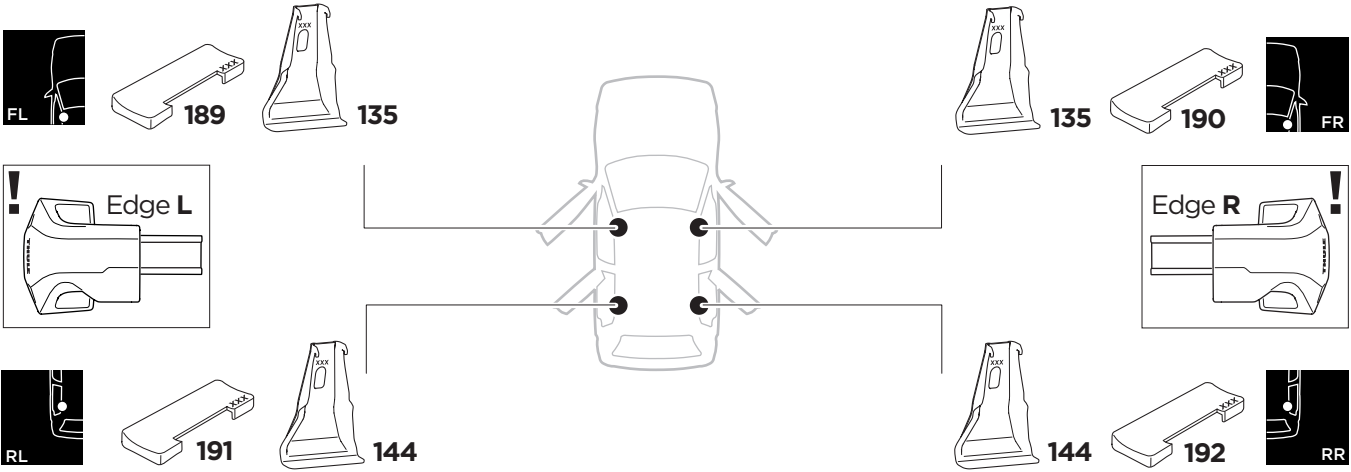

## Kit 145076

OPEL Crossland X, 5-dr SUV, 17-  
VAUXHALL Crossland X, 5-dr SUV, 17-

ISO 11154-E

THULE WingBar Evo	THULE WingBar Edge	THULE WingBar	THULE SquareBar Evo	Evo X (scale)	Edge X (scale)
OPEL Crossland X, 5-dr SUV, 17-				40,5	P
VAUXHALL Crossland X, 5-dr SUV, 17-				40,5	P

THULE ProBar Evo	THULE SlideBar Evo	X (mm/inch)
OPEL Crossland X, 5-dr SUV, 17-		1056 mm / 41 5/8"
VAUXHALL Crossland X, 5-dr SUV, 17-		1056 mm / 41 5/8"

THULE WingBar Evo	THULE WingBar Edge	THULE WingBar	THULE SquareBar Evo	Evo Y (scale)	Edge Y (scale)
OPEL Crossland X, 5-dr SUV, 17-				35	I
VAUXHALL Crossland X, 5-dr SUV, 17-				35	I

THULE ProBar Evo	THULE SlideBar Evo	Y (mm/inch)
OPEL Crossland X, 5-dr SUV, 17-		1001 mm / 39 3/8"
VAUXHALL Crossland X, 5-dr SUV, 17-		1001 mm / 39 3/8"

	W (mm/inch)	Z (mm/inch)
OPEL Crossland X, 5-dr SUV, 17-	725 mm / 28 1/2"	220 mm / 8 5/8"
VAUXHALL Crossland X, 5-dr SUV, 17-	725 mm / 28 1/2"	220 mm / 8 5/8"