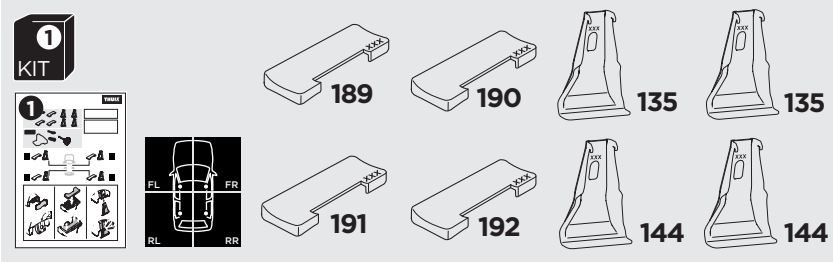

## Kit 145076

OPEL Crossland X, 5-dr SUV, 17-  
VAUXHALL Crossland X, 5-dr SUV, 17-

ISO 11154-E

THULE WingBar Evo	THULE WingBar Edge	THULE WingBar	THULE SquareBar Evo	Evo X (scale)	Edge X (scale)
OPEL Crossland X, 5-dr SUV, 17-				40,5	P
VAUXHALL Crossland X, 5-dr SUV, 17-				40,5	P

THULE ProBar Evo	THULE SlideBar Evo	X (mm/inch)
OPEL Crossland X, 5-dr SUV, 17-		1056 mm / 41 5/8"
VAUXHALL Crossland X, 5-dr SUV, 17-		1056 mm / 41 5/8"

THULE WingBar Evo	THULE WingBar Edge	THULE WingBar	THULE SquareBar Evo	Evo Y (scale)	Edge Y (scale)
OPEL Crossland X, 5-dr SUV, 17-				35	I
VAUXHALL Crossland X, 5-dr SUV, 17-				35	I

THULE ProBar Evo	THULE SlideBar Evo	Y (mm/inch)
OPEL Crossland X, 5-dr SUV, 17-		1001 mm / 39 3/8"
VAUXHALL Crossland X, 5-dr SUV, 17-		1001 mm / 39 3/8"

	W (mm/inch)	Z (mm/inch)
OPEL Crossland X, 5-dr SUV, 17-	725 mm / 28 1/2"	220 mm / 8 5/8"
VAUXHALL Crossland X, 5-dr SUV, 17-	725 mm / 28 1/2"	220 mm / 8 5/8"