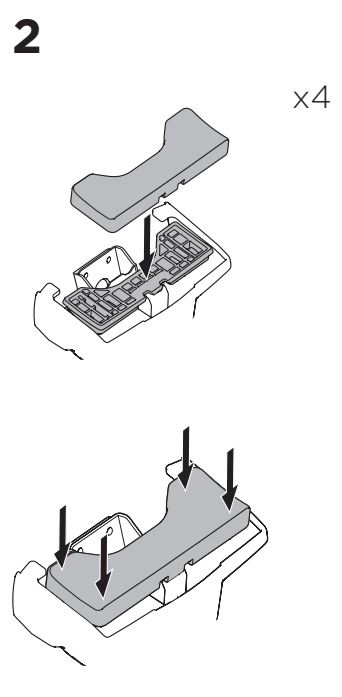

## Kit 145076

OPEL Crossland X, 5-dr SUV, 17-  
VAUXHALL Crossland X, 5-dr SUV, 17-

ISO 11154-E

THULE WingBar Evo	THULE WingBar Edge	THULE WingBar	THULE SquareBar Evo	Evo X (scale)	Edge X (scale)
OPEL Crossland X, 5-dr SUV, 17-				40,5	P
VAUXHALL Crossland X, 5-dr SUV, 17-				40,5	P

THULE ProBar Evo	THULE SlideBar Evo	X (mm/inch)
OPEL Crossland X, 5-dr SUV, 17-		1056 mm / 41 5/8"
VAUXHALL Crossland X, 5-dr SUV, 17-		1056 mm / 41 5/8"

THULE WingBar Evo	THULE WingBar Edge	THULE WingBar	THULE SquareBar Evo	Evo Y (scale)	Edge Y (scale)
OPEL Crossland X, 5-dr SUV, 17-				35	I
VAUXHALL Crossland X, 5-dr SUV, 17-				35	I

THULE ProBar Evo	THULE SlideBar Evo	Y (mm/inch)
OPEL Crossland X, 5-dr SUV, 17-		1001 mm / 39 3/8"
VAUXHALL Crossland X, 5-dr SUV, 17-		1001 mm / 39 3/8"

	W (mm/inch)	Z (mm/inch)
OPEL Crossland X, 5-dr SUV, 17-	725 mm / 28 1/2"	220 mm / 8 5/8"
VAUXHALL Crossland X, 5-dr SUV, 17-	725 mm / 28 1/2"	220 mm / 8 5/8"