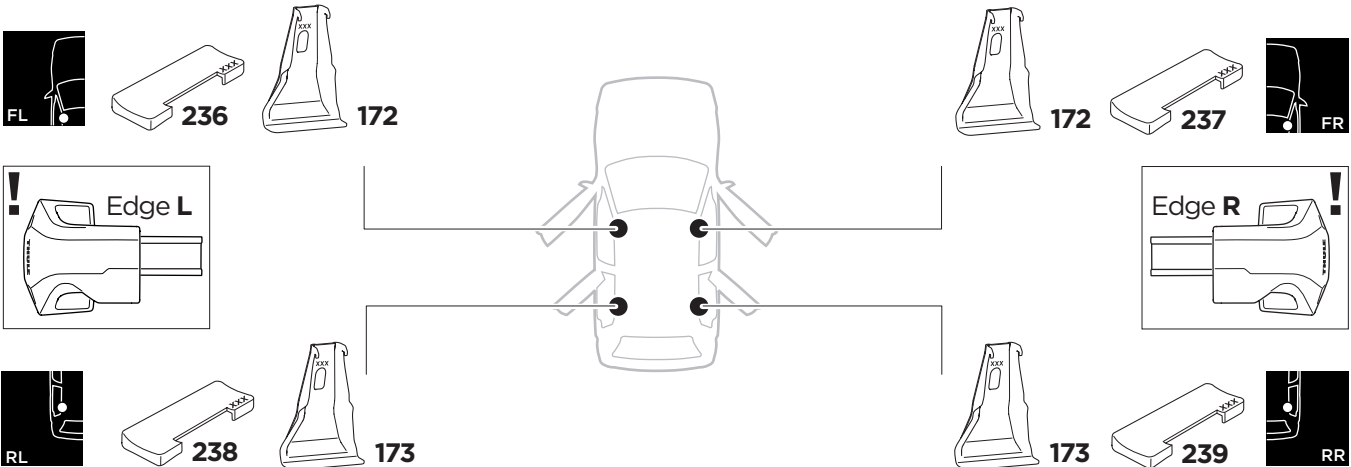

## Kit 145081

KIA Stinger, 5-dr Hatchback, 18-

ISO 1154-E

THULE WingBar Evo	THULE WingBar Edge	THULE WingBar	THULE SquareBar Evo	<b>Evo X (scale)</b>	<b>Edge X (scale)</b>
<b>KIA Stinger, 5-dr Hatchback, 18-</b>				<b>44</b>	<b>I</b>
THULE ProBar Evo	THULE SlideBar Evo				<b>X (mm/inch)</b>
<b>KIA Stinger, 5-dr Hatchback, 18-</b>				<b>1091 mm / 43"</b>	

THULE WingBar Evo	THULE WingBar Edge	THULE WingBar	THULE SquareBar Evo	<b>Evo Y (scale)</b>	<b>Edge Y (scale)</b>
<b>KIA Stinger, 5-dr Hatchback, 18-</b>				<b>40</b>	<b>Q</b>
THULE ProBar Evo	THULE SlideBar Evo				<b>Y (mm/inch)</b>
<b>KIA Stinger, 5-dr Hatchback, 18-</b>				<b>1051 mm / 41 3/8"</b>	

	<b>W (mm/inch)</b>	<b>Z (mm/inch)</b>
<b>KIA Stinger, 5-dr Hatchback, 18-</b>	<b>700 mm / 27 1/2"</b>	<b>230 mm / 9"</b>