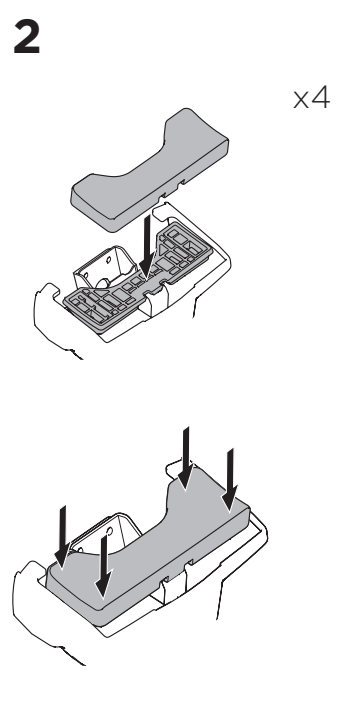

## Kit 145081

KIA Stinger, 5-dr Hatchback, 18-

ISO 1154-E

THULE WingBar Evo	THULE WingBar Edge	THULE WingBar	THULE SquareBar Evo	<b>Evo X (scale)</b>	<b>Edge X (scale)</b>
<b>KIA Stinger, 5-dr Hatchback, 18-</b>				<b>44</b>	<b>I</b>
THULE ProBar Evo	THULE SlideBar Evo				<b>X (mm/inch)</b>
<b>KIA Stinger, 5-dr Hatchback, 18-</b>				<b>1091 mm / 43"</b>	

THULE WingBar Evo	THULE WingBar Edge	THULE WingBar	THULE SquareBar Evo	<b>Evo Y (scale)</b>	<b>Edge Y (scale)</b>
<b>KIA Stinger, 5-dr Hatchback, 18-</b>				<b>40</b>	<b>Q</b>
THULE ProBar Evo	THULE SlideBar Evo				<b>Y (mm/inch)</b>
<b>KIA Stinger, 5-dr Hatchback, 18-</b>				<b>1051 mm / 41 3/8"</b>	

	<b>W (mm/inch)</b>	<b>Z (mm/inch)</b>
<b>KIA Stinger, 5-dr Hatchback, 18-</b>	<b>700 mm / 27 1/2"</b>	<b>230 mm / 9"</b>