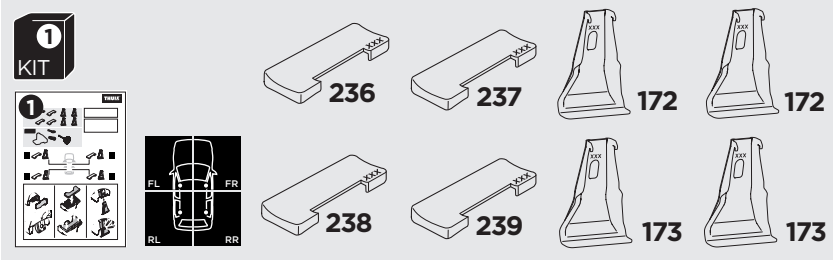

## Kit 145081

KIA Stinger, 5-dr Hatchback, 18-

ISO 1154-E

THULE WingBar Evo	THULE WingBar Edge	THULE WingBar	THULE SquareBar Evo	<b>Evo X (scale)</b>	<b>Edge X (scale)</b>
<b>KIA Stinger, 5-dr Hatchback, 18-</b>				<b>44</b>	<b>I</b>
THULE ProBar Evo	THULE SlideBar Evo				<b>X (mm/inch)</b>
<b>KIA Stinger, 5-dr Hatchback, 18-</b>				<b>1091 mm / 43"</b>	

THULE WingBar Evo	THULE WingBar Edge	THULE WingBar	THULE SquareBar Evo	<b>Evo Y (scale)</b>	<b>Edge Y (scale)</b>
<b>KIA Stinger, 5-dr Hatchback, 18-</b>				<b>40</b>	<b>Q</b>
THULE ProBar Evo	THULE SlideBar Evo				<b>Y (mm/inch)</b>
<b>KIA Stinger, 5-dr Hatchback, 18-</b>				<b>1051 mm / 41 3/8"</b>	

	<b>W (mm/inch)</b>	<b>Z (mm/inch)</b>
<b>KIA Stinger, 5-dr Hatchback, 18-</b>	<b>700 mm / 27 1/2"</b>	<b>230 mm / 9"</b>