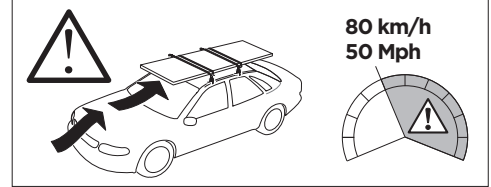

## Kit 145081

KIA Stinger, 5-dr Hatchback, 18-

ISO 1154-E

THULE WingBar Evo	THULE WingBar Edge	THULE WingBar	THULE SquareBar Evo	<b>Evo X (scale)</b>	<b>Edge X (scale)</b>
<b>KIA Stinger, 5-dr Hatchback, 18-</b>				<b>44</b>	<b>I</b>
THULE ProBar Evo	THULE SlideBar Evo				<b>X (mm/inch)</b>
<b>KIA Stinger, 5-dr Hatchback, 18-</b>				<b>1091 mm / 43"</b>	