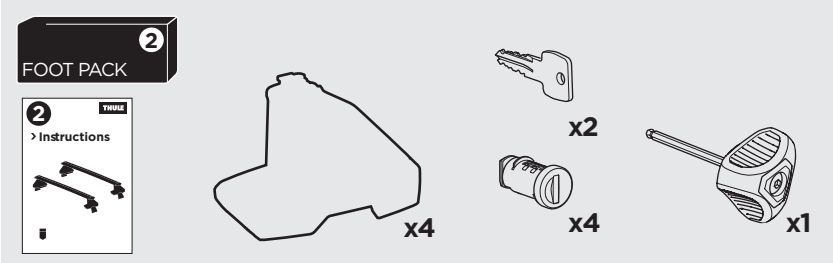

## Kit 145081

KIA Stinger, 5-dr Hatchback, 18-

ISO 1154-E

THULE WingBar Evo	THULE WingBar Edge	THULE WingBar	THULE SquareBar Evo	<b>Evo X (scale)</b>	<b>Edge X (scale)</b>
<b>KIA Stinger, 5-dr Hatchback, 18-</b>				<b>44</b>	<b>I</b>
THULE ProBar Evo	THULE SlideBar Evo				<b>X (mm/inch)</b>
<b>KIA Stinger, 5-dr Hatchback, 18-</b>				<b>1091 mm / 43"</b>	

THULE WingBar Evo	THULE WingBar Edge	THULE WingBar	THULE SquareBar Evo	<b>Evo Y (scale)</b>	<b>Edge Y (scale)</b>
<b>KIA Stinger, 5-dr Hatchback, 18-</b>				<b>40</b>	<b>Q</b>
THULE ProBar Evo	THULE SlideBar Evo				<b>Y (mm/inch)</b>
<b>KIA Stinger, 5-dr Hatchback, 18-</b>				<b>1051 mm / 41 3/8"</b>	

	<b>W (mm/inch)</b>	<b>Z (mm/inch)</b>
<b>KIA Stinger, 5-dr Hatchback, 18-</b>	<b>700 mm / 27 1/2"</b>	<b>230 mm / 9"</b>