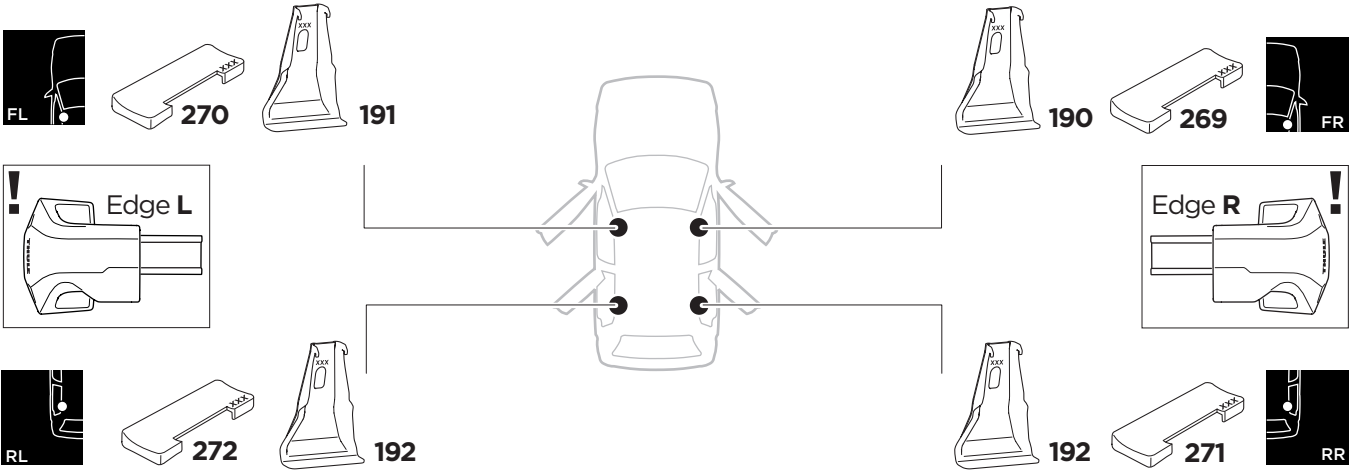

1

Kit 145084

AUDI A4, 4-dr Sedan, 08-15

ISO 11154-E

THULE WingBar Evo	THULE WingBar Edge	THULE WingBar	THULE SquareBar Evo	Evo X (scale)	Edge X (scale)
AUDI A4, 4-dr Sedan, 08-15				35,5	H

THULE ProBar Evo	THULE SlideBar Evo	X (mm/inch)		
AUDI A4, 4-dr Sedan, 08-15		1006 mm / 39 5/8"		

THULE WingBar Evo	THULE WingBar Edge	THULE WingBar	THULE SquareBar Evo	Evo Y (scale)	Edge Y (scale)
AUDI A4, 4-dr Sedan, 08-15				30	A

THULE ProBar Evo	THULE SlideBar Evo	Y (mm/inch)		
AUDI A4, 4-dr Sedan, 08-15		951 mm / 37 1/2"		

	W (mm/inch)	Z (mm/inch)
AUDI A4, 4-dr Sedan, 08-15	765 mm / 30 1/8"	205 mm / 8 1/8"