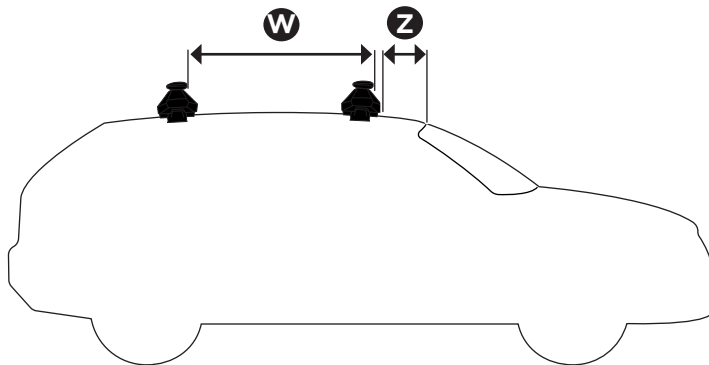

THULE WingBar Evo	THULE WingBar Edge	THULE WingBar	THULE SquareBar Evo	Evo Y (scale)	Edge Y (scale)
VOLKSWAGEN Passat CC, 4-dr Coupé, 08-11 / *09-11				40	Q
VOLKSWAGEN CC, 4-dr Coupé, 12-17				40	Q
THULE ProBar Evo	THULE SlideBar Evo			Y (mm/inch)	
VOLKSWAGEN Passat CC, 4-dr Coupé, 08-11 / *09-11				1051 mm / 41 3/8"	
VOLKSWAGEN CC, 4-dr Coupé, 12-17				1051 mm / 41 3/8"	

	W (mm/inch)	Z (mm/inch)
VOLKSWAGEN Passat CC, 4-dr Coupé, 08-11 / *09-11	730 mm / 28 3/4"	160 mm / 6 1/4"
VOLKSWAGEN CC, 4-dr Coupé, 12-17	730 mm / 28 3/4"	160 mm / 6 1/4"