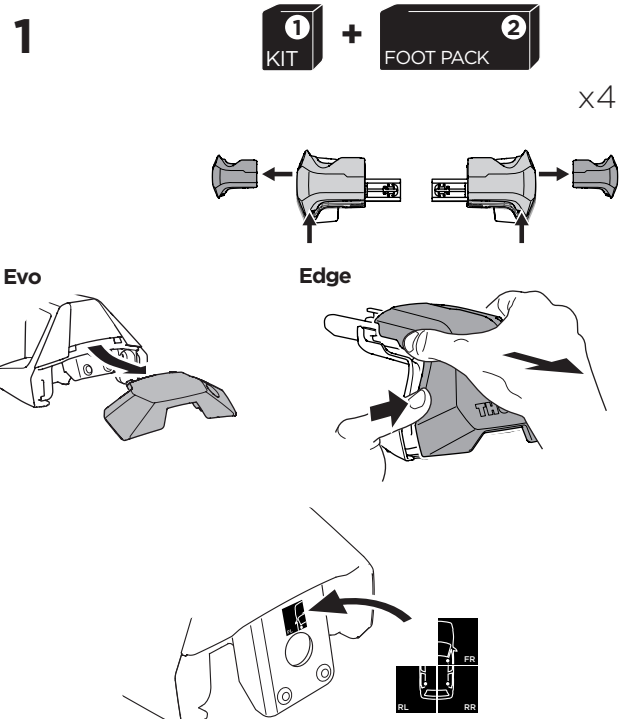

## Kit 145092

HOLDEN/OPEL/VAUXHALL Insignia, 4-dr Sedan, 08-17

HOLDEN/OPEL/VAUXHALL Insignia, 5-dr Hatchback, 08-17

ISO 11154-E

THULE WingBar Evo	THULE WingBar Edge	THULE WingBar	THULE SquareBar Evo	Evo X (scale)	Edge X (scale)
HOLDEN/OPEL/VAUXHALL Insignia, 4-dr Sedan, 08-17				45	G
HOLDEN/OPEL/VAUXHALL Insignia, 5-dr Hatchback, 08-17				45,5	F

THULE ProBar Evo	THULE SlideBar Evo	X (mm/inch)
HOLDEN/OPEL/VAUXHALL Insignia, 4-dr Sedan, 08-17		1101 mm / 43 <sup>3</sup> / <sub>8</sub> "
HOLDEN/OPEL/VAUXHALL Insignia, 5-dr Hatchback, 08-17		1106 mm / 43 <sup>1</sup> / <sub>2</sub> "