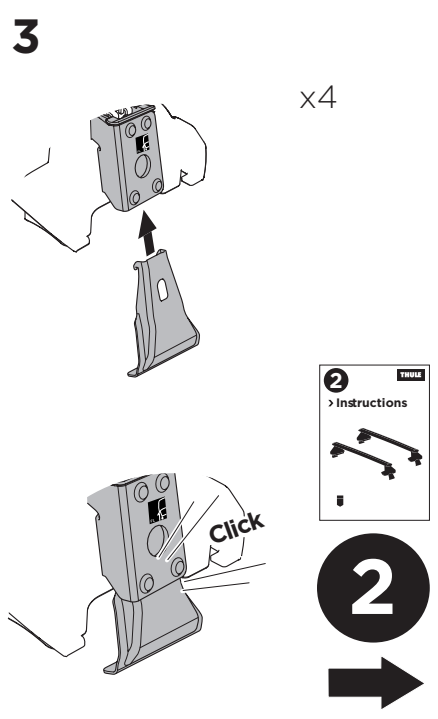

## Kit 145092

HOLDEN/OPEL/VAUXHALL Insignia, 4-dr Sedan, 08-17

HOLDEN/OPEL/VAUXHALL Insignia, 5-dr Hatchback, 08-17

ISO 11154-E

THULE WingBar Evo	THULE WingBar Edge	THULE WingBar	THULE SquareBar Evo	Evo X (scale)	Edge X (scale)
HOLDEN/OPEL/VAUXHALL Insignia, 4-dr Sedan, 08-17				45	G
HOLDEN/OPEL/VAUXHALL Insignia, 5-dr Hatchback, 08-17				45,5	F

THULE ProBar Evo	THULE SlideBar Evo	X (mm/inch)
HOLDEN/OPEL/VAUXHALL Insignia, 4-dr Sedan, 08-17		1101 mm / 43 <sup>3</sup> / <sub>8</sub> "
HOLDEN/OPEL/VAUXHALL Insignia, 5-dr Hatchback, 08-17		1106 mm / 43 <sup>1</sup> / <sub>2</sub> "

	W (mm/inch)	Z (mm/inch)
HOLDEN/OPEL/VAUXHALL Insignia, 4-dr Sedan, 08-17	740 mm / 29 <sup>1</sup> / <sub>8</sub> "	130 mm / 5 <sup>1</sup> / <sub>8</sub> "
HOLDEN/OPEL/VAUXHALL Insignia, 5-dr Hatchback, 08-17	735 mm / 28 <sup>7</sup> / <sub>8</sub> "	125 mm / 4 <sup>7</sup> / <sub>8</sub> "