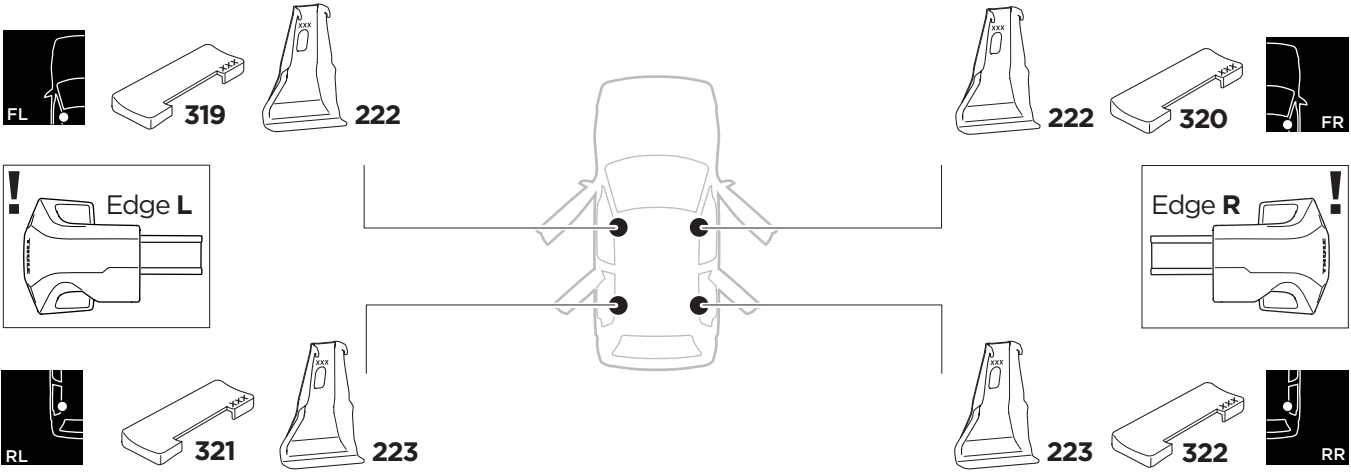

1

Kit 145099

TOYOTA Corolla Verso III, 5-dr MPV, 04-08

ISO 11154-E

THULE WingBar Evo	THULE WingBar Edge	THULE WingBar	THULE SquareBar Evo	Evo X (scale)	Edge X (scale)
TOYOTA Corolla Verso III, 5-dr MPV, 04-08				49	Q

THULE ProBar Evo	THULE SlideBar Evo	X (mm/inch)		
TOYOTA Corolla Verso III, 5-dr MPV, 04-08		1141 mm / 44 7/8"		

THULE WingBar Evo	THULE WingBar Edge	THULE WingBar	THULE SquareBar Evo	Evo Y (scale)	Edge Y (scale)
TOYOTA Corolla Verso III, 5-dr MPV, 04-08				42	M

THULE ProBar Evo	THULE SlideBar Evo	Y (mm/inch)		
TOYOTA Corolla Verso III, 5-dr MPV, 04-08		1071 mm / 42 1/8"		

	W (mm/inch)	Z (mm/inch)
TOYOTA Corolla Verso III, 5-dr MPV, 04-08	720 mm / 28 3/8"	345 mm / 13 5/8"