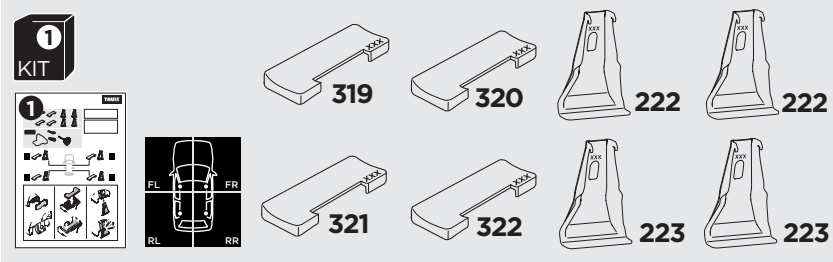

1

Kit 145099

TOYOTA Corolla Verso III, 5-dr MPV, 04-08

ISO 11154-E

THULE WingBar Evo	THULE WingBar Edge	THULE WingBar	THULE SquareBar Evo	Evo X (scale)	Edge X (scale)
TOYOTA Corolla Verso III, 5-dr MPV, 04-08				49	Q

THULE ProBar Evo	THULE SlideBar Evo	X (mm/inch)		
TOYOTA Corolla Verso III, 5-dr MPV, 04-08		1141 mm / 44 7/8"		

THULE WingBar Evo	THULE WingBar Edge	THULE WingBar	THULE SquareBar Evo	Evo Y (scale)	Edge Y (scale)
TOYOTA Corolla Verso III, 5-dr MPV, 04-08				42	M

THULE ProBar Evo	THULE SlideBar Evo	Y (mm/inch)		
TOYOTA Corolla Verso III, 5-dr MPV, 04-08		1071 mm / 42 1/8"		

	W (mm/inch)	Z (mm/inch)
TOYOTA Corolla Verso III, 5-dr MPV, 04-08	720 mm / 28 3/8"	345 mm / 13 5/8"