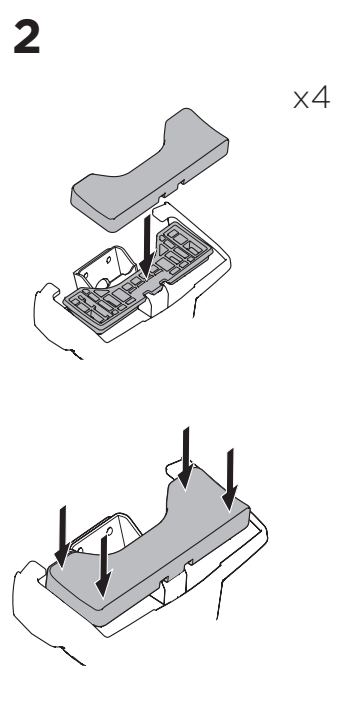

1

Kit 145100

SEAT León, 5-dr Hatchback, 13-20

ISO 11154-E

THULE WingBar Evo	THULE WingBar Edge	THULE WingBar	THULE SquareBar Evo	Evo X (scale)	Edge X (scale)
SEAT León, 5-dr Hatchback, 13-20				40,5	P
THULE ProBar Evo	THULE SlideBar Evo				X (mm/inch)
SEAT León, 5-dr Hatchback, 13-20				1056 mm / 41 5/8"	

THULE WingBar Evo	THULE WingBar Edge	THULE WingBar	THULE SquareBar Evo	Evo Y (scale)	Edge Y (scale)
SEAT León, 5-dr Hatchback, 13-20				32	O
THULE ProBar Evo	THULE SlideBar Evo				Y (mm/inch)
SEAT León, 5-dr Hatchback, 13-20				971 mm / 38 1/4"	

	W (mm/inch)	Z (mm/inch)
SEAT León, 5-dr Hatchback, 13-20	710 mm / 28"	200 mm / 7 7/8"