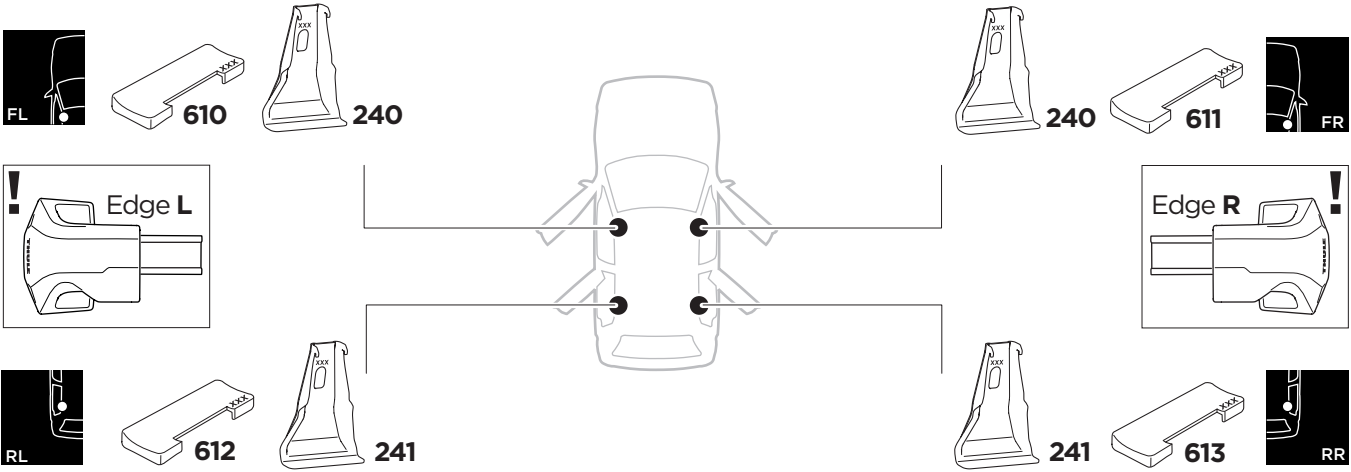

1

Kit 145100

SEAT León, 5-dr Hatchback, 13-20

ISO 11154-E

THULE WingBar Evo	THULE WingBar Edge	THULE WingBar	THULE SquareBar Evo	Evo X (scale)	Edge X (scale)
SEAT León, 5-dr Hatchback, 13-20				40,5	P
THULE ProBar Evo	THULE SlideBar Evo				X (mm/inch)
SEAT León, 5-dr Hatchback, 13-20				1056 mm / 41 5/8"	

THULE WingBar Evo	THULE WingBar Edge	THULE WingBar	THULE SquareBar Evo	Evo Y (scale)	Edge Y (scale)
SEAT León, 5-dr Hatchback, 13-20				32	O
THULE ProBar Evo	THULE SlideBar Evo				Y (mm/inch)
SEAT León, 5-dr Hatchback, 13-20				971 mm / 38 1/4"	

	W (mm/inch)	Z (mm/inch)
SEAT León, 5-dr Hatchback, 13-20	710 mm / 28"	200 mm / 7 7/8"