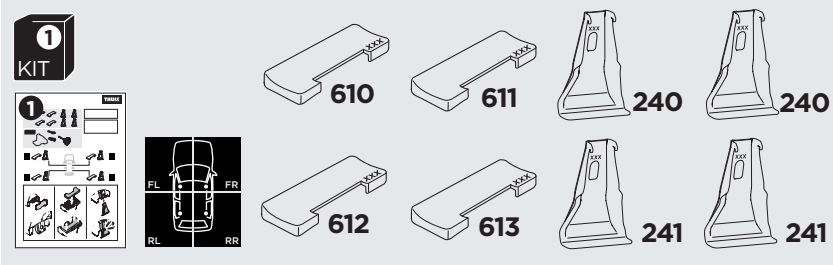

1

Kit 145100

SEAT León, 5-dr Hatchback, 13-20

ISO 11154-E

THULE WingBar Evo	THULE WingBar Edge	THULE WingBar	THULE SquareBar Evo	Evo X (scale)	Edge X (scale)
SEAT León, 5-dr Hatchback, 13-20				40,5	P
THULE ProBar Evo	THULE SlideBar Evo				X (mm/inch)
SEAT León, 5-dr Hatchback, 13-20				1056 mm / 41 5/8"	

THULE WingBar Evo	THULE WingBar Edge	THULE WingBar	THULE SquareBar Evo	Evo Y (scale)	Edge Y (scale)
SEAT León, 5-dr Hatchback, 13-20				32	O
THULE ProBar Evo	THULE SlideBar Evo				Y (mm/inch)
SEAT León, 5-dr Hatchback, 13-20				971 mm / 38 1/4"	

	W (mm/inch)	Z (mm/inch)
SEAT León, 5-dr Hatchback, 13-20	710 mm / 28"	200 mm / 7 7/8"