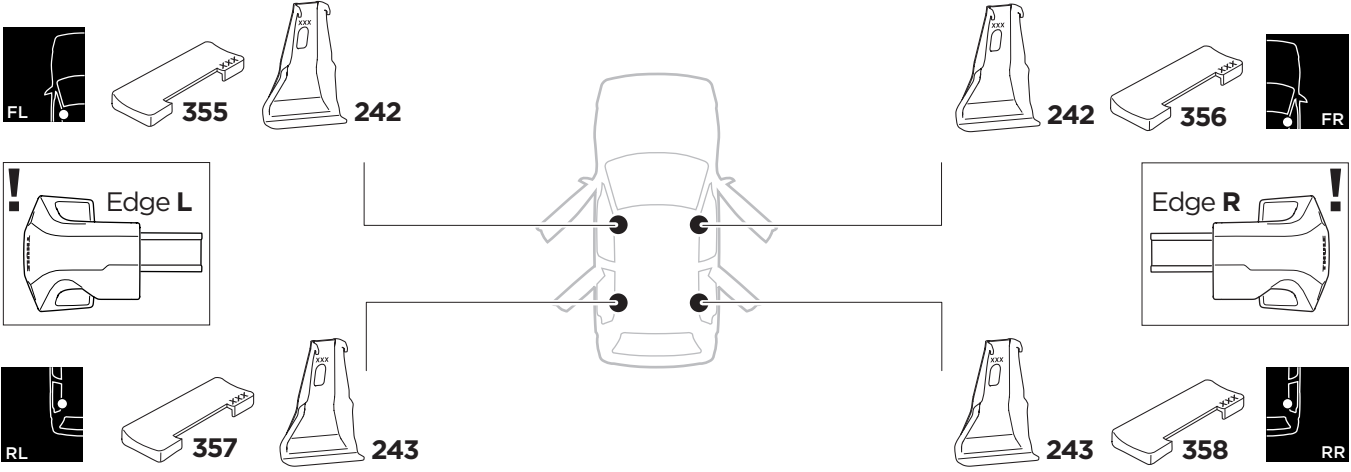

1

Kit 145101

VOLKSWAGEN Polo, 5-dr Hatchback, 18-

ISO 1154-E

1 KIT

2 FOOT PACK

THULE WingBar Evo	THULE WingBar Edge	THULE WingBar	THULE SquareBar Evo	Evo X (scale)	Edge X (scale)
VOLKSWAGEN Polo, 5-dr Hatchback, 18-				40,5	P

THULE ProBar Evo	THULE SlideBar Evo	X (mm/inch)		
VOLKSWAGEN Polo, 5-dr Hatchback, 18-		1056 mm / 41 5/8"		

THULE WingBar Evo	THULE WingBar Edge	THULE WingBar	THULE SquareBar Evo	Evo Y (scale)	Edge Y (scale)
VOLKSWAGEN Polo, 5-dr Hatchback, 18-				33	M

THULE ProBar Evo	THULE SlideBar Evo	Y (mm/inch)		
VOLKSWAGEN Polo, 5-dr Hatchback, 18-		981 mm / 38 5/8"		

	W (mm/inch)	Z (mm/inch)
VOLKSWAGEN Polo, 5-dr Hatchback, 18-	780 mm / 30 3/4"	140 mm / 5 1/2"