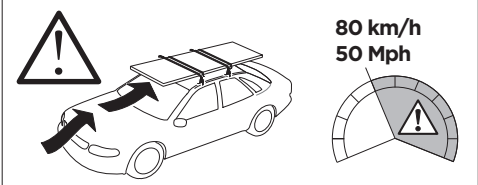

1

Kit 145101

VOLKSWAGEN Polo, 5-dr Hatchback, 18-

ISO 1154-E

1 KIT

2 FOOT PACK