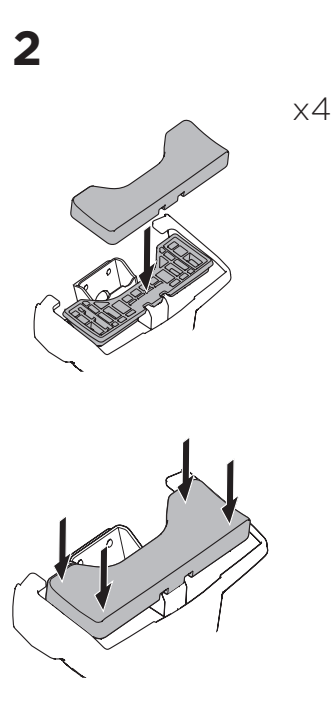

1

Kit 145101

VOLKSWAGEN Polo, 5-dr Hatchback, 18-

ISO 1154-E

1 KIT

2 FOOT PACK

THULE WingBar Evo	THULE WingBar Edge	THULE WingBar	THULE SquareBar Evo	Evo X (scale)	Edge X (scale)
VOLKSWAGEN Polo, 5-dr Hatchback, 18-				40,5	P

THULE ProBar Evo	THULE SlideBar Evo	X (mm/inch)		
VOLKSWAGEN Polo, 5-dr Hatchback, 18-		1056 mm / 41 5/8"		

THULE WingBar Evo	THULE WingBar Edge	THULE WingBar	THULE SquareBar Evo	Evo Y (scale)	Edge Y (scale)
VOLKSWAGEN Polo, 5-dr Hatchback, 18-				33	M

THULE ProBar Evo	THULE SlideBar Evo	Y (mm/inch)		
VOLKSWAGEN Polo, 5-dr Hatchback, 18-		981 mm / 38 5/8"		

	W (mm/inch)	Z (mm/inch)
VOLKSWAGEN Polo, 5-dr Hatchback, 18-	780 mm / 30 3/4"	140 mm / 5 1/2"