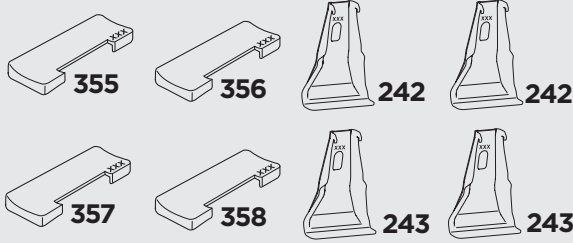

1

Kit 145101

VOLKSWAGEN Polo, 5-dr Hatchback, 18-

ISO 1154-E

1 KIT

2 FOOT PACK

THULE WingBar Evo	THULE WingBar Edge	THULE WingBar	THULE SquareBar Evo	Evo X (scale)	Edge X (scale)
VOLKSWAGEN Polo, 5-dr Hatchback, 18-				40,5	P

THULE ProBar Evo	THULE SlideBar Evo	X (mm/inch)		
VOLKSWAGEN Polo, 5-dr Hatchback, 18-		1056 mm / 41 5/8"		

THULE WingBar Evo	THULE WingBar Edge	THULE WingBar	THULE SquareBar Evo	Evo Y (scale)	Edge Y (scale)
VOLKSWAGEN Polo, 5-dr Hatchback, 18-				33	M

THULE ProBar Evo	THULE SlideBar Evo	Y (mm/inch)		
VOLKSWAGEN Polo, 5-dr Hatchback, 18-		981 mm / 38 5/8"		

	W (mm/inch)	Z (mm/inch)
VOLKSWAGEN Polo, 5-dr Hatchback, 18-	780 mm / 30 3/4"	140 mm / 5 1/2"