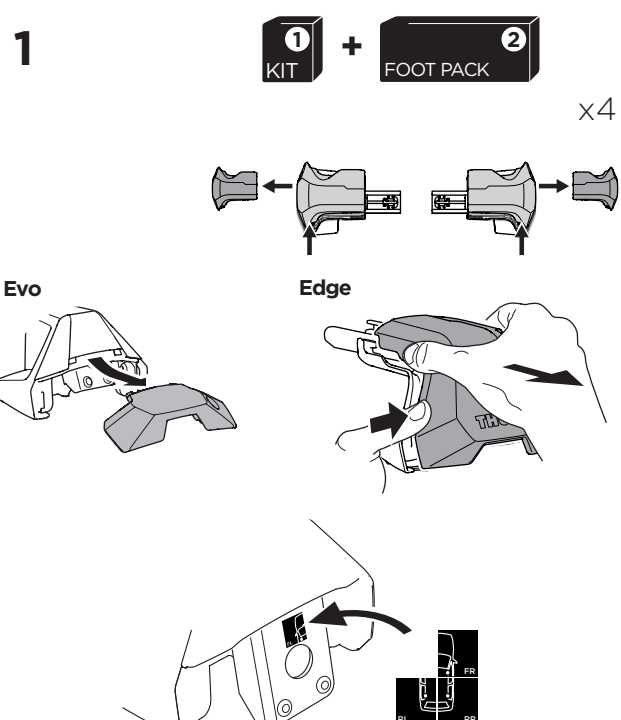

1

Kit 145101

VOLKSWAGEN Polo, 5-dr Hatchback, 18-

ISO 1154-E

1 KIT

2 FOOT PACK

THULE WingBar Evo	THULE WingBar Edge	THULE WingBar	THULE SquareBar Evo	Evo X (scale)	Edge X (scale)
VOLKSWAGEN Polo, 5-dr Hatchback, 18-				40,5	P

THULE ProBar Evo	THULE SlideBar Evo	X (mm/inch)		
VOLKSWAGEN Polo, 5-dr Hatchback, 18-		1056 mm / 41 5/8"		

THULE WingBar Evo	THULE WingBar Edge	THULE WingBar	THULE SquareBar Evo	Evo Y (scale)	Edge Y (scale)
VOLKSWAGEN Polo, 5-dr Hatchback, 18-				33	M

THULE ProBar Evo	THULE SlideBar Evo	Y (mm/inch)		
VOLKSWAGEN Polo, 5-dr Hatchback, 18-		981 mm / 38 5/8"		

	W (mm/inch)	Z (mm/inch)
VOLKSWAGEN Polo, 5-dr Hatchback, 18-	780 mm / 30 3/4"	140 mm / 5 1/2"