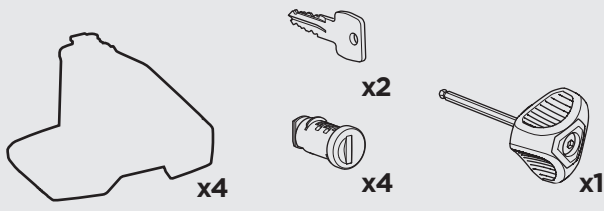

1

Kit 145101

VOLKSWAGEN Polo, 5-dr Hatchback, 18-

ISO 1154-E

1 KIT

2 FOOT PACK

THULE WingBar Evo	THULE WingBar Edge	THULE WingBar	THULE SquareBar Evo	Evo X (scale)	Edge X (scale)
VOLKSWAGEN Polo, 5-dr Hatchback, 18-				40,5	P

THULE ProBar Evo	THULE SlideBar Evo	X (mm/inch)		
VOLKSWAGEN Polo, 5-dr Hatchback, 18-		1056 mm / 41 5/8"		

THULE WingBar Evo	THULE WingBar Edge	THULE WingBar	THULE SquareBar Evo	Evo Y (scale)	Edge Y (scale)
VOLKSWAGEN Polo, 5-dr Hatchback, 18-				33	M

THULE ProBar Evo	THULE SlideBar Evo	Y (mm/inch)		
VOLKSWAGEN Polo, 5-dr Hatchback, 18-		981 mm / 38 5/8"		

	W (mm/inch)	Z (mm/inch)
VOLKSWAGEN Polo, 5-dr Hatchback, 18-	780 mm / 30 3/4"	140 mm / 5 1/2"