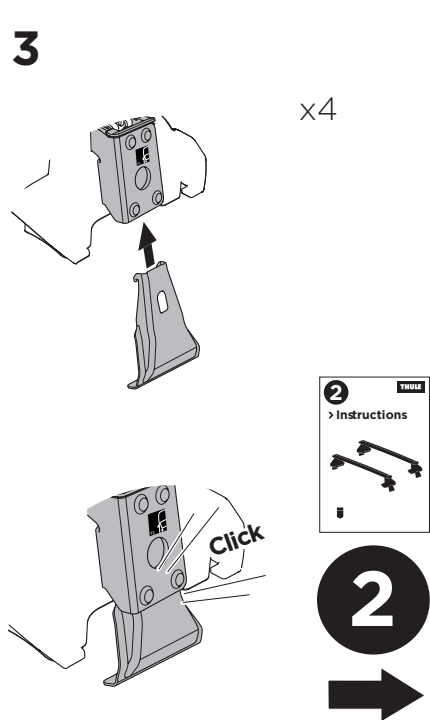

1

Kit 145101

VOLKSWAGEN Polo, 5-dr Hatchback, 18-

ISO 1154-E

1 KIT

2 FOOT PACK

THULE WingBar Evo	THULE WingBar Edge	THULE WingBar	THULE SquareBar Evo	Evo X (scale)	Edge X (scale)
VOLKSWAGEN Polo, 5-dr Hatchback, 18-				40,5	P

THULE ProBar Evo	THULE SlideBar Evo	X (mm/inch)		
VOLKSWAGEN Polo, 5-dr Hatchback, 18-		1056 mm / 41 5/8"		

THULE WingBar Evo	THULE WingBar Edge	THULE WingBar	THULE SquareBar Evo	Evo Y (scale)	Edge Y (scale)
VOLKSWAGEN Polo, 5-dr Hatchback, 18-				33	M

THULE ProBar Evo	THULE SlideBar Evo	Y (mm/inch)		
VOLKSWAGEN Polo, 5-dr Hatchback, 18-		981 mm / 38 5/8"		

	W (mm/inch)	Z (mm/inch)
VOLKSWAGEN Polo, 5-dr Hatchback, 18-	780 mm / 30 3/4"	140 mm / 5 1/2"