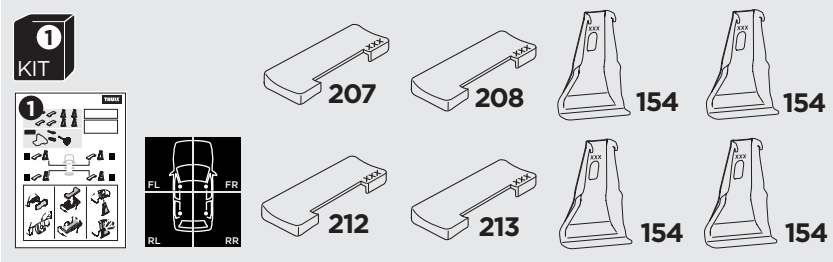

1

Kit 145108

HONDA CR-V, 5-dr SUV, 12-16* / 12-18

*North America

ISO 11154-E

THULE WingBar Evo	THULE WingBar Edge	THULE WingBar	THULE SquareBar Evo	Evo X (scale)	Edge X (scale)
HONDA CR-V, 5-dr SUV, 12-16* / 12-18				45	G
THULE ProBar Evo	THULE SlideBar Evo				X (mm/inch)
HONDA CR-V, 5-dr SUV, 12-16* / 12-18				1101 mm / 43 3/8"	

THULE WingBar Evo	THULE WingBar Edge	THULE WingBar	THULE SquareBar Evo	Evo Y (scale)	Edge Y (scale)
HONDA CR-V, 5-dr SUV, 12-16* / 12-18				42	M
THULE ProBar Evo	THULE SlideBar Evo				Y (mm/inch)
HONDA CR-V, 5-dr SUV, 12-16* / 12-18				1071 mm / 42 1/8"	

	W (mm/inch)	Z (mm/inch)
HONDA CR-V, 5-dr SUV, 12-16* / 12-18	700 mm / 27 1/2"	400 mm / 15 3/4"