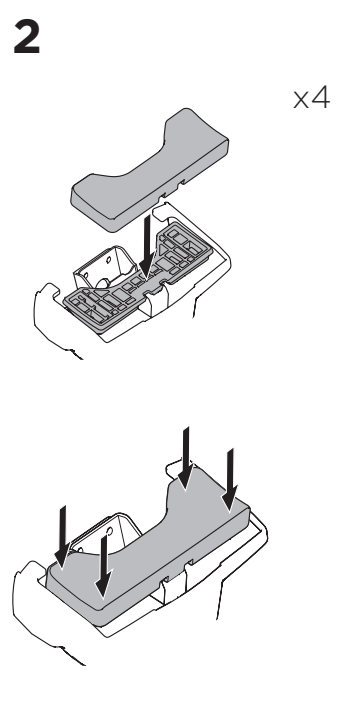

1

Kit 145108

HONDA CR-V, 5-dr SUV, 12-16* / 12-18

*North America

ISO 11154-E

THULE WingBar Evo	THULE WingBar Edge	THULE WingBar	THULE SquareBar Evo	Evo X (scale)	Edge X (scale)
HONDA CR-V, 5-dr SUV, 12-16* / 12-18				45	G
THULE ProBar Evo	THULE SlideBar Evo				X (mm/inch)
HONDA CR-V, 5-dr SUV, 12-16* / 12-18				1101 mm / 43 3/8"	

THULE WingBar Evo	THULE WingBar Edge	THULE WingBar	THULE SquareBar Evo	Evo Y (scale)	Edge Y (scale)
HONDA CR-V, 5-dr SUV, 12-16* / 12-18				42	M
THULE ProBar Evo	THULE SlideBar Evo				Y (mm/inch)
HONDA CR-V, 5-dr SUV, 12-16* / 12-18				1071 mm / 42 1/8"	

	W (mm/inch)	Z (mm/inch)
HONDA CR-V, 5-dr SUV, 12-16* / 12-18	700 mm / 27 1/2"	400 mm / 15 3/4"