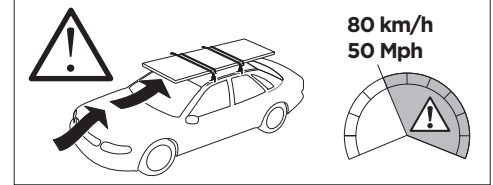

1

Kit 145108

HONDA CR-V, 5-dr SUV, 12-16* / 12-18

*North America

ISO 11154-E

THULE WingBar Evo	THULE WingBar Edge	THULE WingBar	THULE SquareBar Evo	Evo X (scale)	Edge X (scale)
HONDA CR-V, 5-dr SUV, 12-16* / 12-18				45	G
THULE ProBar Evo	THULE SlideBar Evo				X (mm/inch)
HONDA CR-V, 5-dr SUV, 12-16* / 12-18				1101 mm / 43 3/8"	

THULE WingBar Evo	THULE WingBar Edge	THULE WingBar	THULE SquareBar Evo	Evo Y (scale)	Edge Y (scale)
HONDA CR-V, 5-dr SUV, 12-16* / 12-18				42	M
THULE ProBar Evo	THULE SlideBar Evo				Y (mm/inch)
HONDA CR-V, 5-dr SUV, 12-16* / 12-18				1071 mm / 42 1/8"	

	W (mm/inch)	Z (mm/inch)
HONDA CR-V, 5-dr SUV, 12-16* / 12-18	700 mm / 27 1/2"	400 mm / 15 3/4"