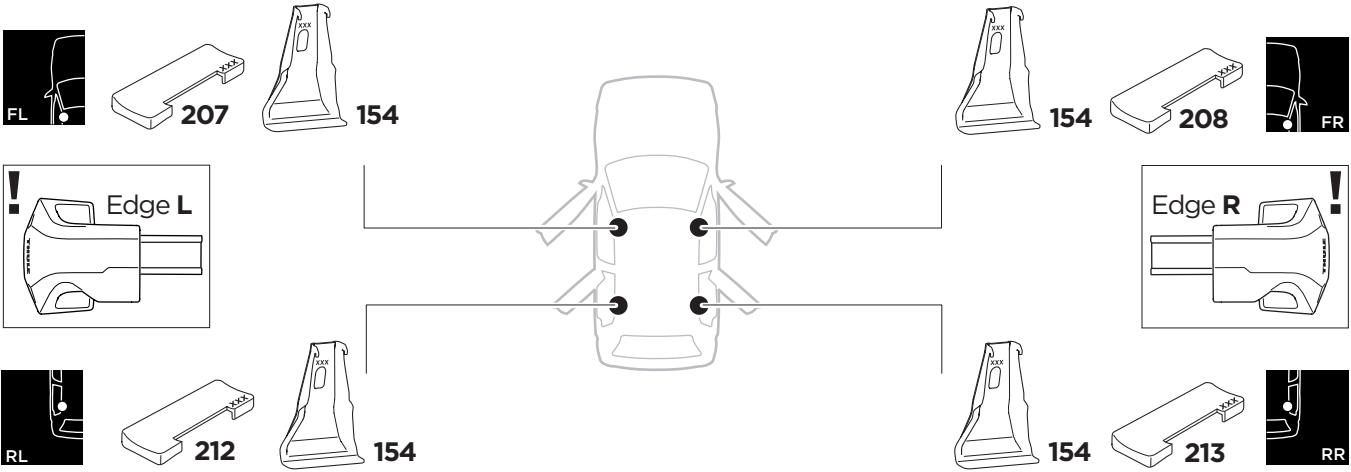

1

Kit 145108

HONDA CR-V, 5-dr SUV, 12-16* / 12-18

*North America

ISO 11154-E

THULE WingBar Evo	THULE WingBar Edge	THULE WingBar	THULE SquareBar Evo	Evo X (scale)	Edge X (scale)
HONDA CR-V, 5-dr SUV, 12-16* / 12-18				45	G
THULE ProBar Evo	THULE SlideBar Evo				X (mm/inch)
HONDA CR-V, 5-dr SUV, 12-16* / 12-18				1101 mm / 43 3/8"	

THULE WingBar Evo	THULE WingBar Edge	THULE WingBar	THULE SquareBar Evo	Evo Y (scale)	Edge Y (scale)
HONDA CR-V, 5-dr SUV, 12-16* / 12-18				42	M
THULE ProBar Evo	THULE SlideBar Evo				Y (mm/inch)
HONDA CR-V, 5-dr SUV, 12-16* / 12-18				1071 mm / 42 1/8"	

	W (mm/inch)	Z (mm/inch)
HONDA CR-V, 5-dr SUV, 12-16* / 12-18	700 mm / 27 1/2"	400 mm / 15 3/4"