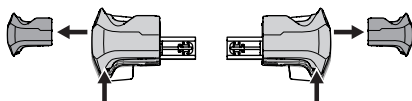

1

Kit 145112

HYUNDAI i30, 5-dr Hatchback, 17-

HYUNDAI i30 Fastback, 5-dr Hatchback, 18- (with glassroof)

ISO 11154-E

1 KIT

2 FOOT PACK

1

x4

Evo

Edge

2

x4

3

x4

THULE WingBar Evo	THULE WingBar Edge	THULE WingBar	THULE SquareBar Evo	Evo X (scale)	Edge X (scale)
HYUNDAI i30, 5-dr Hatchback, 17-				40	Q
HYUNDAI i30 Fastback, 5-dr Hatchback, 18- (with glassroof)				45	G