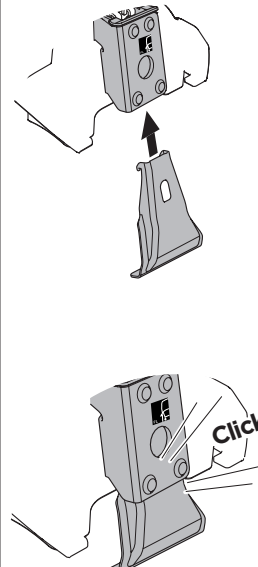

x4

Evo

Edge

2

x4

3

x4

THULE WingBar Evo	THULE WingBar Edge	THULE WingBar	THULE SquareBar Evo	Evo X (scale)	Edge X (scale)
HYUNDAI i30, 5-dr Hatchback, 17-				40	Q
HYUNDAI i30 Fastback, 5-dr Hatchback, 18- (with glassroof)				45	G

THULE ProBar Evo	THULE SlideBar Evo	X (mm/inch)
HYUNDAI i30, 5-dr Hatchback, 17-		1051 mm / 41 ³ / ₈ "
HYUNDAI i30 Fastback, 5-dr Hatchback, 18- (with glassroof)		1101 mm / 43 ³ / ₈ "

THULE WingBar Evo	THULE WingBar Edge	THULE WingBar	THULE SquareBar Evo	Evo Y (scale)	Edge Y (scale)
HYUNDAI i30, 5-dr Hatchback, 17-				36,5	F
HYUNDAI i30 Fastback, 5-dr Hatchback, 18- (with glassroof)				40	Q