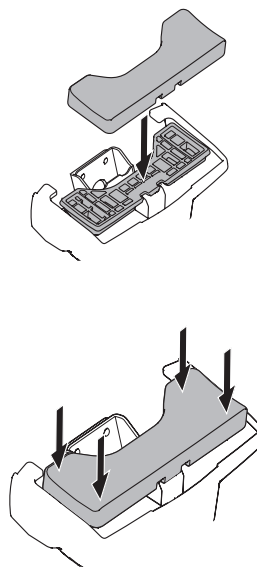

x4

Evo

Edge

2

x4

3

x4

THULE WingBar Evo	THULE WingBar Edge	THULE WingBar	THULE SquareBar Evo	Evo X (scale)	Edge X (scale)
HYUNDAI i30, 5-dr Hatchback, 17-				40	Q
HYUNDAI i30 Fastback, 5-dr Hatchback, 18- (with glassroof)				45	G

THULE ProBar Evo	THULE SlideBar Evo	X (mm/inch)
HYUNDAI i30, 5-dr Hatchback, 17-		1051 mm / 41 ³ / ₈ "
HYUNDAI i30 Fastback, 5-dr Hatchback, 18- (with glassroof)		1101 mm / 43 ³ / ₈ "

THULE WingBar Evo	THULE WingBar Edge	THULE WingBar	THULE SquareBar Evo	Evo Y (scale)	Edge Y (scale)
HYUNDAI i30, 5-dr Hatchback, 17-				36,5	F
HYUNDAI i30 Fastback, 5-dr Hatchback, 18- (with glassroof)				40	Q

THULE ProBar Evo	THULE SlideBar Evo	Y (mm/inch)
HYUNDAI i30, 5-dr Hatchback, 17-		1016 mm / 40"
HYUNDAI i30 Fastback, 5-dr Hatchback, 18- (with glassroof)		1051 mm / 41 ³ / ₈ "

	W (mm/inch)	Z (mm/inch)
HYUNDAI i30, 5-dr Hatchback, 17-	710 mm / 28"	200 mm / 7 ⁷ / ₈ "
HYUNDAI i30 Fastback, 5-dr Hatchback, 18- (with glassroof)	600 mm / 23 ⁵ / ₈ "	225 mm / 8 ⁷ / ₈ "