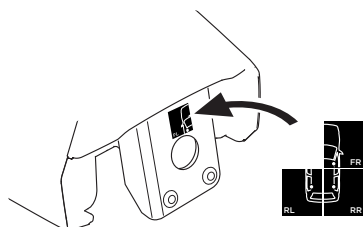

1

Kit 145112

HYUNDAI i30, 5-dr Hatchback, 17-

HYUNDAI i30 Fastback, 5-dr Hatchback, 18- (with glassroof)

ISO 11154-E

1 KIT

2 FOOT PACK

1

x4

Evo

Edge

2

x4

3

x4

THULE WingBar Evo	THULE WingBar Edge	THULE WingBar	THULE SquareBar Evo	Evo X (scale)	Edge X (scale)
HYUNDAI i30, 5-dr Hatchback, 17-				40	Q
HYUNDAI i30 Fastback, 5-dr Hatchback, 18- (with glassroof)				45	G

THULE ProBar Evo	THULE SlideBar Evo	X (mm/inch)
HYUNDAI i30, 5-dr Hatchback, 17-		1051 mm / 41 ³ / ₈ "
HYUNDAI i30 Fastback, 5-dr Hatchback, 18- (with glassroof)		1101 mm / 43 ³ / ₈ "

THULE WingBar Evo	THULE WingBar Edge	THULE WingBar	THULE SquareBar Evo	Evo Y (scale)	Edge Y (scale)
HYUNDAI i30, 5-dr Hatchback, 17-				36,5	F
HYUNDAI i30 Fastback, 5-dr Hatchback, 18- (with glassroof)				40	Q

THULE ProBar Evo	THULE SlideBar Evo	Y (mm/inch)
HYUNDAI i30, 5-dr Hatchback, 17-		1016 mm / 40"
HYUNDAI i30 Fastback, 5-dr Hatchback, 18- (with glassroof)		1051 mm / 41 ³ / ₈ "

	W (mm/inch)	Z (mm/inch)
HYUNDAI i30, 5-dr Hatchback, 17-	710 mm / 28"	200 mm / 7 ⁷ / ₈ "
HYUNDAI i30 Fastback, 5-dr Hatchback, 18- (with glassroof)	600 mm / 23 ⁵ / ₈ "	225 mm / 8 ⁷ / ₈ "