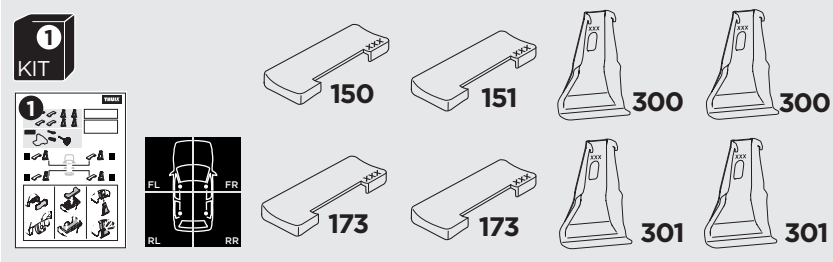

1

Kit 145118

TOYOTA RAV4 (Mk. III), 5-dr SUV, 05-12

ISO 11154-E

THULE WingBar Evo	THULE WingBar Edge	THULE WingBar	THULE SquareBar Evo	Evo X (scale)	Edge X (scale)
TOYOTA RAV4 (Mk. III), 5-dr SUV, 05-12				42,5	L
THULE ProBar Evo	THULE SlideBar Evo				X (mm/inch)
TOYOTA RAV4 (Mk. III), 5-dr SUV, 05-12				1076 mm / 42 3/8"	

THULE WingBar Evo	THULE WingBar Edge	THULE WingBar	THULE SquareBar Evo	Evo Y (scale)	Edge Y (scale)
TOYOTA RAV4 (Mk. III), 5-dr SUV, 05-12				38,5	B
THULE ProBar Evo	THULE SlideBar Evo				Y (mm/inch)
TOYOTA RAV4 (Mk. III), 5-dr SUV, 05-12				1036 mm / 40 3/4"	

	W (mm/inch)	Z (mm/inch)
TOYOTA RAV4 (Mk. III), 5-dr SUV, 05-12	700 mm / 27 1/2"	430 mm / 16 7/8"