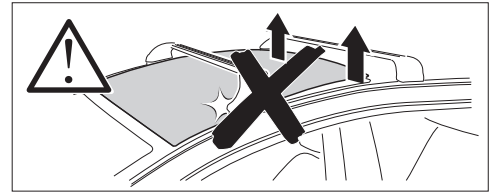

1

Kit 145122

OPEL Grandland X, 5-dr SUV, 18-
VAUXHALL Grandland X, 5-dr SUV, 18-

ISO 11154-E

THULE WingBar Evo	THULE WingBar Edge	THULE WingBar	THULE SquareBar Evo	Evo X (scale)	Edge X (scale)
OPEL Grandland X, 5-dr SUV, 18-				45,5	F
VAUXHALL Grandland X, 5-dr SUV, 18-				45,5	F

THULE ProBar Evo	THULE SlideBar Evo	X (mm/inch)		
OPEL Grandland X, 5-dr SUV, 18-		1106 mm / 43 1/2"		
VAUXHALL Grandland X, 5-dr SUV, 18-		1106 mm / 43 1/2"		

THULE WingBar Evo	THULE WingBar Edge	THULE WingBar	THULE SquareBar Evo	Evo Y (scale)	Edge Y (scale)
OPEL Grandland X, 5-dr SUV, 18-				41	O
VAUXHALL Grandland X, 5-dr SUV, 18-				41	O

THULE ProBar Evo	THULE SlideBar Evo	Y (mm/inch)		
OPEL Grandland X, 5-dr SUV, 18-		1061 mm / 41 3/4"		
VAUXHALL Grandland X, 5-dr SUV, 18-		1061 mm / 41 3/4"		

	W (mm/inch)	Z (mm/inch)
OPEL Grandland X, 5-dr SUV, 18-	720 mm / 28 3/8"	264 mm / 10 3/8"
VAUXHALL Grandland X, 5-dr SUV, 18-	720 mm / 28 3/8"	264 mm / 10 3/8"