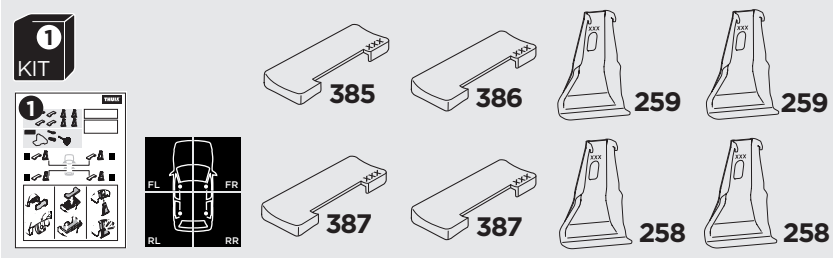

1

Kit 145122

OPEL Grandland X, 5-dr SUV, 18-
VAUXHALL Grandland X, 5-dr SUV, 18-

ISO 11154-E

THULE WingBar Evo	THULE WingBar Edge	THULE WingBar	THULE SquareBar Evo	Evo X (scale)	Edge X (scale)
OPEL Grandland X, 5-dr SUV, 18-				45,5	F
VAUXHALL Grandland X, 5-dr SUV, 18-				45,5	F

THULE ProBar Evo	THULE SlideBar Evo	X (mm/inch)		
OPEL Grandland X, 5-dr SUV, 18-		1106 mm / 43 1/2"		
VAUXHALL Grandland X, 5-dr SUV, 18-		1106 mm / 43 1/2"		

THULE WingBar Evo	THULE WingBar Edge	THULE WingBar	THULE SquareBar Evo	Evo Y (scale)	Edge Y (scale)
OPEL Grandland X, 5-dr SUV, 18-				41	O
VAUXHALL Grandland X, 5-dr SUV, 18-				41	O

THULE ProBar Evo	THULE SlideBar Evo	Y (mm/inch)		
OPEL Grandland X, 5-dr SUV, 18-		1061 mm / 41 3/4"		
VAUXHALL Grandland X, 5-dr SUV, 18-		1061 mm / 41 3/4"		

	W (mm/inch)	Z (mm/inch)
OPEL Grandland X, 5-dr SUV, 18-	720 mm / 28 3/8"	264 mm / 10 3/8"
VAUXHALL Grandland X, 5-dr SUV, 18-	720 mm / 28 3/8"	264 mm / 10 3/8"