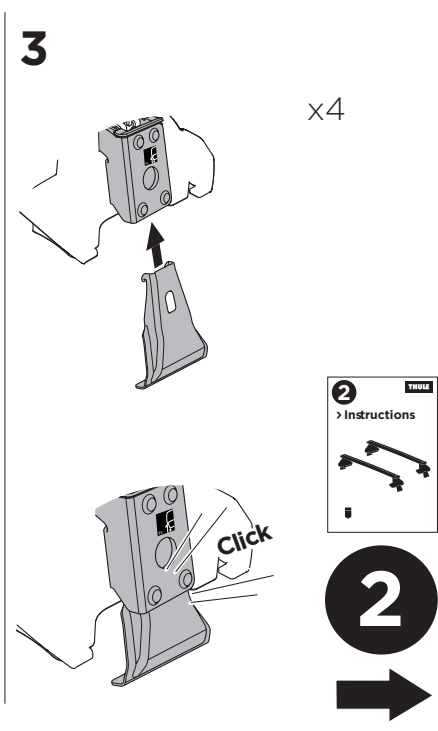

1

Kit 145122

OPEL Grandland X, 5-dr SUV, 18-
VAUXHALL Grandland X, 5-dr SUV, 18-

ISO 11154-E

THULE WingBar Evo	THULE WingBar Edge	THULE WingBar	THULE SquareBar Evo	Evo X (scale)	Edge X (scale)
OPEL Grandland X, 5-dr SUV, 18-				45,5	F
VAUXHALL Grandland X, 5-dr SUV, 18-				45,5	F

THULE ProBar Evo	THULE SlideBar Evo	X (mm/inch)		
OPEL Grandland X, 5-dr SUV, 18-		1106 mm / 43 1/2"		
VAUXHALL Grandland X, 5-dr SUV, 18-		1106 mm / 43 1/2"		

THULE WingBar Evo	THULE WingBar Edge	THULE WingBar	THULE SquareBar Evo	Evo Y (scale)	Edge Y (scale)
OPEL Grandland X, 5-dr SUV, 18-				41	O
VAUXHALL Grandland X, 5-dr SUV, 18-				41	O

THULE ProBar Evo	THULE SlideBar Evo	Y (mm/inch)		
OPEL Grandland X, 5-dr SUV, 18-		1061 mm / 41 3/4"		
VAUXHALL Grandland X, 5-dr SUV, 18-		1061 mm / 41 3/4"		

	W (mm/inch)	Z (mm/inch)
OPEL Grandland X, 5-dr SUV, 18-	720 mm / 28 3/8"	264 mm / 10 3/8"
VAUXHALL Grandland X, 5-dr SUV, 18-	720 mm / 28 3/8"	264 mm / 10 3/8"