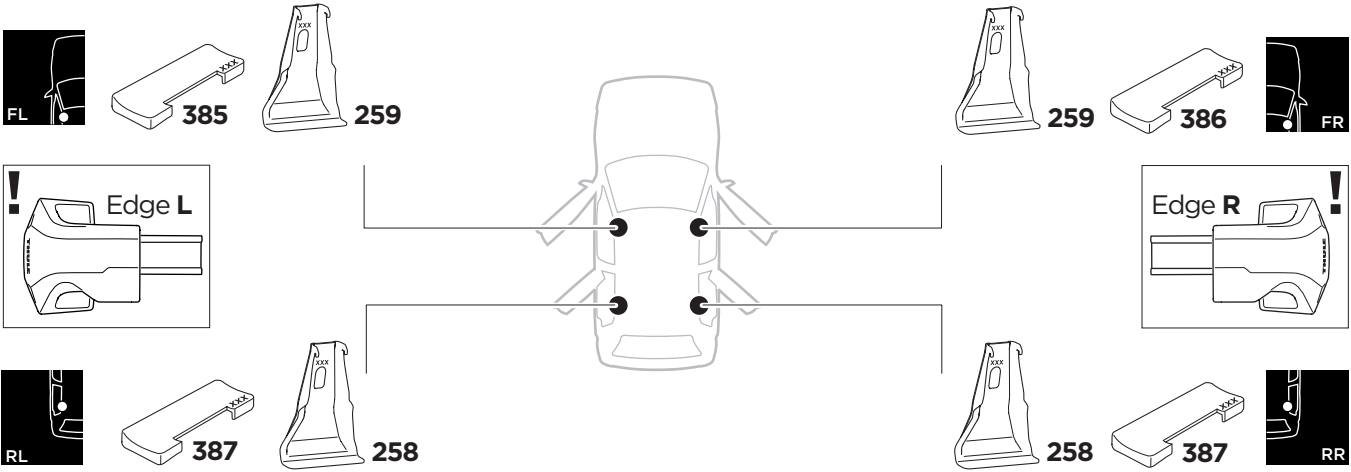

1

Kit 145122

OPEL Grandland X, 5-dr SUV, 18-
VAUXHALL Grandland X, 5-dr SUV, 18-

ISO 11154-E

THULE WingBar Evo	THULE WingBar Edge	THULE WingBar	THULE SquareBar Evo	Evo X (scale)	Edge X (scale)
OPEL Grandland X, 5-dr SUV, 18-				45,5	F
VAUXHALL Grandland X, 5-dr SUV, 18-				45,5	F

THULE ProBar Evo	THULE SlideBar Evo	X (mm/inch)		
OPEL Grandland X, 5-dr SUV, 18-		1106 mm / 43 1/2"		
VAUXHALL Grandland X, 5-dr SUV, 18-		1106 mm / 43 1/2"		

THULE WingBar Evo	THULE WingBar Edge	THULE WingBar	THULE SquareBar Evo	Evo Y (scale)	Edge Y (scale)
OPEL Grandland X, 5-dr SUV, 18-				41	O
VAUXHALL Grandland X, 5-dr SUV, 18-				41	O

THULE ProBar Evo	THULE SlideBar Evo	Y (mm/inch)		
OPEL Grandland X, 5-dr SUV, 18-		1061 mm / 41 3/4"		
VAUXHALL Grandland X, 5-dr SUV, 18-		1061 mm / 41 3/4"		

	W (mm/inch)	Z (mm/inch)
OPEL Grandland X, 5-dr SUV, 18-	720 mm / 28 3/8"	264 mm / 10 3/8"
VAUXHALL Grandland X, 5-dr SUV, 18-	720 mm / 28 3/8"	264 mm / 10 3/8"