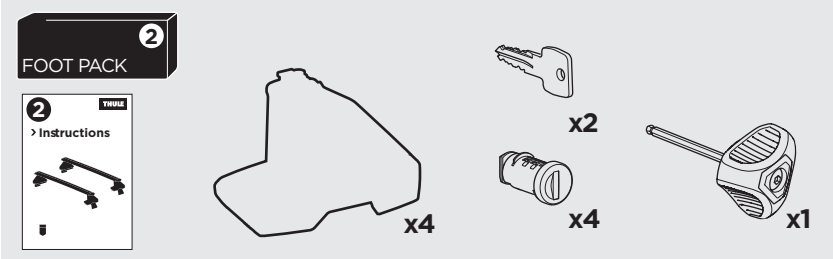

1

Kit 145122

OPEL Grandland X, 5-dr SUV, 18-
VAUXHALL Grandland X, 5-dr SUV, 18-

ISO 11154-E

THULE WingBar Evo	THULE WingBar Edge	THULE WingBar	THULE SquareBar Evo	Evo X (scale)	Edge X (scale)
OPEL Grandland X, 5-dr SUV, 18-				45,5	F
VAUXHALL Grandland X, 5-dr SUV, 18-				45,5	F

THULE ProBar Evo	THULE SlideBar Evo	X (mm/inch)		
OPEL Grandland X, 5-dr SUV, 18-		1106 mm / 43 1/2"		
VAUXHALL Grandland X, 5-dr SUV, 18-		1106 mm / 43 1/2"		

THULE WingBar Evo	THULE WingBar Edge	THULE WingBar	THULE SquareBar Evo	Evo Y (scale)	Edge Y (scale)
OPEL Grandland X, 5-dr SUV, 18-				41	O
VAUXHALL Grandland X, 5-dr SUV, 18-				41	O

THULE ProBar Evo	THULE SlideBar Evo	Y (mm/inch)		
OPEL Grandland X, 5-dr SUV, 18-		1061 mm / 41 3/4"		
VAUXHALL Grandland X, 5-dr SUV, 18-		1061 mm / 41 3/4"		

	W (mm/inch)	Z (mm/inch)
OPEL Grandland X, 5-dr SUV, 18-	720 mm / 28 3/8"	264 mm / 10 3/8"
VAUXHALL Grandland X, 5-dr SUV, 18-	720 mm / 28 3/8"	264 mm / 10 3/8"