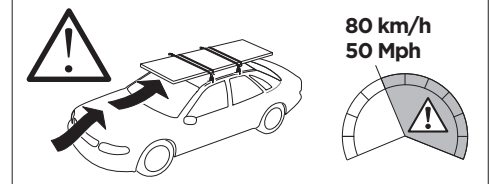

1

Kit 145122

OPEL Grandland X, 5-dr SUV, 18-
VAUXHALL Grandland X, 5-dr SUV, 18-

ISO 11154-E

THULE WingBar Evo	THULE WingBar Edge	THULE WingBar	THULE SquareBar Evo	Evo X (scale)	Edge X (scale)
OPEL Grandland X, 5-dr SUV, 18-				45,5	F
VAUXHALL Grandland X, 5-dr SUV, 18-				45,5	F

THULE ProBar Evo	THULE SlideBar Evo	X (mm/inch)		
OPEL Grandland X, 5-dr SUV, 18-		1106 mm / 43 1/2"		
VAUXHALL Grandland X, 5-dr SUV, 18-		1106 mm / 43 1/2"		

THULE WingBar Evo	THULE WingBar Edge	THULE WingBar	THULE SquareBar Evo	Evo Y (scale)	Edge Y (scale)
OPEL Grandland X, 5-dr SUV, 18-				41	O
VAUXHALL Grandland X, 5-dr SUV, 18-				41	O

THULE ProBar Evo	THULE SlideBar Evo	Y (mm/inch)		
OPEL Grandland X, 5-dr SUV, 18-		1061 mm / 41 3/4"		
VAUXHALL Grandland X, 5-dr SUV, 18-		1061 mm / 41 3/4"		

	W (mm/inch)	Z (mm/inch)
OPEL Grandland X, 5-dr SUV, 18-	720 mm / 28 3/8"	264 mm / 10 3/8"
VAUXHALL Grandland X, 5-dr SUV, 18-	720 mm / 28 3/8"	264 mm / 10 3/8"