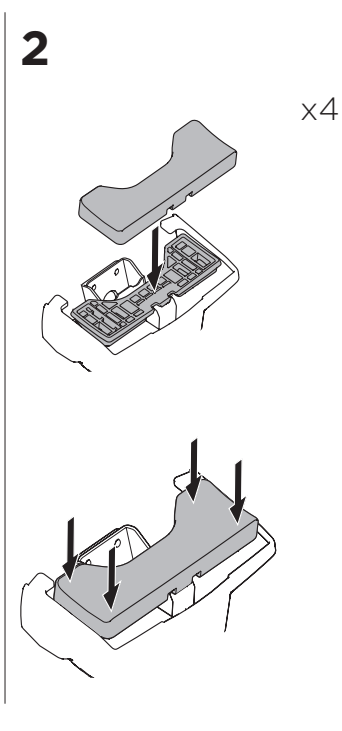

1

Kit 145122

OPEL Grandland X, 5-dr SUV, 18-
VAUXHALL Grandland X, 5-dr SUV, 18-

ISO 11154-E

THULE WingBar Evo	THULE WingBar Edge	THULE WingBar	THULE SquareBar Evo	Evo X (scale)	Edge X (scale)
OPEL Grandland X, 5-dr SUV, 18-				45,5	F
VAUXHALL Grandland X, 5-dr SUV, 18-				45,5	F

THULE ProBar Evo	THULE SlideBar Evo	X (mm/inch)		
OPEL Grandland X, 5-dr SUV, 18-		1106 mm / 43 1/2"		
VAUXHALL Grandland X, 5-dr SUV, 18-		1106 mm / 43 1/2"		

THULE WingBar Evo	THULE WingBar Edge	THULE WingBar	THULE SquareBar Evo	Evo Y (scale)	Edge Y (scale)
OPEL Grandland X, 5-dr SUV, 18-				41	O
VAUXHALL Grandland X, 5-dr SUV, 18-				41	O

THULE ProBar Evo	THULE SlideBar Evo	Y (mm/inch)		
OPEL Grandland X, 5-dr SUV, 18-		1061 mm / 41 3/4"		
VAUXHALL Grandland X, 5-dr SUV, 18-		1061 mm / 41 3/4"		

	W (mm/inch)	Z (mm/inch)
OPEL Grandland X, 5-dr SUV, 18-	720 mm / 28 3/8"	264 mm / 10 3/8"
VAUXHALL Grandland X, 5-dr SUV, 18-	720 mm / 28 3/8"	264 mm / 10 3/8"