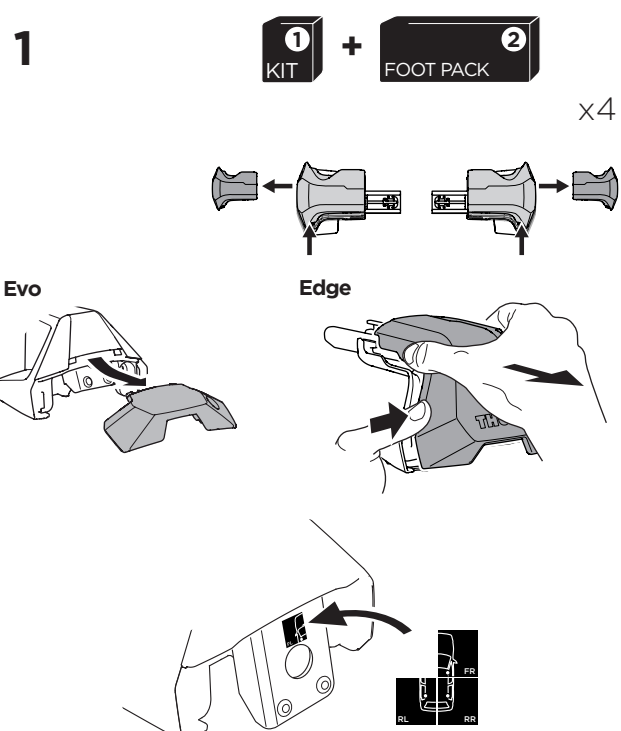

1

Kit 145122

OPEL Grandland X, 5-dr SUV, 18-
VAUXHALL Grandland X, 5-dr SUV, 18-

ISO 11154-E

THULE WingBar Evo	THULE WingBar Edge	THULE WingBar	THULE SquareBar Evo	Evo X (scale)	Edge X (scale)
OPEL Grandland X, 5-dr SUV, 18-				45,5	F
VAUXHALL Grandland X, 5-dr SUV, 18-				45,5	F

THULE ProBar Evo	THULE SlideBar Evo	X (mm/inch)		
OPEL Grandland X, 5-dr SUV, 18-		1106 mm / 43 1/2"		
VAUXHALL Grandland X, 5-dr SUV, 18-		1106 mm / 43 1/2"		

THULE WingBar Evo	THULE WingBar Edge	THULE WingBar	THULE SquareBar Evo	Evo Y (scale)	Edge Y (scale)
OPEL Grandland X, 5-dr SUV, 18-				41	O
VAUXHALL Grandland X, 5-dr SUV, 18-				41	O

THULE ProBar Evo	THULE SlideBar Evo	Y (mm/inch)		
OPEL Grandland X, 5-dr SUV, 18-		1061 mm / 41 3/4"		
VAUXHALL Grandland X, 5-dr SUV, 18-		1061 mm / 41 3/4"		

	W (mm/inch)	Z (mm/inch)
OPEL Grandland X, 5-dr SUV, 18-	720 mm / 28 3/8"	264 mm / 10 3/8"
VAUXHALL Grandland X, 5-dr SUV, 18-	720 mm / 28 3/8"	264 mm / 10 3/8"