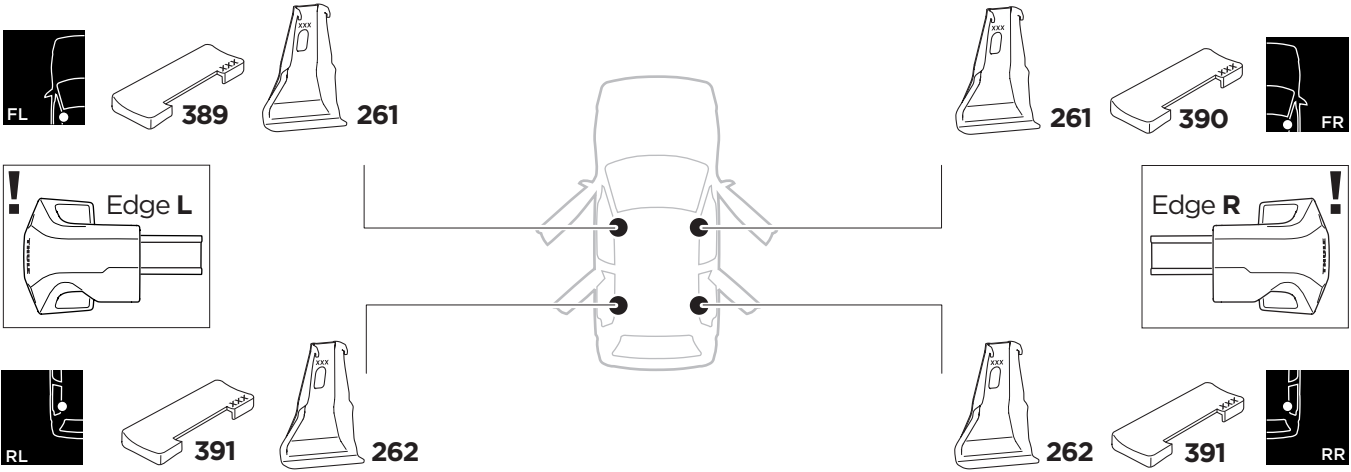

# 1

## Kit 145126

HONDA Jazz, 5-dr Hatchback, 08-14

ISO 11154-E

THULE WingBar Evo	THULE WingBar Edge	THULE WingBar	THULE SquareBar Evo	<b>Evo X (scale)</b>	<b>Edge X (scale)</b>
<b>HONDA Jazz, 5-dr Hatchback, 08-14</b>				<b>35,5</b>	<b>H</b>

THULE ProBar Evo	THULE SlideBar Evo	<b>X (mm/inch)</b>		
<b>HONDA Jazz, 5-dr Hatchback, 08-14</b>		<b>1006 mm / 39 5/8"</b>		

THULE WingBar Evo	THULE WingBar Edge	THULE WingBar	THULE SquareBar Evo	<b>Evo Y (scale)</b>	<b>Edge Y (scale)</b>
<b>HONDA Jazz, 5-dr Hatchback, 08-14</b>				<b>28</b>	<b>E</b>

THULE ProBar Evo	THULE SlideBar Evo	<b>Y (mm/inch)</b>		
<b>HONDA Jazz, 5-dr Hatchback, 08-14</b>		<b>931 mm / 36 5/8"</b>		

	<b>W (mm/inch)</b>	<b>Z (mm/inch)</b>
<b>HONDA Jazz, 5-dr Hatchback, 08-14</b>	<b>700 mm / 27 1/2"</b>	<b>310 mm / 12 1/4"</b>