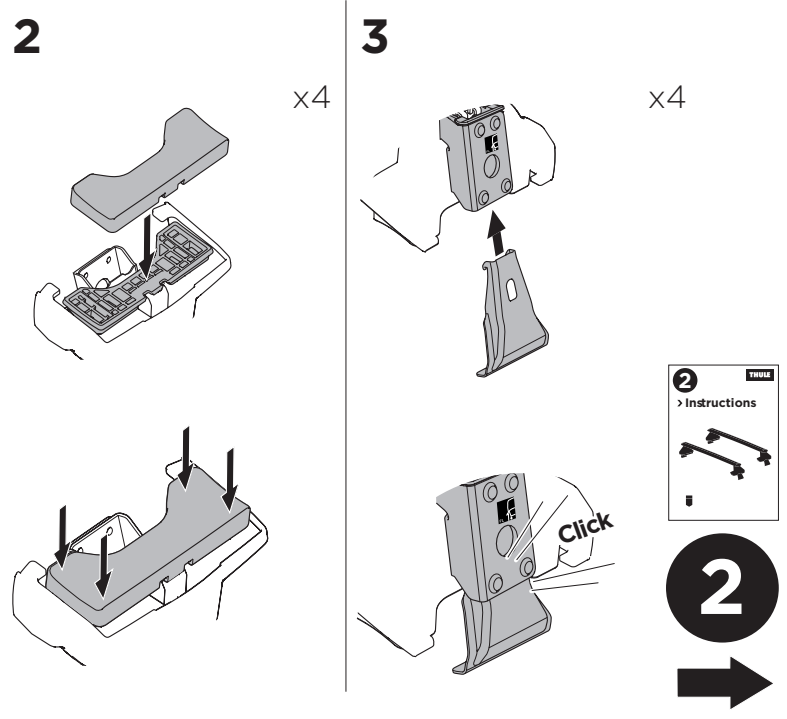

## Kit 145126

HONDA Jazz, 5-dr Hatchback, 08-14

ISO 11154-E

THULE WingBar Evo	THULE WingBar Edge	THULE WingBar	THULE SquareBar Evo	<b>Evo X (scale)</b>	<b>Edge X (scale)</b>
<b>HONDA Jazz, 5-dr Hatchback, 08-14</b>				<b>35,5</b>	<b>H</b>

THULE ProBar Evo	THULE SlideBar Evo	<b>X (mm/inch)</b>		
<b>HONDA Jazz, 5-dr Hatchback, 08-14</b>		<b>1006 mm / 39 5/8"</b>		

THULE WingBar Evo	THULE WingBar Edge	THULE WingBar	THULE SquareBar Evo	<b>Evo Y (scale)</b>	<b>Edge Y (scale)</b>
<b>HONDA Jazz, 5-dr Hatchback, 08-14</b>				<b>28</b>	<b>E</b>

THULE ProBar Evo	THULE SlideBar Evo	<b>Y (mm/inch)</b>		
<b>HONDA Jazz, 5-dr Hatchback, 08-14</b>		<b>931 mm / 36 5/8"</b>		

	<b>W (mm/inch)</b>	<b>Z (mm/inch)</b>
<b>HONDA Jazz, 5-dr Hatchback, 08-14</b>	<b>700 mm / 27 1/2"</b>	<b>310 mm / 12 1/4"</b>