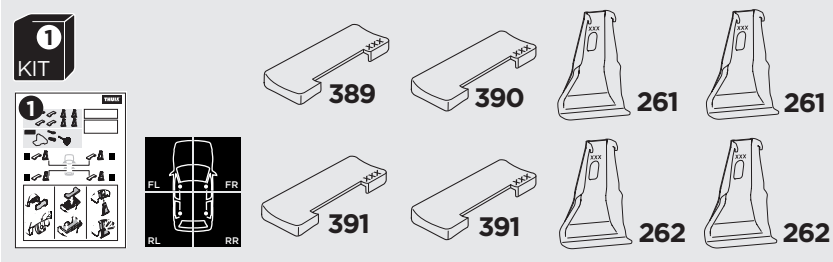

## Kit 145126

HONDA Jazz, 5-dr Hatchback, 08-14

ISO 11154-E

THULE WingBar Evo	THULE WingBar Edge	THULE WingBar	THULE SquareBar Evo	<b>Evo X (scale)</b>	<b>Edge X (scale)</b>
<b>HONDA Jazz, 5-dr Hatchback, 08-14</b>				<b>35,5</b>	<b>H</b>

THULE ProBar Evo	THULE SlideBar Evo	<b>X (mm/inch)</b>		
<b>HONDA Jazz, 5-dr Hatchback, 08-14</b>		<b>1006 mm / 39 5/8"</b>		

THULE WingBar Evo	THULE WingBar Edge	THULE WingBar	THULE SquareBar Evo	<b>Evo Y (scale)</b>	<b>Edge Y (scale)</b>
<b>HONDA Jazz, 5-dr Hatchback, 08-14</b>				<b>28</b>	<b>E</b>

THULE ProBar Evo	THULE SlideBar Evo	<b>Y (mm/inch)</b>		
<b>HONDA Jazz, 5-dr Hatchback, 08-14</b>		<b>931 mm / 36 5/8"</b>		

	<b>W (mm/inch)</b>	<b>Z (mm/inch)</b>
<b>HONDA Jazz, 5-dr Hatchback, 08-14</b>	<b>700 mm / 27 1/2"</b>	<b>310 mm / 12 1/4"</b>