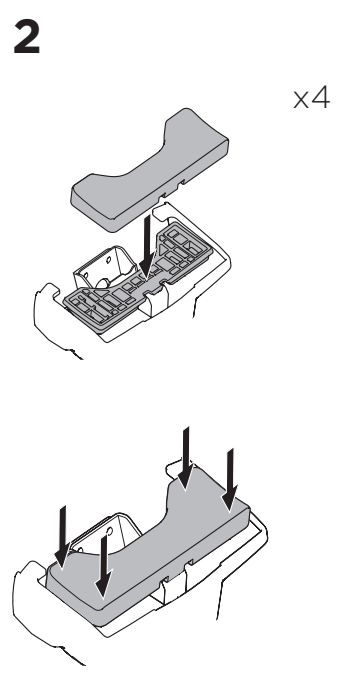

THULE WingBar Evo THULE WingBar Edge THULE WingBar THULE SquareBar Evo	Evo X (scale)	Edge X (scale)
SCION iM , 5-dr Hatchback, 16-16	31	Q
TOYOTA Auris , 5-dr Hatchback, 13-19	31	Q
TOYOTA Corolla , 5-dr Hatchback, 13-18	31	Q
TOYOTA Corolla iM , 5-dr Hatchback, *17-18	31	Q

THULE ProBar Evo THULE SlideBar Evo	X (mm/inch)
SCION iM , 5-dr Hatchback, 16-16	961 mm / 37 7/8"
TOYOTA Auris , 5-dr Hatchback, 13-19	961 mm / 37 7/8"
TOYOTA Corolla , 5-dr Hatchback, 13-18	961 mm / 37 7/8"
TOYOTA Corolla iM , 5-dr Hatchback, *17-18	961 mm / 37 7/8"