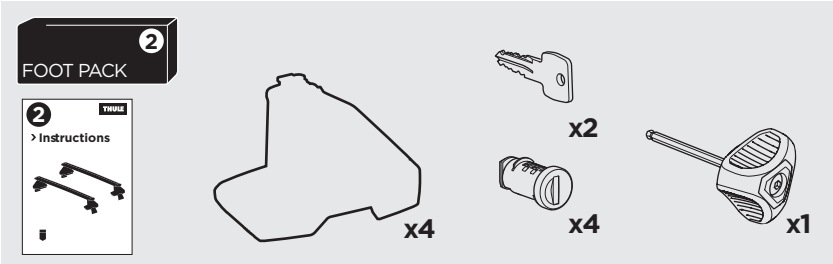

1

Kit 145130

SCION iM, 5-dr Hatchback, 16-16

TOYOTA Auris, 5-dr Hatchback, 13-19

TOYOTA Corolla, 5-dr Hatchback, 13-18

TOYOTA Corolla iM, 5-dr Hatchback, *17-18

*North America

ISO 11154-E

THULE WingBar Evo THULE WingBar Edge THULE WingBar THULE SquareBar Evo	Evo X (scale)	Edge X (scale)
SCION iM , 5-dr Hatchback, 16-16	31	Q
TOYOTA Auris , 5-dr Hatchback, 13-19	31	Q
TOYOTA Corolla , 5-dr Hatchback, 13-18	31	Q
TOYOTA Corolla iM , 5-dr Hatchback, *17-18	31	Q