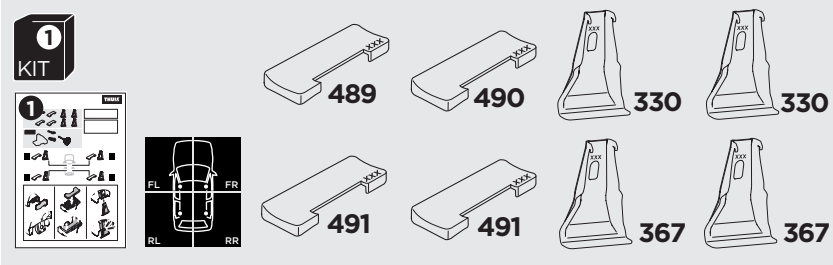

1

Kit 145130

SCION iM, 5-dr Hatchback, 16-16

TOYOTA Auris, 5-dr Hatchback, 13-19

TOYOTA Corolla, 5-dr Hatchback, 13-18

TOYOTA Corolla iM, 5-dr Hatchback, *17-18

*North America

ISO 11154-E

THULE WingBar Evo THULE WingBar Edge THULE WingBar THULE SquareBar Evo	Evo X (scale)	Edge X (scale)
SCION iM , 5-dr Hatchback, 16-16	31	Q
TOYOTA Auris , 5-dr Hatchback, 13-19	31	Q
TOYOTA Corolla , 5-dr Hatchback, 13-18	31	Q
TOYOTA Corolla iM , 5-dr Hatchback, *17-18	31	Q

THULE ProBar Evo THULE SlideBar Evo	X (mm/inch)
SCION iM , 5-dr Hatchback, 16-16	961 mm / 37 7/8"
TOYOTA Auris , 5-dr Hatchback, 13-19	961 mm / 37 7/8"
TOYOTA Corolla , 5-dr Hatchback, 13-18	961 mm / 37 7/8"
TOYOTA Corolla iM , 5-dr Hatchback, *17-18	961 mm / 37 7/8"