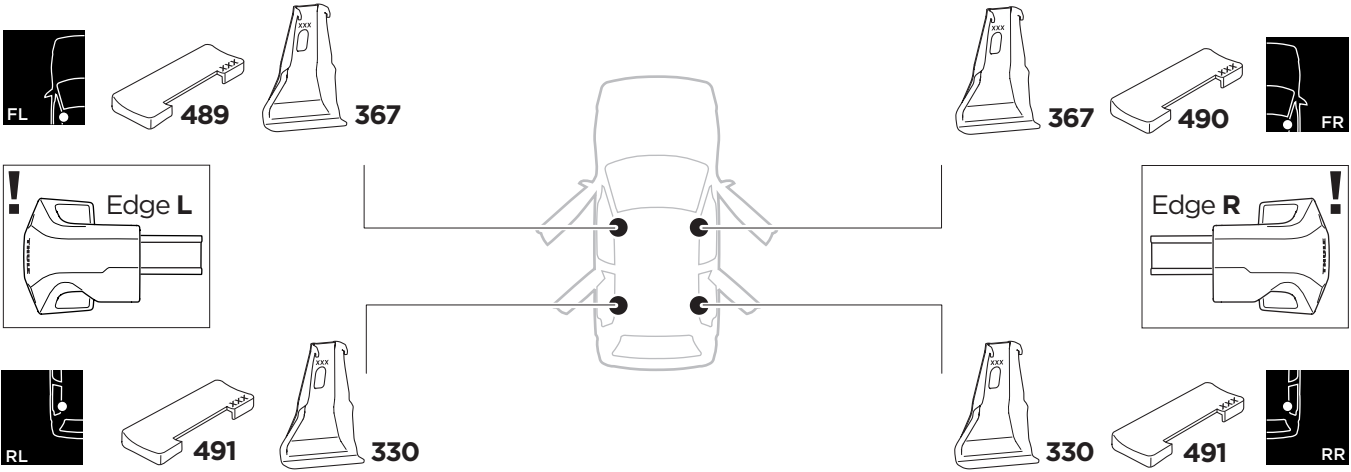

1

Kit 145130

SCION iM, 5-dr Hatchback, 16-16

TOYOTA Auris, 5-dr Hatchback, 13-19

TOYOTA Corolla, 5-dr Hatchback, 13-18

TOYOTA Corolla iM, 5-dr Hatchback, *17-18

*North America

ISO 11154-E

THULE WingBar Evo THULE WingBar Edge THULE WingBar THULE SquareBar Evo	Evo X (scale)	Edge X (scale)
SCION iM , 5-dr Hatchback, 16-16	31	Q
TOYOTA Auris , 5-dr Hatchback, 13-19	31	Q
TOYOTA Corolla , 5-dr Hatchback, 13-18	31	Q
TOYOTA Corolla iM , 5-dr Hatchback, *17-18	31	Q

THULE ProBar Evo THULE SlideBar Evo	X (mm/inch)
SCION iM , 5-dr Hatchback, 16-16	961 mm / 37 7/8"
TOYOTA Auris , 5-dr Hatchback, 13-19	961 mm / 37 7/8"
TOYOTA Corolla , 5-dr Hatchback, 13-18	961 mm / 37 7/8"
TOYOTA Corolla iM , 5-dr Hatchback, *17-18	961 mm / 37 7/8"