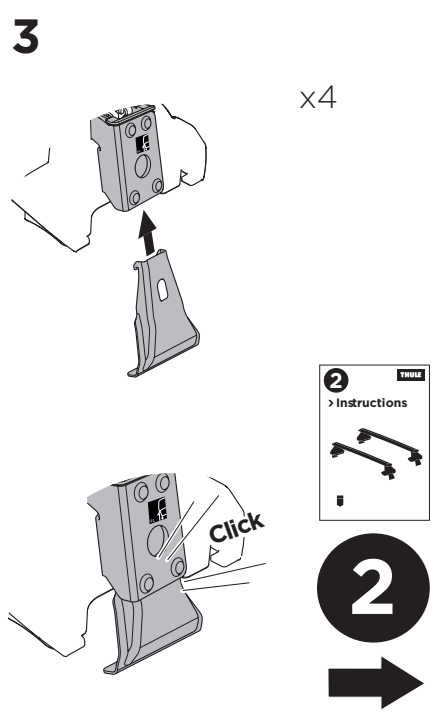

## Kit 145133

HYUNDAI iX20, 5-dr Hatchback, 10-  
KIA Venga, 5-dr Hatchback, 10-

ISO 11154-E

THULE WingBar Evo          THULE WingBar Edge          THULE WingBar          THULE SquareBar Evo	Evo X (scale)	Edge X (scale)
HYUNDAI iX20, 5-dr Hatchback, 10-	44	I
KIA Venga, 5-dr Hatchback, 10-	43,5	J

THULE ProBar Evo          THULE SlideBar Evo	X (mm/inch)
HYUNDAI iX20, 5-dr Hatchback, 10-	1091 mm / 43"
KIA Venga, 5-dr Hatchback, 10-	1086 mm / 42 3/4"

THULE WingBar Evo          THULE WingBar Edge          THULE WingBar          THULE SquareBar Evo	Evo Y (scale)	Edge Y (scale)
HYUNDAI iX20, 5-dr Hatchback, 10-	39	A
KIA Venga, 5-dr Hatchback, 10-	38,5	B

THULE ProBar Evo          THULE SlideBar Evo	Y (mm/inch)
HYUNDAI iX20, 5-dr Hatchback, 10-	1041 mm / 41"
KIA Venga, 5-dr Hatchback, 10-	1036 mm / 40 3/4"

	W (mm/inch)	Z (mm/inch)
HYUNDAI iX20, 5-dr Hatchback, 10-	620 mm / 24 3/8"	275 mm / 10 7/8"
KIA Venga, 5-dr Hatchback, 10-	710 mm / 28"	275 mm / 10 7/8"