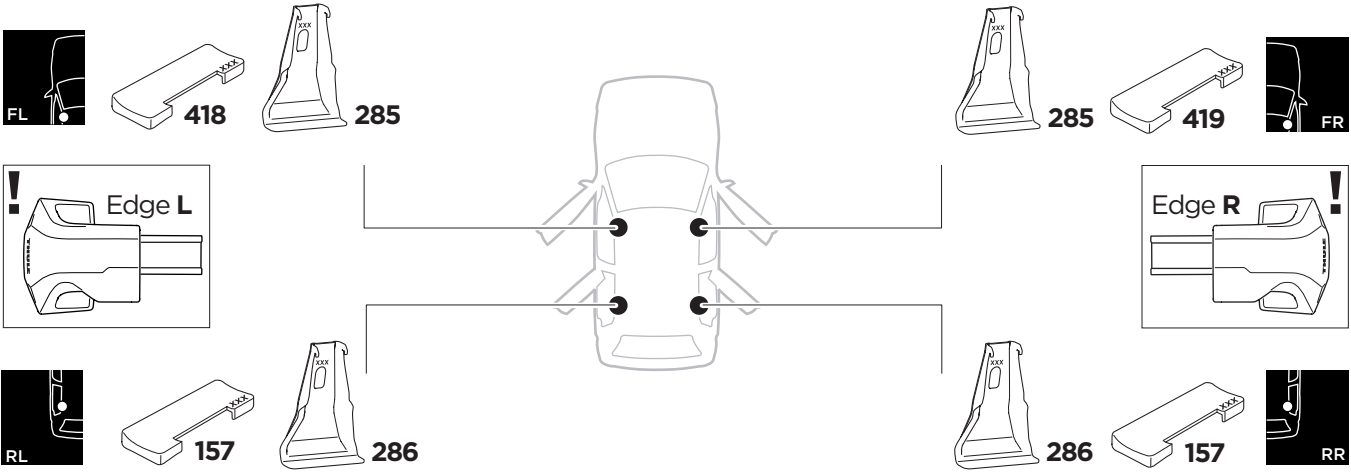

# 1

## Kit 145133

HYUNDAI iX20, 5-dr Hatchback, 10-  
KIA Venga, 5-dr Hatchback, 10-

ISO 11154-E

THULE WingBar Evo          THULE WingBar Edge          THULE WingBar          THULE SquareBar Evo	Evo X (scale)	Edge X (scale)
HYUNDAI iX20, 5-dr Hatchback, 10-	44	I
KIA Venga, 5-dr Hatchback, 10-	43,5	J

THULE ProBar Evo          THULE SlideBar Evo	X (mm/inch)
HYUNDAI iX20, 5-dr Hatchback, 10-	1091 mm / 43"
KIA Venga, 5-dr Hatchback, 10-	1086 mm / 42 3/4"

THULE WingBar Evo          THULE WingBar Edge          THULE WingBar          THULE SquareBar Evo	Evo Y (scale)	Edge Y (scale)
HYUNDAI iX20, 5-dr Hatchback, 10-	39	A
KIA Venga, 5-dr Hatchback, 10-	38,5	B

THULE ProBar Evo          THULE SlideBar Evo	Y (mm/inch)
HYUNDAI iX20, 5-dr Hatchback, 10-	1041 mm / 41"
KIA Venga, 5-dr Hatchback, 10-	1036 mm / 40 3/4"

	W (mm/inch)	Z (mm/inch)
HYUNDAI iX20, 5-dr Hatchback, 10-	620 mm / 24 3/8"	275 mm / 10 7/8"
KIA Venga, 5-dr Hatchback, 10-	710 mm / 28"	275 mm / 10 7/8"