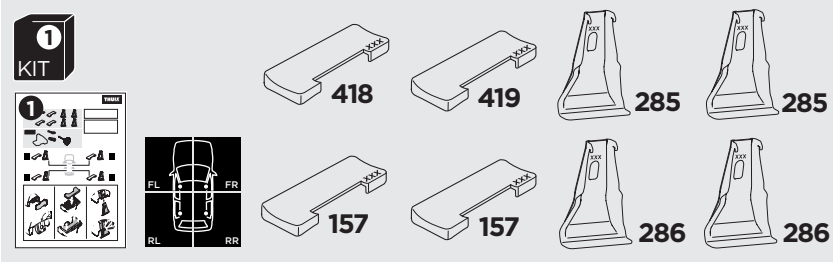

## Kit 145133

HYUNDAI iX20, 5-dr Hatchback, 10-  
KIA Venga, 5-dr Hatchback, 10-

ISO 11154-E

THULE WingBar Evo          THULE WingBar Edge          THULE WingBar          THULE SquareBar Evo	Evo X (scale)	Edge X (scale)
HYUNDAI iX20, 5-dr Hatchback, 10-	44	I
KIA Venga, 5-dr Hatchback, 10-	43,5	J

THULE ProBar Evo          THULE SlideBar Evo	X (mm/inch)
HYUNDAI iX20, 5-dr Hatchback, 10-	1091 mm / 43"
KIA Venga, 5-dr Hatchback, 10-	1086 mm / 42 3/4"

THULE WingBar Evo          THULE WingBar Edge          THULE WingBar          THULE SquareBar Evo	Evo Y (scale)	Edge Y (scale)
HYUNDAI iX20, 5-dr Hatchback, 10-	39	A
KIA Venga, 5-dr Hatchback, 10-	38,5	B

THULE ProBar Evo          THULE SlideBar Evo	Y (mm/inch)
HYUNDAI iX20, 5-dr Hatchback, 10-	1041 mm / 41"
KIA Venga, 5-dr Hatchback, 10-	1036 mm / 40 3/4"

	W (mm/inch)	Z (mm/inch)
HYUNDAI iX20, 5-dr Hatchback, 10-	620 mm / 24 3/8"	275 mm / 10 7/8"
KIA Venga, 5-dr Hatchback, 10-	710 mm / 28"	275 mm / 10 7/8"