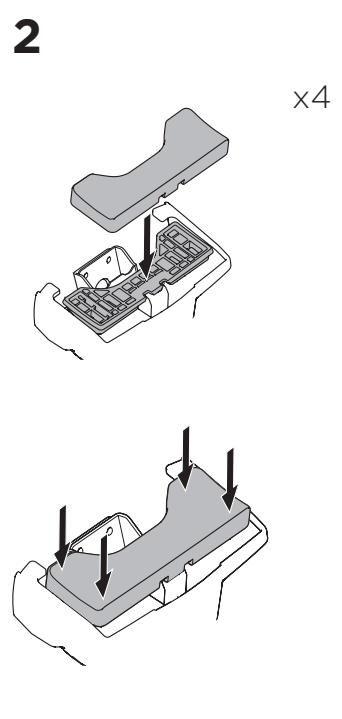

## Kit 145133

HYUNDAI iX20, 5-dr Hatchback, 10-  
KIA Venga, 5-dr Hatchback, 10-

ISO 11154-E

THULE WingBar Evo          THULE WingBar Edge          THULE WingBar          THULE SquareBar Evo	Evo X (scale)	Edge X (scale)
HYUNDAI iX20, 5-dr Hatchback, 10-	44	I
KIA Venga, 5-dr Hatchback, 10-	43,5	J

THULE ProBar Evo          THULE SlideBar Evo	X (mm/inch)
HYUNDAI iX20, 5-dr Hatchback, 10-	1091 mm / 43"
KIA Venga, 5-dr Hatchback, 10-	1086 mm / 42 3/4"

THULE WingBar Evo          THULE WingBar Edge          THULE WingBar          THULE SquareBar Evo	Evo Y (scale)	Edge Y (scale)
HYUNDAI iX20, 5-dr Hatchback, 10-	39	A
KIA Venga, 5-dr Hatchback, 10-	38,5	B

THULE ProBar Evo          THULE SlideBar Evo	Y (mm/inch)
HYUNDAI iX20, 5-dr Hatchback, 10-	1041 mm / 41"
KIA Venga, 5-dr Hatchback, 10-	1036 mm / 40 3/4"

	W (mm/inch)	Z (mm/inch)
HYUNDAI iX20, 5-dr Hatchback, 10-	620 mm / 24 3/8"	275 mm / 10 7/8"
KIA Venga, 5-dr Hatchback, 10-	710 mm / 28"	275 mm / 10 7/8"