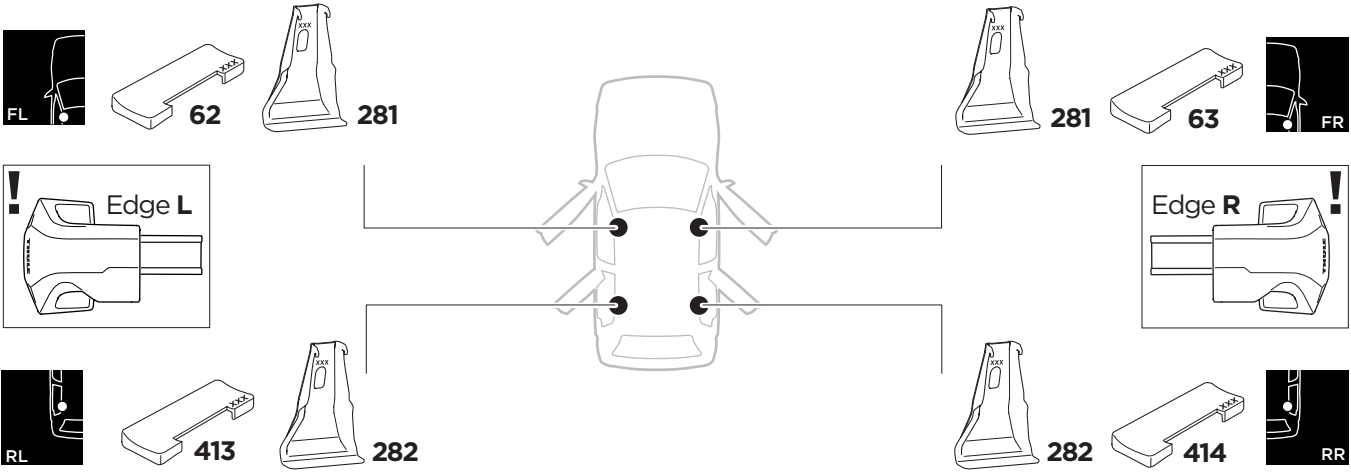

1

Kit 145135

HONDA Civic, 5-dr Hatchback, 12-17

ISO 11154-E

THULE WingBar Evo	THULE WingBar Edge	THULE WingBar	THULE SquareBar Evo	Evo X (scale)	Edge X (scale)
HONDA Civic, 5-dr Hatchback, 12-17				45	G
THULE ProBar Evo	THULE SlideBar Evo				X (mm/inch)
HONDA Civic, 5-dr Hatchback, 12-17				1101 mm / 43 3/8"	

THULE WingBar Evo	THULE WingBar Edge	THULE WingBar	THULE SquareBar Evo	Evo Y (scale)	Edge Y (scale)
HONDA Civic, 5-dr Hatchback, 12-17				34,5	J
THULE ProBar Evo	THULE SlideBar Evo				Y (mm/inch)
HONDA Civic, 5-dr Hatchback, 12-17				996 mm / 39 1/4"	

	W (mm/inch)	Z (mm/inch)
HONDA Civic, 5-dr Hatchback, 12-17	700 mm / 27 1/2"	170 mm / 6 3/4"