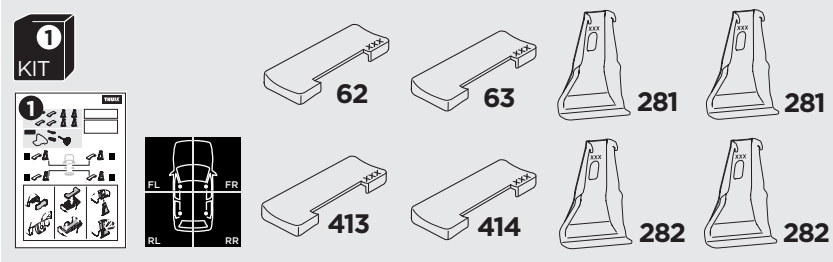

1

Kit 145135

HONDA Civic, 5-dr Hatchback, 12-17

ISO 11154-E

THULE WingBar Evo	THULE WingBar Edge	THULE WingBar	THULE SquareBar Evo	Evo X (scale)	Edge X (scale)
HONDA Civic, 5-dr Hatchback, 12-17				45	G
THULE ProBar Evo	THULE SlideBar Evo				X (mm/inch)
HONDA Civic, 5-dr Hatchback, 12-17				1101 mm / 43 3/8"	

THULE WingBar Evo	THULE WingBar Edge	THULE WingBar	THULE SquareBar Evo	Evo Y (scale)	Edge Y (scale)
HONDA Civic, 5-dr Hatchback, 12-17				34,5	J
THULE ProBar Evo	THULE SlideBar Evo				Y (mm/inch)
HONDA Civic, 5-dr Hatchback, 12-17				996 mm / 39 1/4"	

	W (mm/inch)	Z (mm/inch)
HONDA Civic, 5-dr Hatchback, 12-17	700 mm / 27 1/2"	170 mm / 6 3/4"