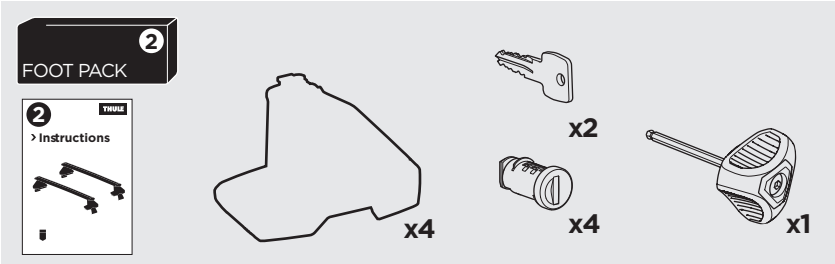

1

Kit 145146

HOLDEN Astra, 5-dr Hatchback, 16-

OPEL Astra, 5-dr Hatchback, 16-

VAUXHALL Astra, 5-dr Hatchback, 16-

ISO 11154-E

 THULE WingBar Evo  THULE WingBar Edge  THULE WingBar  THULE SquareBar Evo	Evo X (scale)	Edge X (scale)
HOLDEN Astra , 5-dr Hatchback, 16-	39	A
OPEL Astra , 5-dr Hatchback, 16-	39	A
VAUXHALL Astra , 5-dr Hatchback, 16-	39	A

 THULE ProBar Evo  THULE SlideBar Evo	X (mm/inch)
HOLDEN Astra , 5-dr Hatchback, 16-	1041 mm / 41"
OPEL Astra , 5-dr Hatchback, 16-	1041 mm / 41"
VAUXHALL Astra , 5-dr Hatchback, 16-	1041 mm / 41"

 THULE WingBar Evo  THULE WingBar Edge  THULE WingBar  THULE SquareBar Evo	Evo Y (scale)	Edge Y (scale)
HOLDEN Astra , 5-dr Hatchback, 16-	34.5	J
OPEL Astra , 5-dr Hatchback, 16-	34.5	J
VAUXHALL Astra , 5-dr Hatchback, 16-	34.5	J