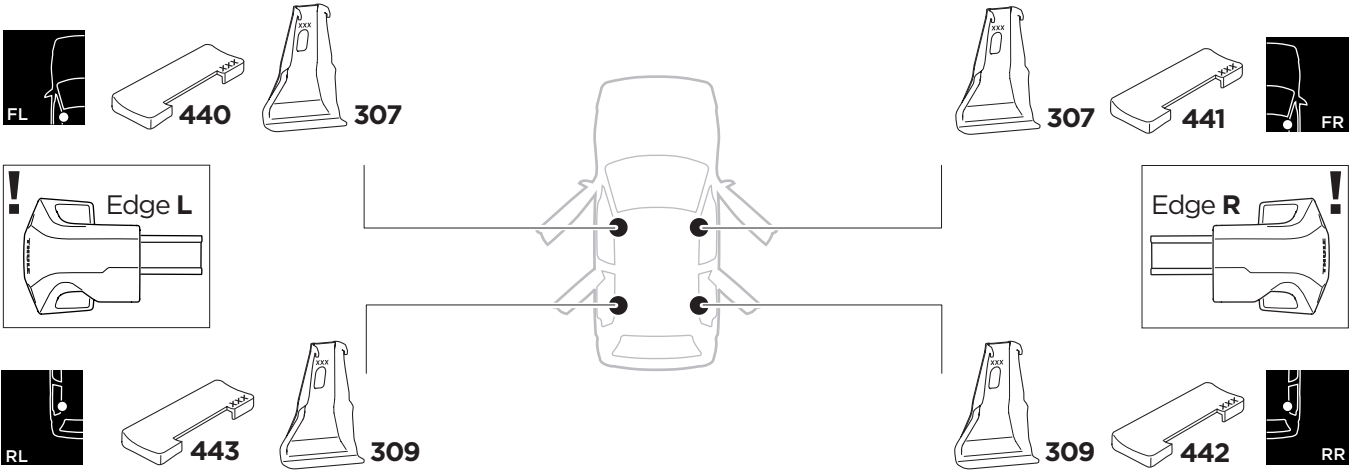

1

Kit 145146

HOLDEN Astra, 5-dr Hatchback, 16-

OPEL Astra, 5-dr Hatchback, 16-

VAUXHALL Astra, 5-dr Hatchback, 16-

ISO 11154-E

 THULE WingBar Evo  THULE WingBar Edge  THULE WingBar  THULE SquareBar Evo	Evo X (scale)	Edge X (scale)
HOLDEN Astra , 5-dr Hatchback, 16-	39	A
OPEL Astra , 5-dr Hatchback, 16-	39	A
VAUXHALL Astra , 5-dr Hatchback, 16-	39	A

 THULE ProBar Evo  THULE SlideBar Evo	X (mm/inch)
HOLDEN Astra , 5-dr Hatchback, 16-	1041 mm / 41"
OPEL Astra , 5-dr Hatchback, 16-	1041 mm / 41"
VAUXHALL Astra , 5-dr Hatchback, 16-	1041 mm / 41"

 THULE WingBar Evo  THULE WingBar Edge  THULE WingBar  THULE SquareBar Evo	Evo Y (scale)	Edge Y (scale)
HOLDEN Astra , 5-dr Hatchback, 16-	34.5	J
OPEL Astra , 5-dr Hatchback, 16-	34.5	J
VAUXHALL Astra , 5-dr Hatchback, 16-	34.5	J

 THULE ProBar Evo  THULE SlideBar Evo	Y (mm/inch)
HOLDEN Astra , 5-dr Hatchback, 16-	996 mm / 39 1/4"
OPEL Astra , 5-dr Hatchback, 16-	996 mm / 39 1/4"
VAUXHALL Astra , 5-dr Hatchback, 16-	996 mm / 39 1/4"

	W (mm/inch)	Z (mm/inch)
HOLDEN Astra , 5-dr Hatchback, 16-	725 mm / 28 1/2"	225 mm / 8 7/8"
OPEL Astra , 5-dr Hatchback, 16-	725 mm / 28 1/2"	225 mm / 8 7/8"
VAUXHALL Astra , 5-dr Hatchback, 16-	725 mm / 28 1/2"	225 mm / 8 7/8"