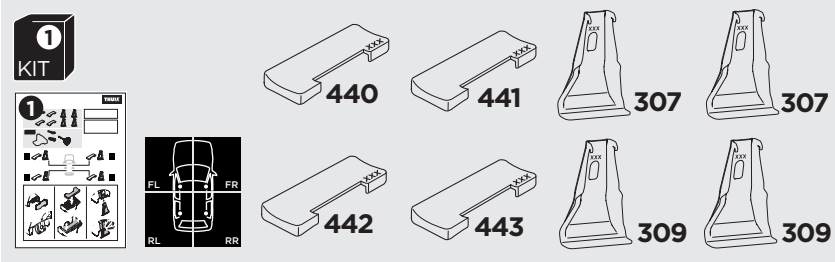

1

Kit 145146

HOLDEN Astra, 5-dr Hatchback, 16-

OPEL Astra, 5-dr Hatchback, 16-

VAUXHALL Astra, 5-dr Hatchback, 16-

ISO 11154-E

 THULE WingBar Evo  THULE WingBar Edge  THULE WingBar  THULE SquareBar Evo	Evo X (scale)	Edge X (scale)
HOLDEN Astra , 5-dr Hatchback, 16-	39	A
OPEL Astra , 5-dr Hatchback, 16-	39	A
VAUXHALL Astra , 5-dr Hatchback, 16-	39	A

 THULE ProBar Evo  THULE SlideBar Evo	X (mm/inch)
HOLDEN Astra , 5-dr Hatchback, 16-	1041 mm / 41"
OPEL Astra , 5-dr Hatchback, 16-	1041 mm / 41"
VAUXHALL Astra , 5-dr Hatchback, 16-	1041 mm / 41"

 THULE WingBar Evo  THULE WingBar Edge  THULE WingBar  THULE SquareBar Evo	Evo Y (scale)	Edge Y (scale)
HOLDEN Astra , 5-dr Hatchback, 16-	34.5	J
OPEL Astra , 5-dr Hatchback, 16-	34.5	J
VAUXHALL Astra , 5-dr Hatchback, 16-	34.5	J

 THULE ProBar Evo  THULE SlideBar Evo	Y (mm/inch)
HOLDEN Astra , 5-dr Hatchback, 16-	996 mm / 39 1/4"
OPEL Astra , 5-dr Hatchback, 16-	996 mm / 39 1/4"
VAUXHALL Astra , 5-dr Hatchback, 16-	996 mm / 39 1/4"

	W (mm/inch)	Z (mm/inch)
HOLDEN Astra , 5-dr Hatchback, 16-	725 mm / 28 1/2"	225 mm / 8 7/8"
OPEL Astra , 5-dr Hatchback, 16-	725 mm / 28 1/2"	225 mm / 8 7/8"
VAUXHALL Astra , 5-dr Hatchback, 16-	725 mm / 28 1/2"	225 mm / 8 7/8"