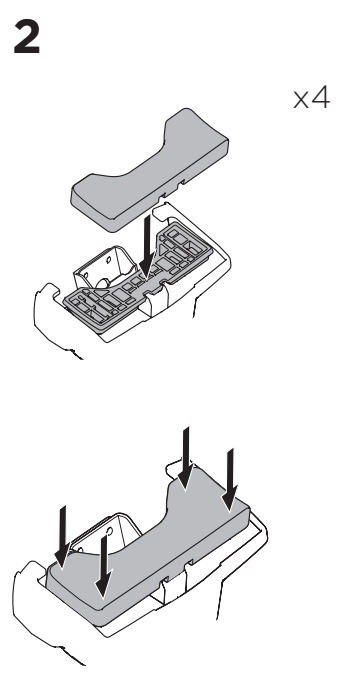

1

Kit 145146

HOLDEN Astra, 5-dr Hatchback, 16-

OPEL Astra, 5-dr Hatchback, 16-

VAUXHALL Astra, 5-dr Hatchback, 16-

ISO 11154-E

THULE WingBar Evo THULE WingBar Edge THULE WingBar THULE SquareBar Evo	Evo X (scale)	Edge X (scale)
HOLDEN Astra, 5-dr Hatchback, 16-	39	A
OPEL Astra, 5-dr Hatchback, 16-	39	A
VAUXHALL Astra, 5-dr Hatchback, 16-	39	A

THULE ProBar Evo THULE SlideBar Evo	X (mm/inch)
HOLDEN Astra, 5-dr Hatchback, 16-	1041 mm / 41"
OPEL Astra, 5-dr Hatchback, 16-	1041 mm / 41"
VAUXHALL Astra, 5-dr Hatchback, 16-	1041 mm / 41"

THULE WingBar Evo THULE WingBar Edge THULE WingBar THULE SquareBar Evo	Evo Y (scale)	Edge Y (scale)
HOLDEN Astra, 5-dr Hatchback, 16-	34.5	J
OPEL Astra, 5-dr Hatchback, 16-	34.5	J
VAUXHALL Astra, 5-dr Hatchback, 16-	34.5	J

THULE ProBar Evo THULE SlideBar Evo	Y (mm/inch)
HOLDEN Astra, 5-dr Hatchback, 16-	996 mm / 39 1/4"
OPEL Astra, 5-dr Hatchback, 16-	996 mm / 39 1/4"
VAUXHALL Astra, 5-dr Hatchback, 16-	996 mm / 39 1/4"

	W (mm/inch)	Z (mm/inch)
HOLDEN Astra, 5-dr Hatchback, 16-	725 mm / 28 1/2"	225 mm / 8 7/8"
OPEL Astra, 5-dr Hatchback, 16-	725 mm / 28 1/2"	225 mm / 8 7/8"
VAUXHALL Astra, 5-dr Hatchback, 16-	725 mm / 28 1/2"	225 mm / 8 7/8"