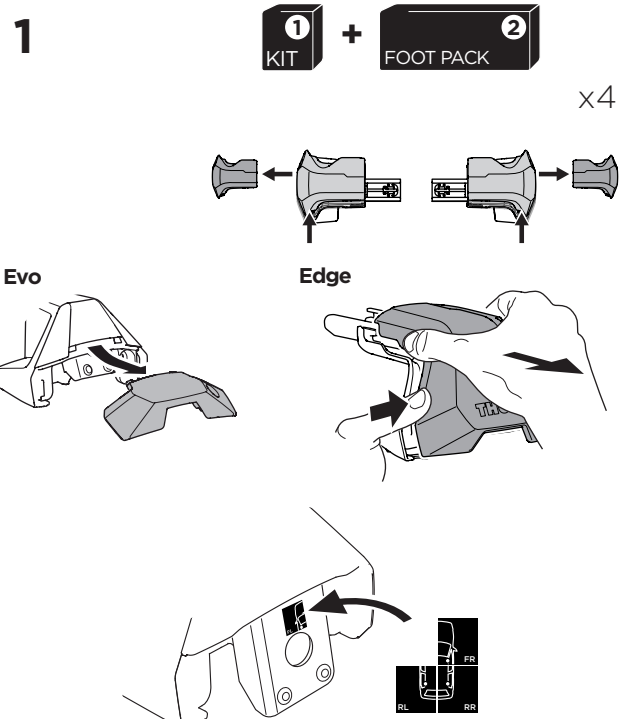

1

Kit 145146

HOLDEN Astra, 5-dr Hatchback, 16-

OPEL Astra, 5-dr Hatchback, 16-

VAUXHALL Astra, 5-dr Hatchback, 16-

ISO 11154-E

THULE WingBar Evo THULE WingBar Edge THULE WingBar THULE SquareBar Evo	Evo X (scale)	Edge X (scale)
HOLDEN Astra, 5-dr Hatchback, 16-	39	A
OPEL Astra, 5-dr Hatchback, 16-	39	A
VAUXHALL Astra, 5-dr Hatchback, 16-	39	A

THULE ProBar Evo THULE SlideBar Evo	X (mm/inch)
HOLDEN Astra, 5-dr Hatchback, 16-	1041 mm / 41"
OPEL Astra, 5-dr Hatchback, 16-	1041 mm / 41"
VAUXHALL Astra, 5-dr Hatchback, 16-	1041 mm / 41"

THULE WingBar Evo THULE WingBar Edge THULE WingBar THULE SquareBar Evo	Evo Y (scale)	Edge Y (scale)
HOLDEN Astra, 5-dr Hatchback, 16-	34.5	J
OPEL Astra, 5-dr Hatchback, 16-	34.5	J
VAUXHALL Astra, 5-dr Hatchback, 16-	34.5	J

THULE ProBar Evo THULE SlideBar Evo	Y (mm/inch)
HOLDEN Astra, 5-dr Hatchback, 16-	996 mm / 39 1/4"
OPEL Astra, 5-dr Hatchback, 16-	996 mm / 39 1/4"
VAUXHALL Astra, 5-dr Hatchback, 16-	996 mm / 39 1/4"

	W (mm/inch)	Z (mm/inch)
HOLDEN Astra, 5-dr Hatchback, 16-	725 mm / 28 1/2"	225 mm / 8 7/8"
OPEL Astra, 5-dr Hatchback, 16-	725 mm / 28 1/2"	225 mm / 8 7/8"
VAUXHALL Astra, 5-dr Hatchback, 16-	725 mm / 28 1/2"	225 mm / 8 7/8"