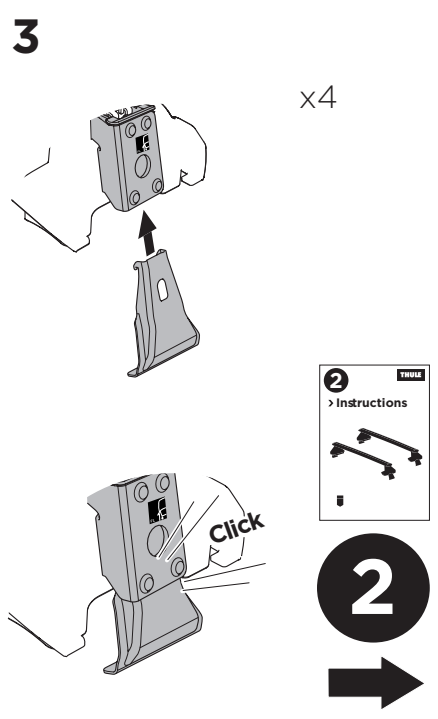

1

Kit 145146

HOLDEN Astra, 5-dr Hatchback, 16-

OPEL Astra, 5-dr Hatchback, 16-

VAUXHALL Astra, 5-dr Hatchback, 16-

ISO 11154-E

THULE WingBar Evo THULE WingBar Edge THULE WingBar THULE SquareBar Evo	Evo X (scale)	Edge X (scale)
HOLDEN Astra, 5-dr Hatchback, 16-	39	A
OPEL Astra, 5-dr Hatchback, 16-	39	A
VAUXHALL Astra, 5-dr Hatchback, 16-	39	A

THULE ProBar Evo THULE SlideBar Evo	X (mm/inch)
HOLDEN Astra, 5-dr Hatchback, 16-	1041 mm / 41"
OPEL Astra, 5-dr Hatchback, 16-	1041 mm / 41"
VAUXHALL Astra, 5-dr Hatchback, 16-	1041 mm / 41"

THULE WingBar Evo THULE WingBar Edge THULE WingBar THULE SquareBar Evo	Evo Y (scale)	Edge Y (scale)
HOLDEN Astra, 5-dr Hatchback, 16-	34.5	J
OPEL Astra, 5-dr Hatchback, 16-	34.5	J
VAUXHALL Astra, 5-dr Hatchback, 16-	34.5	J

THULE ProBar Evo THULE SlideBar Evo	Y (mm/inch)
HOLDEN Astra, 5-dr Hatchback, 16-	996 mm / 39 1/4"
OPEL Astra, 5-dr Hatchback, 16-	996 mm / 39 1/4"
VAUXHALL Astra, 5-dr Hatchback, 16-	996 mm / 39 1/4"

	W (mm/inch)	Z (mm/inch)
HOLDEN Astra, 5-dr Hatchback, 16-	725 mm / 28 1/2"	225 mm / 8 7/8"
OPEL Astra, 5-dr Hatchback, 16-	725 mm / 28 1/2"	225 mm / 8 7/8"
VAUXHALL Astra, 5-dr Hatchback, 16-	725 mm / 28 1/2"	225 mm / 8 7/8"