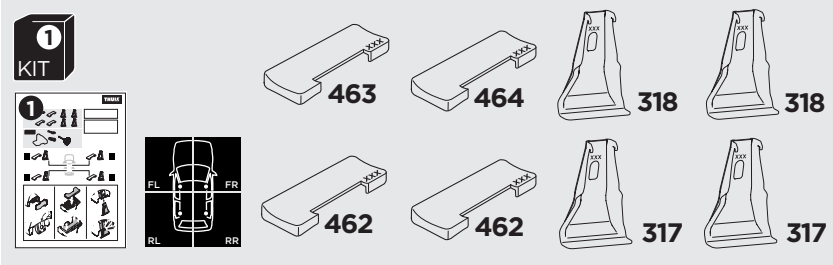

1

Kit 145147

PORSCHE Cayenne, 5-dr SUV, 10-17 (Without railing)

ISO 11154-E

| | | | | | |
|---|--------------------|---------------|---------------------|--------------------------|-----------------------|
| THULE WingBar Evo | THULE WingBar Edge | THULE WingBar | THULE SquareBar Evo | Evo X (scale) | Edge X (scale) |
| PORSCHE Cayenne, 5-dr SUV, 10-17 (Without railing) | | | | 51,5 | L |
| THULE ProBar Evo | THULE SlideBar Evo | | | | X (mm/inch) |
| PORSCHE Cayenne, 5-dr SUV, 10-17 (Without railing) | | | | 1166 mm / 45 7/8" | |

| | | | | | |
|---|--------------------|---------------|---------------------|--------------------------|-----------------------|
| THULE WingBar Evo | THULE WingBar Edge | THULE WingBar | THULE SquareBar Evo | Evo Y (scale) | Edge Y (scale) |
| PORSCHE Cayenne, 5-dr SUV, 10-17 (Without railing) | | | | 46 | E |
| THULE ProBar Evo | THULE SlideBar Evo | | | | Y (mm/inch) |
| PORSCHE Cayenne, 5-dr SUV, 10-17 (Without railing) | | | | 1111 mm / 43 3/4" | |

| | | |
|---|-------------------------|-------------------------|
| | W (mm/inch) | Z (mm/inch) |
| PORSCHE Cayenne, 5-dr SUV, 10-17 (Without railing) | 700 mm / 27 1/2" | 400 mm / 15 3/4" |