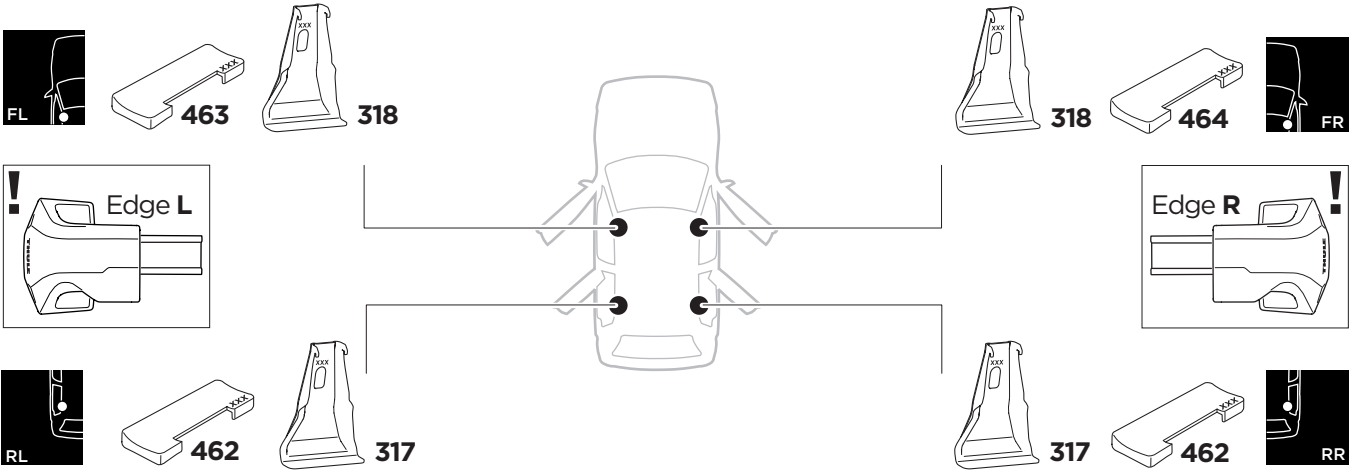

1

Kit 145147

PORSCHE Cayenne, 5-dr SUV, 10-17 (Without railing)

ISO 11154-E

| | | | | | |
|---|--------------------|---------------|---------------------|--------------------------|-----------------------|
| THULE WingBar Evo | THULE WingBar Edge | THULE WingBar | THULE SquareBar Evo | Evo X (scale) | Edge X (scale) |
| PORSCHE Cayenne, 5-dr SUV, 10-17 (Without railing) | | | | 51,5 | L |
| THULE ProBar Evo | THULE SlideBar Evo | | | | X (mm/inch) |
| PORSCHE Cayenne, 5-dr SUV, 10-17 (Without railing) | | | | 1166 mm / 45 7/8" | |

| | | | | | |
|---|--------------------|---------------|---------------------|--------------------------|-----------------------|
| THULE WingBar Evo | THULE WingBar Edge | THULE WingBar | THULE SquareBar Evo | Evo Y (scale) | Edge Y (scale) |
| PORSCHE Cayenne, 5-dr SUV, 10-17 (Without railing) | | | | 46 | E |
| THULE ProBar Evo | THULE SlideBar Evo | | | | Y (mm/inch) |
| PORSCHE Cayenne, 5-dr SUV, 10-17 (Without railing) | | | | 1111 mm / 43 3/4" | |

| | | |
|---|-------------------------|-------------------------|
| | W (mm/inch) | Z (mm/inch) |
| PORSCHE Cayenne, 5-dr SUV, 10-17 (Without railing) | 700 mm / 27 1/2" | 400 mm / 15 3/4" |