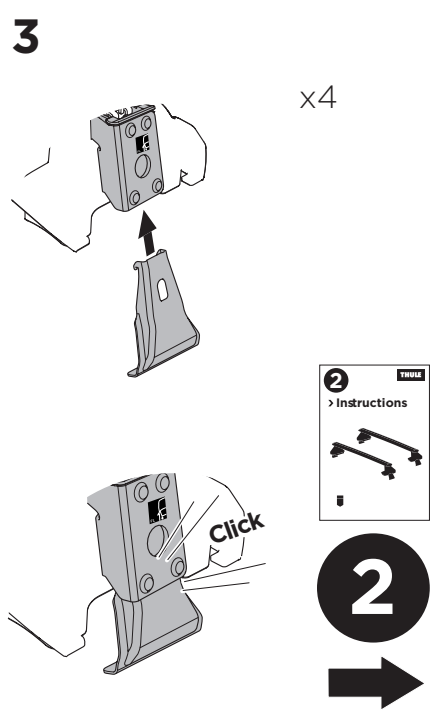

1

Kit 145160

NISSAN Frontier, 4-dr Pickup Double Cab, 05-15

NISSAN Navara, 4-dr Pickup Double Cab, 05-15

ISO 11154-E

THULE WingBar Evo THULE WingBar Edge THULE WingBar THULE SquareBar Evo	Evo X (scale)	Edge X (scale)
NISSAN Frontier, 4-dr Pickup Double Cab, 05-15	46,5	D
NISSAN Navara, 4-dr Pickup Double Cab, 05-15	46,5	D

THULE ProBar Evo THULE SlideBar Evo	X (mm/inch)
NISSAN Frontier, 4-dr Pickup Double Cab, 05-15	1116 mm / 43 7/8"
NISSAN Navara, 4-dr Pickup Double Cab, 05-15	1116 mm / 43 7/8"

THULE WingBar Evo THULE WingBar Edge THULE WingBar THULE SquareBar Evo	Evo Y (scale)	Edge Y (scale)
NISSAN Frontier, 4-dr Pickup Double Cab, 05-15	45	G
NISSAN Navara, 4-dr Pickup Double Cab, 05-15	45	G

THULE ProBar Evo THULE SlideBar Evo	Y (mm/inch)
NISSAN Frontier, 4-dr Pickup Double Cab, 05-15	1101 mm / 43 3/8"
NISSAN Navara, 4-dr Pickup Double Cab, 05-15	1101 mm / 43 3/8"

	W (mm/inch)	Z (mm/inch)
NISSAN Frontier, 4-dr Pickup Double Cab, 05-15	700 mm / 27 1/2"	275 mm / 10 7/8"
NISSAN Navara, 4-dr Pickup Double Cab, 05-15	700 mm / 27 1/2"	275 mm / 10 7/8"