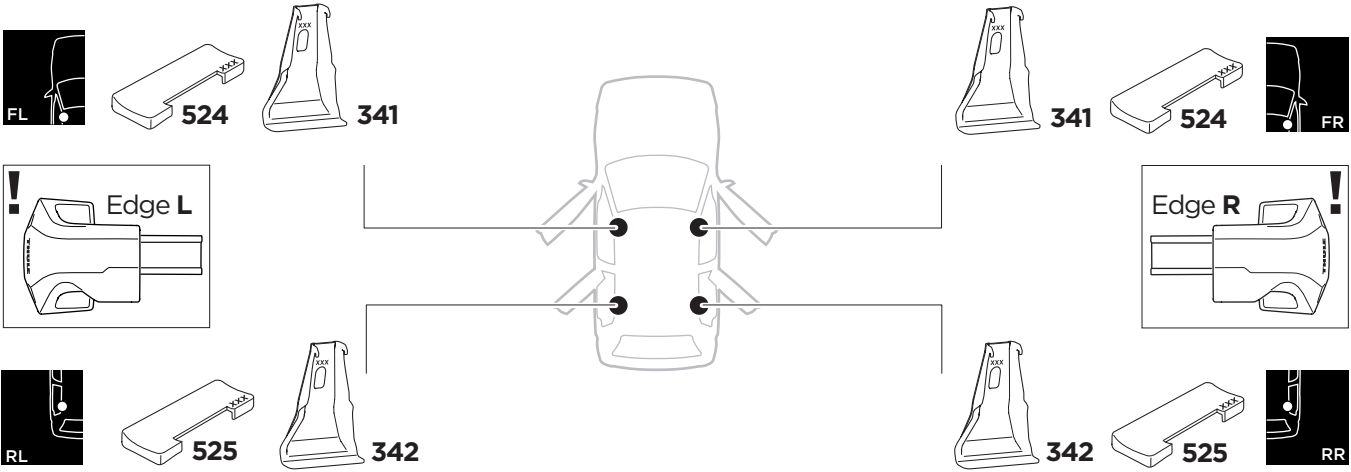

1

Kit 145160

NISSAN Frontier, 4-dr Pickup Double Cab, 05-15

NISSAN Navara, 4-dr Pickup Double Cab, 05-15

ISO 11154-E

THULE WingBar Evo THULE WingBar Edge THULE WingBar THULE SquareBar Evo	Evo X (scale)	Edge X (scale)
NISSAN Frontier, 4-dr Pickup Double Cab, 05-15	46,5	D
NISSAN Navara, 4-dr Pickup Double Cab, 05-15	46,5	D

THULE ProBar Evo THULE SlideBar Evo	X (mm/inch)
NISSAN Frontier, 4-dr Pickup Double Cab, 05-15	1116 mm / 43 7/8"
NISSAN Navara, 4-dr Pickup Double Cab, 05-15	1116 mm / 43 7/8"

THULE WingBar Evo THULE WingBar Edge THULE WingBar THULE SquareBar Evo	Evo Y (scale)	Edge Y (scale)
NISSAN Frontier, 4-dr Pickup Double Cab, 05-15	45	G
NISSAN Navara, 4-dr Pickup Double Cab, 05-15	45	G

THULE ProBar Evo THULE SlideBar Evo	Y (mm/inch)
NISSAN Frontier, 4-dr Pickup Double Cab, 05-15	1101 mm / 43 3/8"
NISSAN Navara, 4-dr Pickup Double Cab, 05-15	1101 mm / 43 3/8"

	W (mm/inch)	Z (mm/inch)
NISSAN Frontier, 4-dr Pickup Double Cab, 05-15	700 mm / 27 1/2"	275 mm / 10 7/8"
NISSAN Navara, 4-dr Pickup Double Cab, 05-15	700 mm / 27 1/2"	275 mm / 10 7/8"