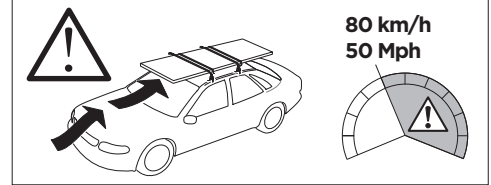

1

Kit 145160

NISSAN Frontier, 4-dr Pickup Double Cab, 05-15

NISSAN Navara, 4-dr Pickup Double Cab, 05-15

ISO 11154-E

THULE WingBar Evo THULE WingBar Edge THULE WingBar THULE SquareBar Evo	Evo X (scale)	Edge X (scale)
NISSAN Frontier, 4-dr Pickup Double Cab, 05-15	46,5	D
NISSAN Navara, 4-dr Pickup Double Cab, 05-15	46,5	D

THULE ProBar Evo THULE SlideBar Evo	X (mm/inch)
NISSAN Frontier, 4-dr Pickup Double Cab, 05-15	1116 mm / 43 7/8"
NISSAN Navara, 4-dr Pickup Double Cab, 05-15	1116 mm / 43 7/8"

THULE WingBar Evo THULE WingBar Edge THULE WingBar THULE SquareBar Evo	Evo Y (scale)	Edge Y (scale)
NISSAN Frontier, 4-dr Pickup Double Cab, 05-15	45	G
NISSAN Navara, 4-dr Pickup Double Cab, 05-15	45	G

THULE ProBar Evo THULE SlideBar Evo	Y (mm/inch)
NISSAN Frontier, 4-dr Pickup Double Cab, 05-15	1101 mm / 43 3/8"
NISSAN Navara, 4-dr Pickup Double Cab, 05-15	1101 mm / 43 3/8"

	W (mm/inch)	Z (mm/inch)
NISSAN Frontier, 4-dr Pickup Double Cab, 05-15	700 mm / 27 1/2"	275 mm / 10 7/8"
NISSAN Navara, 4-dr Pickup Double Cab, 05-15	700 mm / 27 1/2"	275 mm / 10 7/8"