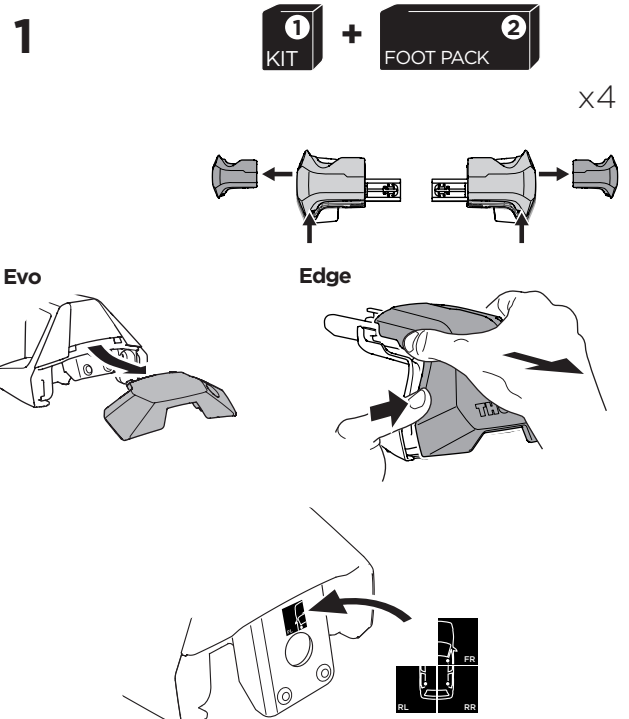

1

Kit 145160

NISSAN Frontier, 4-dr Pickup Double Cab, 05-15

NISSAN Navara, 4-dr Pickup Double Cab, 05-15

ISO 11154-E

THULE WingBar Evo THULE WingBar Edge THULE WingBar THULE SquareBar Evo	Evo X (scale)	Edge X (scale)
NISSAN Frontier, 4-dr Pickup Double Cab, 05-15	46,5	D
NISSAN Navara, 4-dr Pickup Double Cab, 05-15	46,5	D

THULE ProBar Evo THULE SlideBar Evo	X (mm/inch)
NISSAN Frontier, 4-dr Pickup Double Cab, 05-15	1116 mm / 43 7/8"
NISSAN Navara, 4-dr Pickup Double Cab, 05-15	1116 mm / 43 7/8"

THULE WingBar Evo THULE WingBar Edge THULE WingBar THULE SquareBar Evo	Evo Y (scale)	Edge Y (scale)
NISSAN Frontier, 4-dr Pickup Double Cab, 05-15	45	G
NISSAN Navara, 4-dr Pickup Double Cab, 05-15	45	G

THULE ProBar Evo THULE SlideBar Evo	Y (mm/inch)
NISSAN Frontier, 4-dr Pickup Double Cab, 05-15	1101 mm / 43 3/8"
NISSAN Navara, 4-dr Pickup Double Cab, 05-15	1101 mm / 43 3/8"

	W (mm/inch)	Z (mm/inch)
NISSAN Frontier, 4-dr Pickup Double Cab, 05-15	700 mm / 27 1/2"	275 mm / 10 7/8"
NISSAN Navara, 4-dr Pickup Double Cab, 05-15	700 mm / 27 1/2"	275 mm / 10 7/8"