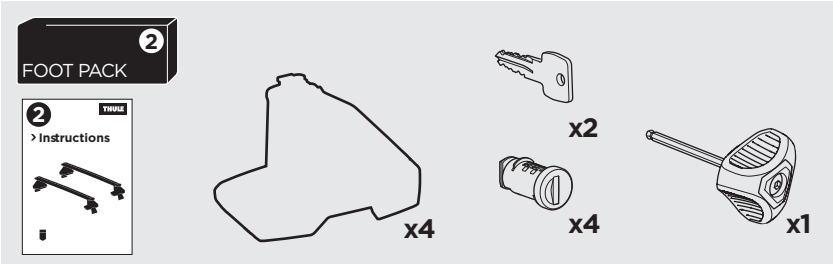

1

Kit 145160

NISSAN Frontier, 4-dr Pickup Double Cab, 05-15

NISSAN Navara, 4-dr Pickup Double Cab, 05-15

ISO 11154-E

THULE WingBar Evo THULE WingBar Edge THULE WingBar THULE SquareBar Evo	Evo X (scale)	Edge X (scale)
NISSAN Frontier, 4-dr Pickup Double Cab, 05-15	46,5	D
NISSAN Navara, 4-dr Pickup Double Cab, 05-15	46,5	D

THULE ProBar Evo THULE SlideBar Evo	X (mm/inch)
NISSAN Frontier, 4-dr Pickup Double Cab, 05-15	1116 mm / 43 7/8"
NISSAN Navara, 4-dr Pickup Double Cab, 05-15	1116 mm / 43 7/8"

THULE WingBar Evo THULE WingBar Edge THULE WingBar THULE SquareBar Evo	Evo Y (scale)	Edge Y (scale)
NISSAN Frontier, 4-dr Pickup Double Cab, 05-15	45	G
NISSAN Navara, 4-dr Pickup Double Cab, 05-15	45	G

THULE ProBar Evo THULE SlideBar Evo	Y (mm/inch)
NISSAN Frontier, 4-dr Pickup Double Cab, 05-15	1101 mm / 43 3/8"
NISSAN Navara, 4-dr Pickup Double Cab, 05-15	1101 mm / 43 3/8"

	W (mm/inch)	Z (mm/inch)
NISSAN Frontier, 4-dr Pickup Double Cab, 05-15	700 mm / 27 1/2"	275 mm / 10 7/8"
NISSAN Navara, 4-dr Pickup Double Cab, 05-15	700 mm / 27 1/2"	275 mm / 10 7/8"