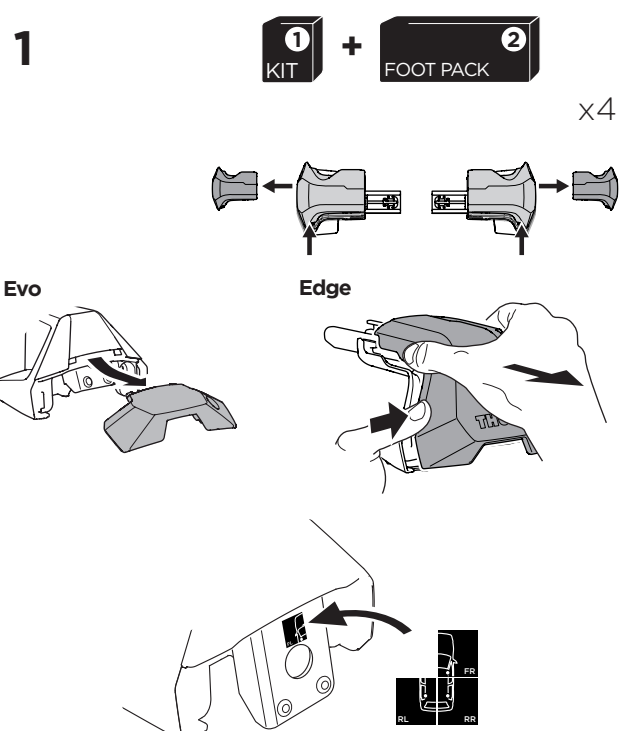

1

Kit 145190

HONDA Civic, 4-dr Sedan, 05-11/*06-11

*North America

ISO 11154-E

THULE WingBar Evo	THULE WingBar Edge	THULE WingBar	THULE SquareBar Evo	Evo X (scale)	Edge X (scale)
HONDA Civic, 4-dr Sedan, 05-11/*06-11				42	M

THULE ProBar Evo	THULE SlideBar Evo	X (mm/inch)		
HONDA Civic, 4-dr Sedan, 05-11/*06-11		1071 mm / 42 1/8"		

THULE WingBar Evo	THULE WingBar Edge	THULE WingBar	THULE SquareBar Evo	Evo Y (scale)	Edge Y (scale)
HONDA Civic, 4-dr Sedan, 05-11/*06-11				41	O

THULE ProBar Evo	THULE SlideBar Evo	Y (mm/inch)		
HONDA Civic, 4-dr Sedan, 05-11/*06-11		1061 mm / 41 3/4"		

	W (mm/inch)	Z (mm/inch)
HONDA Civic, 4-dr Sedan, 05-11/*06-11	650 mm / 25 5/8"	300 mm / 11 3/4"