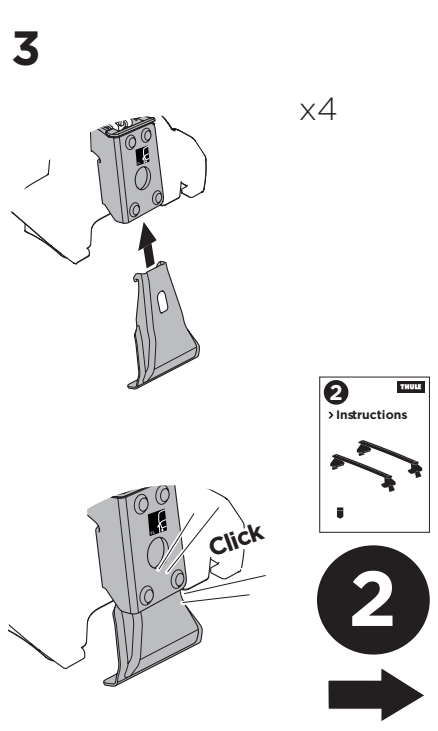

1

Kit 145190

HONDA Civic, 4-dr Sedan, 05-11/*06-11

*North America

ISO 11154-E

THULE WingBar Evo	THULE WingBar Edge	THULE WingBar	THULE SquareBar Evo	Evo X (scale)	Edge X (scale)
HONDA Civic, 4-dr Sedan, 05-11/*06-11				42	M

THULE ProBar Evo	THULE SlideBar Evo	X (mm/inch)		
HONDA Civic, 4-dr Sedan, 05-11/*06-11		1071 mm / 42 1/8"		

THULE WingBar Evo	THULE WingBar Edge	THULE WingBar	THULE SquareBar Evo	Evo Y (scale)	Edge Y (scale)
HONDA Civic, 4-dr Sedan, 05-11/*06-11				41	O

THULE ProBar Evo	THULE SlideBar Evo	Y (mm/inch)		
HONDA Civic, 4-dr Sedan, 05-11/*06-11		1061 mm / 41 3/4"		

	W (mm/inch)	Z (mm/inch)
HONDA Civic, 4-dr Sedan, 05-11/*06-11	650 mm / 25 5/8"	300 mm / 11 3/4"