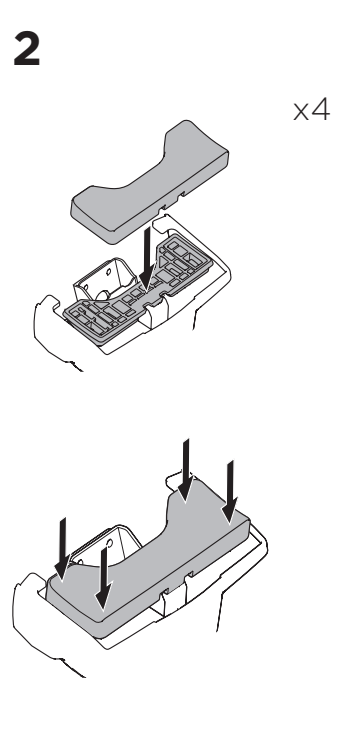

1

Kit 145190

HONDA Civic, 4-dr Sedan, 05-11/*06-11

*North America

ISO 11154-E

THULE WingBar Evo	THULE WingBar Edge	THULE WingBar	THULE SquareBar Evo	Evo X (scale)	Edge X (scale)
HONDA Civic, 4-dr Sedan, 05-11/*06-11				42	M

THULE ProBar Evo	THULE SlideBar Evo	X (mm/inch)		
HONDA Civic, 4-dr Sedan, 05-11/*06-11		1071 mm / 42 1/8"		

THULE WingBar Evo	THULE WingBar Edge	THULE WingBar	THULE SquareBar Evo	Evo Y (scale)	Edge Y (scale)
HONDA Civic, 4-dr Sedan, 05-11/*06-11				41	O

THULE ProBar Evo	THULE SlideBar Evo	Y (mm/inch)		
HONDA Civic, 4-dr Sedan, 05-11/*06-11		1061 mm / 41 3/4"		

	W (mm/inch)	Z (mm/inch)
HONDA Civic, 4-dr Sedan, 05-11/*06-11	650 mm / 25 5/8"	300 mm / 11 3/4"