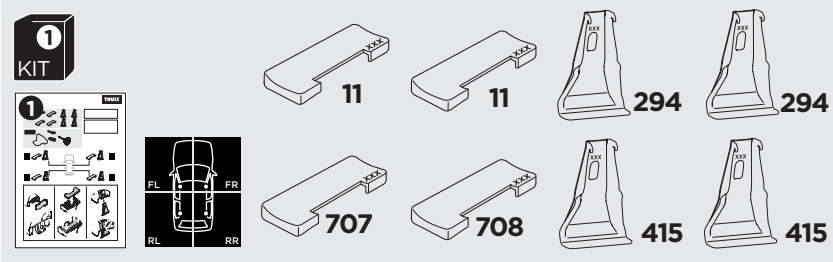

1

Kit 145212

KIA Soul, 5-dr Hatchback, 19-

ISO 11154-E

THULE WingBar Evo	THULE WingBar Edge	THULE WingBar	THULE SquareBar Evo	Evo X (scale)	Edge X (scale)
KIA Soul, 5-dr Hatchback, 19-				44,0	I

THULE ProBar Evo	THULE SlideBar Evo	X (mm/inch)		
KIA Soul, 5-dr Hatchback, 19-		1091 mm / 43"		

THULE WingBar Evo	THULE WingBar Edge	THULE WingBar	THULE SquareBar Evo	Evo Y (scale)	Edge Y (scale)
KIA Soul, 5-dr Hatchback, 19-				40,0	Q

THULE ProBar Evo	THULE SlideBar Evo	Y (mm/inch)		
KIA Soul, 5-dr Hatchback, 19-		1051 mm / 41 3/8"		

	W (mm/inch)	Z (mm/inch)
KIA Soul, 5-dr Hatchback, 19-	700 mm / 27 1/2"	300 mm / 11 3/4"