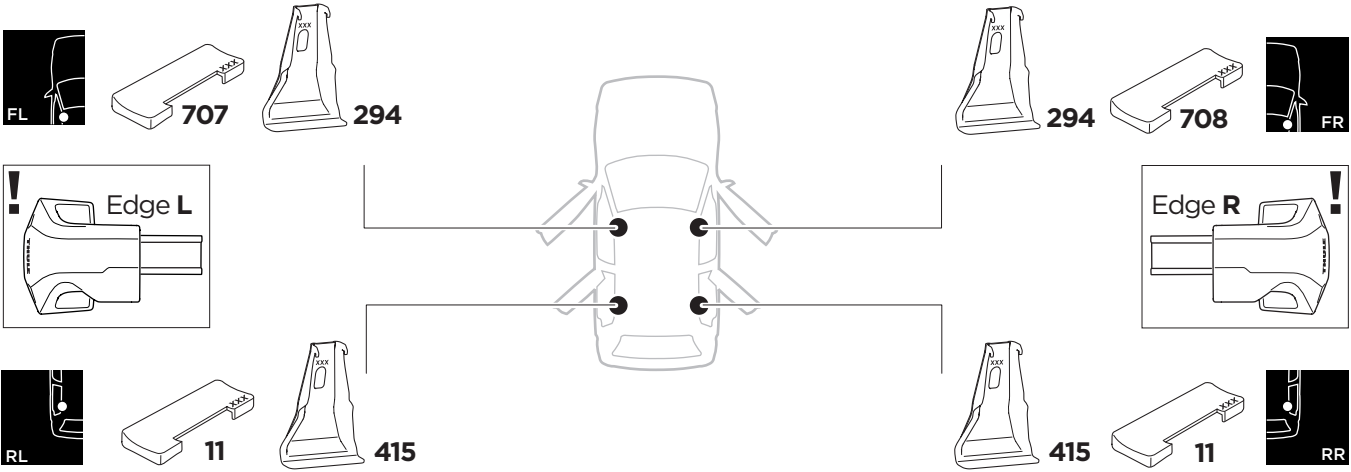

1

Kit 145212

KIA Soul, 5-dr Hatchback, 19-

ISO 11154-E

THULE WingBar Evo	THULE WingBar Edge	THULE WingBar	THULE SquareBar Evo	Evo X (scale)	Edge X (scale)
KIA Soul, 5-dr Hatchback, 19-				44,0	I

THULE ProBar Evo	THULE SlideBar Evo	X (mm/inch)		
KIA Soul, 5-dr Hatchback, 19-		1091 mm / 43"		

THULE WingBar Evo	THULE WingBar Edge	THULE WingBar	THULE SquareBar Evo	Evo Y (scale)	Edge Y (scale)
KIA Soul, 5-dr Hatchback, 19-				40,0	Q

THULE ProBar Evo	THULE SlideBar Evo	Y (mm/inch)		
KIA Soul, 5-dr Hatchback, 19-		1051 mm / 41 3/8"		

	W (mm/inch)	Z (mm/inch)
KIA Soul, 5-dr Hatchback, 19-	700 mm / 27 1/2"	300 mm / 11 3/4"