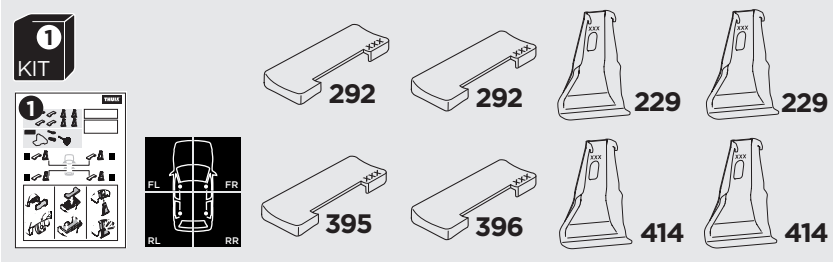

1

Kit 145217

MITSUBISHI Xpander, 5-dr MPV, 19-

ISO 11154-E

THULE WingBar Evo	THULE WingBar Edge	THULE WingBar	THULE SquareBar Evo	Evo X (scale)	Edge X (scale)
MITSUBISHI Xpander, 5-dr MPV, 19-				47	C
THULE ProBar Evo	THULE SlideBar Evo				X (mm/inch)
MITSUBISHI Xpander, 5-dr MPV, 19-				1121 mm / 44 1/8"	

THULE WingBar Evo	THULE WingBar Edge	THULE WingBar	THULE SquareBar Evo	Evo Y (scale)	Edge Y (scale)
MITSUBISHI Xpander, 5-dr MPV, 19-				44	I
THULE ProBar Evo	THULE SlideBar Evo				Y (mm/inch)
MITSUBISHI Xpander, 5-dr MPV, 19-				1091 mm / 43"	

	W (mm/inch)	Z (mm/inch)
MITSUBISHI Xpander, 5-dr MPV, 19-	400 mm / 15 3/4"	750 mm / 29 1/2"