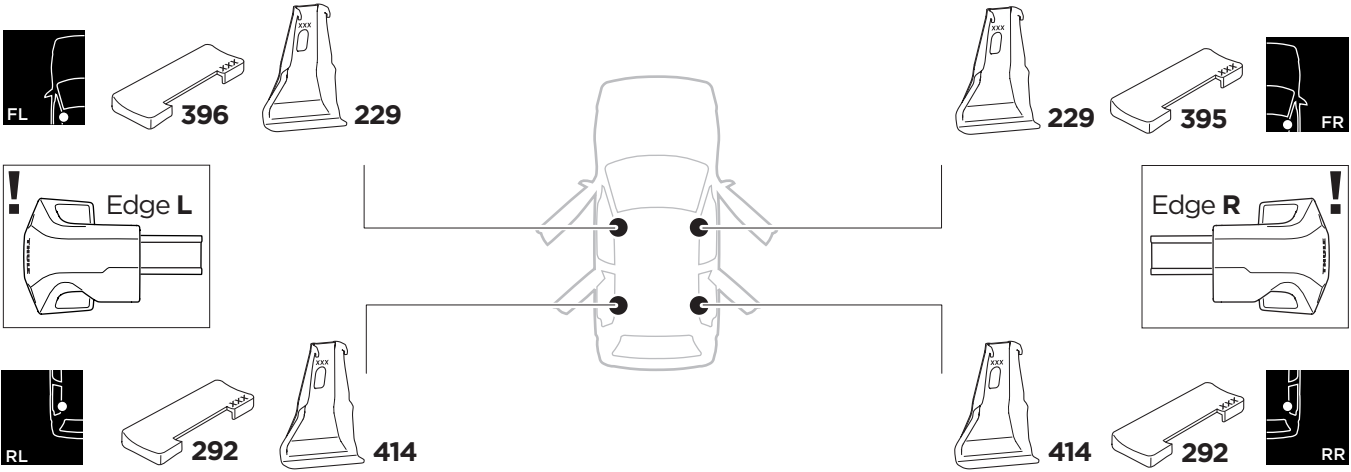

1

Kit 145217

MITSUBISHI Xpander, 5-dr MPV, 19-

ISO 11154-E

THULE WingBar Evo	THULE WingBar Edge	THULE WingBar	THULE SquareBar Evo	Evo X (scale)	Edge X (scale)
MITSUBISHI Xpander, 5-dr MPV, 19-				47	C
THULE ProBar Evo	THULE SlideBar Evo				X (mm/inch)
MITSUBISHI Xpander, 5-dr MPV, 19-				1121 mm / 44 1/8"	

THULE WingBar Evo	THULE WingBar Edge	THULE WingBar	THULE SquareBar Evo	Evo Y (scale)	Edge Y (scale)
MITSUBISHI Xpander, 5-dr MPV, 19-				44	I
THULE ProBar Evo	THULE SlideBar Evo				Y (mm/inch)
MITSUBISHI Xpander, 5-dr MPV, 19-				1091 mm / 43"	

	W (mm/inch)	Z (mm/inch)
MITSUBISHI Xpander, 5-dr MPV, 19-	400 mm / 15 3/4"	750 mm / 29 1/2"