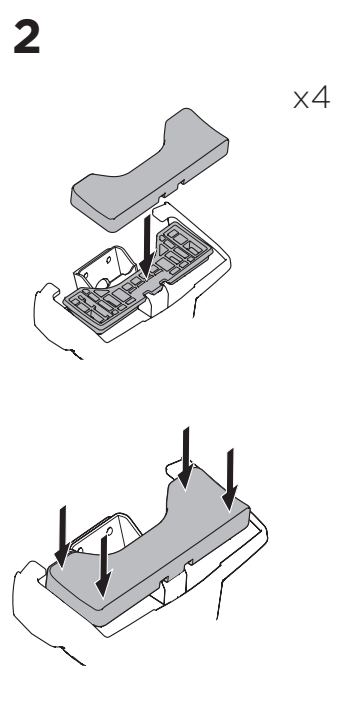

1

Kit 145230

SKODA Scala, 5-dr Hatchback, 19-

ISO 11154-E

THULE WingBar Evo	THULE WingBar Edge	THULE WingBar	THULE SquareBar Evo	Evo X (scale)	Edge X (scale)
SKODA Scala, 5-dr Hatchback, 19-				38	C

THULE ProBar Evo	THULE SlideBar Evo	X (mm/inch)		
SKODA Scala, 5-dr Hatchback, 19-		1031 mm / 40 5/8"		

THULE WingBar Evo	THULE WingBar Edge	THULE WingBar	THULE SquareBar Evo	Evo Y (scale)	Edge Y (scale)
SKODA Scala, 5-dr Hatchback, 19-				36,5	F

THULE ProBar Evo	THULE SlideBar Evo	Y (mm/inch)		
SKODA Scala, 5-dr Hatchback, 19-		1016 mm / 40"		

	W (mm/inch)	Z (mm/inch)
SKODA Scala, 5-dr Hatchback, 19-	740 mm / 29 1/8"	255 mm / 10"