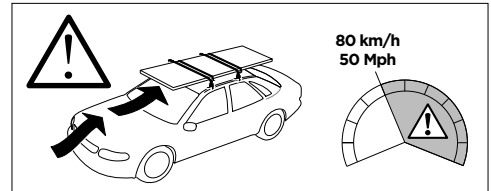

1

Kit 145238

MAZDA CX-30, 5-dr SUV, 20-

ISO 11154-E

THULE WingBar Evo	THULE WingBar Edge	THULE WingBar	THULE SquareBar Evo	Evo X (scale)	Edge X (scale)
MAZDA CX-30, 5-dr SUV, 20-				45	G

THULE ProBar Evo	THULE SlideBar Evo			X (mm/inch)	
MAZDA CX-30, 5-dr SUV, 20-				1101 mm / 43 3/8"	

THULE WingBar Evo	THULE WingBar Edge	THULE WingBar	THULE SquareBar Evo	Evo Y (scale)	Edge Y (scale)
MAZDA CX-30, 5-dr SUV, 20-				34,5	J

THULE ProBar Evo	THULE SlideBar Evo			Y (mm/inch)	
MAZDA CX-30, 5-dr SUV, 20-				996 mm / 39 1/4"	

	W (mm/inch)	Z (mm/inch)
MAZDA CX-30, 5-dr SUV, 20-	670 mm / 26 3/8"	240 mm / 9 1/2"