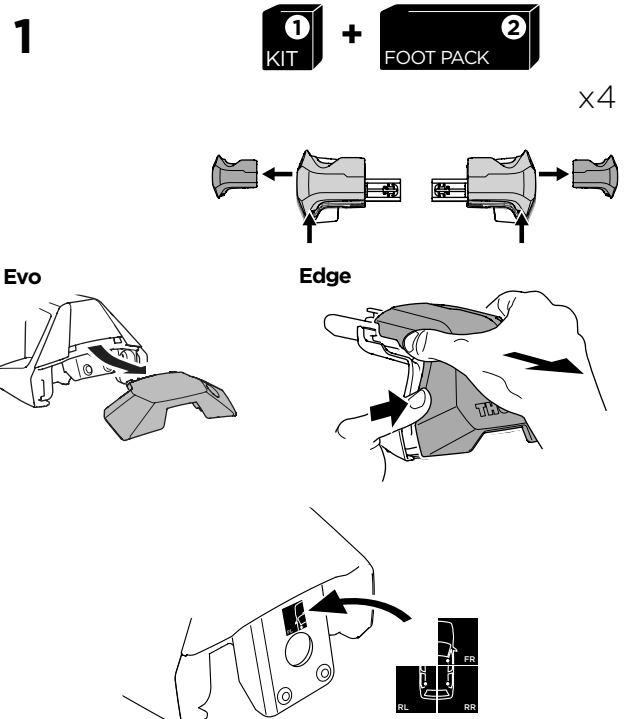

1

Kit 145238

MAZDA CX-30, 5-dr SUV, 20-

ISO 11154-E

THULE WingBar Evo	THULE WingBar Edge	THULE WingBar	THULE SquareBar Evo	Evo X (scale)	Edge X (scale)
MAZDA CX-30, 5-dr SUV, 20-				45	G

THULE ProBar Evo	THULE SlideBar Evo			X (mm/inch)	
MAZDA CX-30, 5-dr SUV, 20-				1101 mm / 43 3/8"	

THULE WingBar Evo	THULE WingBar Edge	THULE WingBar	THULE SquareBar Evo	Evo Y (scale)	Edge Y (scale)
MAZDA CX-30, 5-dr SUV, 20-				34,5	J

THULE ProBar Evo	THULE SlideBar Evo			Y (mm/inch)	
MAZDA CX-30, 5-dr SUV, 20-				996 mm / 39 1/4"	

	W (mm/inch)	Z (mm/inch)
MAZDA CX-30, 5-dr SUV, 20-	670 mm / 26 3/8"	240 mm / 9 1/2"