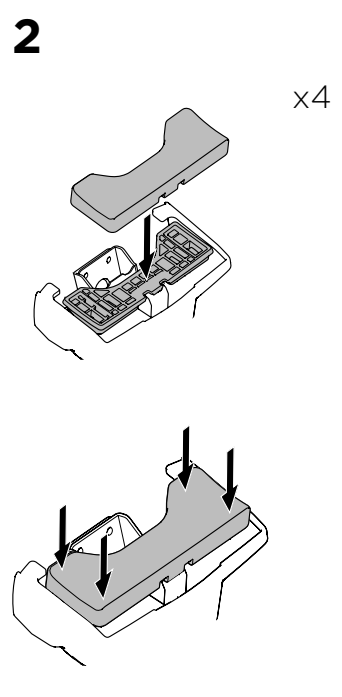

1

Kit 145238

MAZDA CX-30, 5-dr SUV, 20-

ISO 11154-E

THULE WingBar Evo	THULE WingBar Edge	THULE WingBar	THULE SquareBar Evo	Evo X (scale)	Edge X (scale)
MAZDA CX-30, 5-dr SUV, 20-				45	G

THULE ProBar Evo	THULE SlideBar Evo			X (mm/inch)	
MAZDA CX-30, 5-dr SUV, 20-				1101 mm / 43 3/8"	

THULE WingBar Evo	THULE WingBar Edge	THULE WingBar	THULE SquareBar Evo	Evo Y (scale)	Edge Y (scale)
MAZDA CX-30, 5-dr SUV, 20-				34,5	J

THULE ProBar Evo	THULE SlideBar Evo			Y (mm/inch)	
MAZDA CX-30, 5-dr SUV, 20-				996 mm / 39 1/4"	

	W (mm/inch)	Z (mm/inch)
MAZDA CX-30, 5-dr SUV, 20-	670 mm / 26 3/8"	240 mm / 9 1/2"