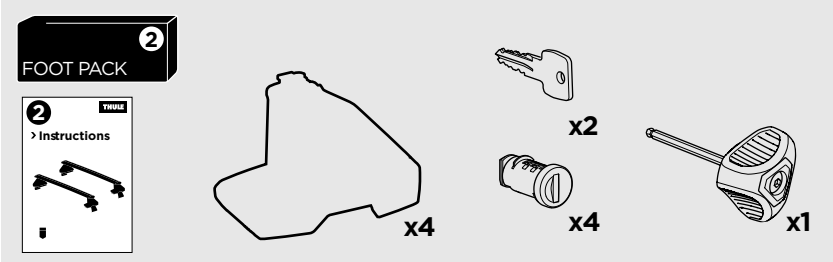

1

Kit 145238

MAZDA CX-30, 5-dr SUV, 20-

ISO 11154-E

THULE WingBar Evo	THULE WingBar Edge	THULE WingBar	THULE SquareBar Evo	Evo X (scale)	Edge X (scale)
MAZDA CX-30, 5-dr SUV, 20-				45	G

THULE ProBar Evo	THULE SlideBar Evo			X (mm/inch)	
MAZDA CX-30, 5-dr SUV, 20-				1101 mm / 43 3/8"	

THULE WingBar Evo	THULE WingBar Edge	THULE WingBar	THULE SquareBar Evo	Evo Y (scale)	Edge Y (scale)
MAZDA CX-30, 5-dr SUV, 20-				34,5	J

THULE ProBar Evo	THULE SlideBar Evo			Y (mm/inch)	
MAZDA CX-30, 5-dr SUV, 20-				996 mm / 39 1/4"	

	W (mm/inch)	Z (mm/inch)
MAZDA CX-30, 5-dr SUV, 20-	670 mm / 26 3/8"	240 mm / 9 1/2"