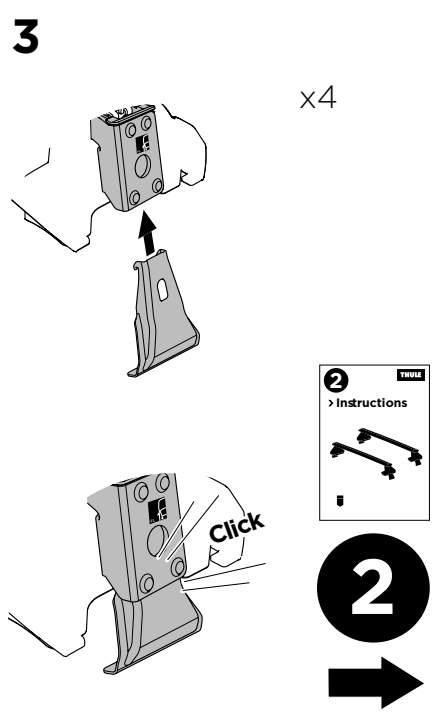

1

Kit 145238

MAZDA CX-30, 5-dr SUV, 20-

ISO 11154-E

THULE WingBar Evo	THULE WingBar Edge	THULE WingBar	THULE SquareBar Evo	Evo X (scale)	Edge X (scale)
MAZDA CX-30, 5-dr SUV, 20-				45	G

THULE ProBar Evo	THULE SlideBar Evo			X (mm/inch)	
MAZDA CX-30, 5-dr SUV, 20-				1101 mm / 43 3/8"	

THULE WingBar Evo	THULE WingBar Edge	THULE WingBar	THULE SquareBar Evo	Evo Y (scale)	Edge Y (scale)
MAZDA CX-30, 5-dr SUV, 20-				34,5	J

THULE ProBar Evo	THULE SlideBar Evo			Y (mm/inch)	
MAZDA CX-30, 5-dr SUV, 20-				996 mm / 39 1/4"	

	W (mm/inch)	Z (mm/inch)
MAZDA CX-30, 5-dr SUV, 20-	670 mm / 26 3/8"	240 mm / 9 1/2"