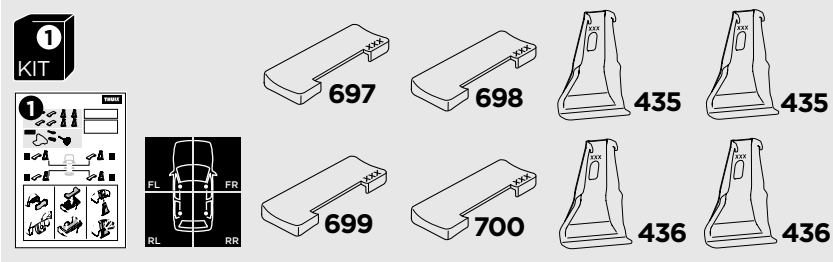

1

Kit 145238

MAZDA CX-30, 5-dr SUV, 20-

ISO 11154-E

THULE WingBar Evo	THULE WingBar Edge	THULE WingBar	THULE SquareBar Evo	Evo X (scale)	Edge X (scale)
MAZDA CX-30, 5-dr SUV, 20-				45	G

THULE ProBar Evo	THULE SlideBar Evo			X (mm/inch)	
MAZDA CX-30, 5-dr SUV, 20-				1101 mm / 43 3/8"	

THULE WingBar Evo	THULE WingBar Edge	THULE WingBar	THULE SquareBar Evo	Evo Y (scale)	Edge Y (scale)
MAZDA CX-30, 5-dr SUV, 20-				34,5	J

THULE ProBar Evo	THULE SlideBar Evo			Y (mm/inch)	
MAZDA CX-30, 5-dr SUV, 20-				996 mm / 39 1/4"	

	W (mm/inch)	Z (mm/inch)
MAZDA CX-30, 5-dr SUV, 20-	670 mm / 26 3/8"	240 mm / 9 1/2"