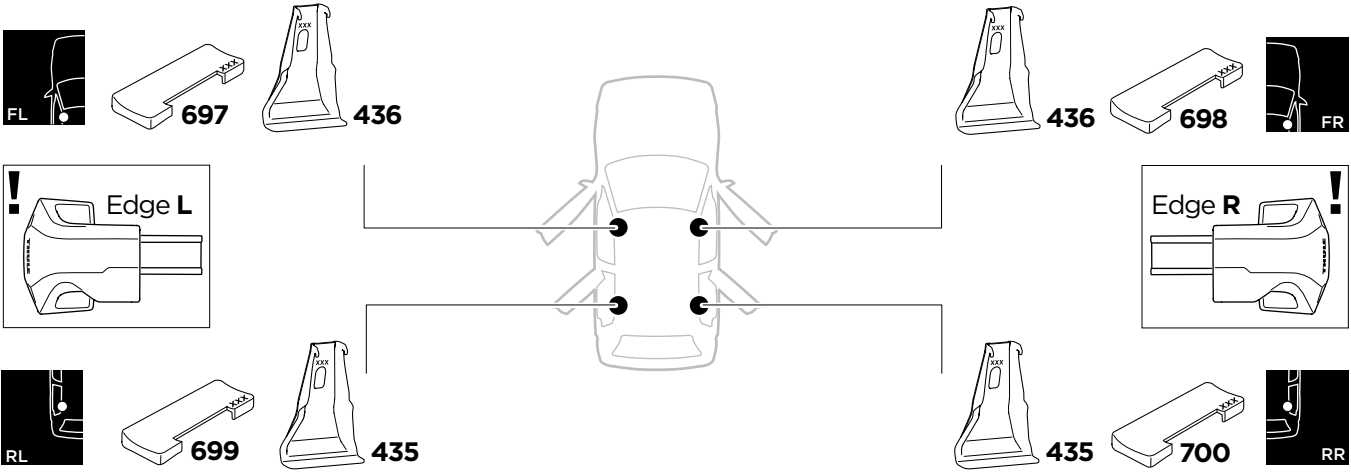

1

Kit 145238

MAZDA CX-30, 5-dr SUV, 20-

ISO 11154-E

THULE WingBar Evo	THULE WingBar Edge	THULE WingBar	THULE SquareBar Evo	Evo X (scale)	Edge X (scale)
MAZDA CX-30, 5-dr SUV, 20-				45	G

THULE ProBar Evo	THULE SlideBar Evo			X (mm/inch)	
MAZDA CX-30, 5-dr SUV, 20-				1101 mm / 43 3/8"	

THULE WingBar Evo	THULE WingBar Edge	THULE WingBar	THULE SquareBar Evo	Evo Y (scale)	Edge Y (scale)
MAZDA CX-30, 5-dr SUV, 20-				34,5	J

THULE ProBar Evo	THULE SlideBar Evo			Y (mm/inch)	
MAZDA CX-30, 5-dr SUV, 20-				996 mm / 39 1/4"	

	W (mm/inch)	Z (mm/inch)
MAZDA CX-30, 5-dr SUV, 20-	670 mm / 26 3/8"	240 mm / 9 1/2"