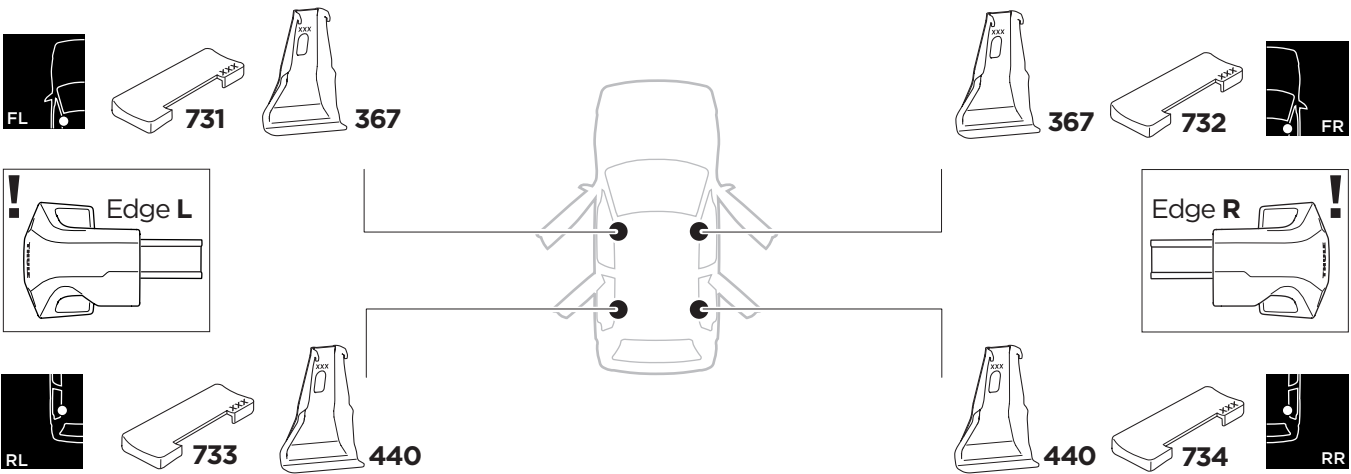

1

Kit 145248

PORSCHE Macan, 5-dr SUV, 14-

ISO 11154-E

THULE WingBar Evo	THULE WingBar Edge	THULE WingBar	THULE SquareBar Evo	Evo X (scale)	Edge X (scale)
PORSCHE Macan, 5-dr SUV, 14-				47,0	C

THULE ProBar Evo	THULE SlideBar Evo	X (mm/inch)		
PORSCHE Macan, 5-dr SUV, 14-		1121 mm / 44 1/8"		

THULE WingBar Evo	THULE WingBar Edge	THULE WingBar	THULE SquareBar Evo	Evo Y (scale)	Edge Y (scale)
PORSCHE Macan, 5-dr SUV, 14-				41,0	O

THULE ProBar Evo	THULE SlideBar Evo	Y (mm/inch)		
PORSCHE Macan, 5-dr SUV, 14-		1061 mm / 41 3/4"		

	W (mm/inch)	Z (mm/inch)
PORSCHE Macan, 5-dr SUV, 14-	650 mm / 25 5/8"	250 mm / 9 7/8"