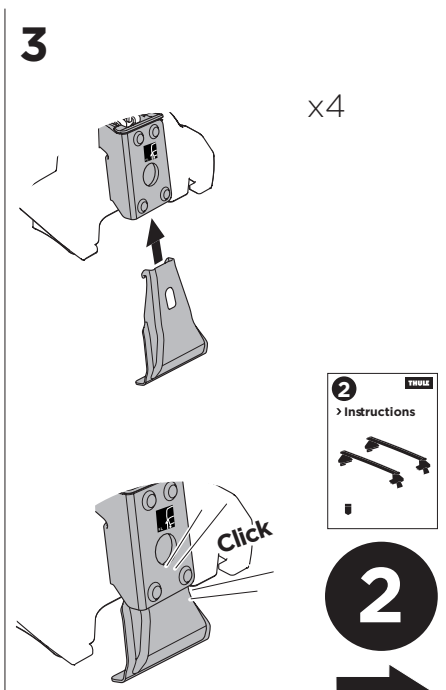

1

Kit 145248

PORSCHE Macan, 5-dr SUV, 14-

ISO 11154-E

THULE WingBar Evo	THULE WingBar Edge	THULE WingBar	THULE SquareBar Evo	Evo X (scale)	Edge X (scale)
PORSCHE Macan, 5-dr SUV, 14-				47,0	C

THULE ProBar Evo	THULE SlideBar Evo	X (mm/inch)		
PORSCHE Macan, 5-dr SUV, 14-		1121 mm / 44 1/8"		

THULE WingBar Evo	THULE WingBar Edge	THULE WingBar	THULE SquareBar Evo	Evo Y (scale)	Edge Y (scale)
PORSCHE Macan, 5-dr SUV, 14-				41,0	O

THULE ProBar Evo	THULE SlideBar Evo	Y (mm/inch)		
PORSCHE Macan, 5-dr SUV, 14-		1061 mm / 41 3/4"		

	W (mm/inch)	Z (mm/inch)
PORSCHE Macan, 5-dr SUV, 14-	650 mm / 25 5/8"	250 mm / 9 7/8"