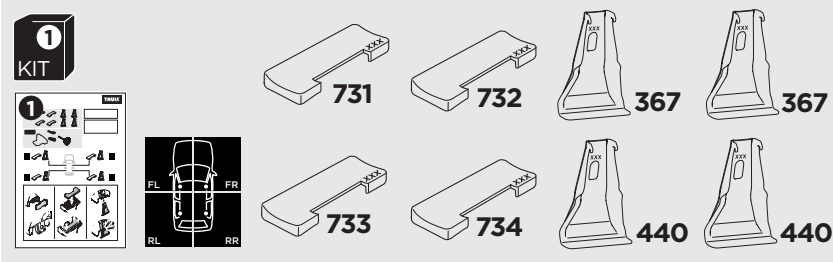

1

Kit 145248

PORSCHE Macan, 5-dr SUV, 14-

ISO 11154-E

THULE WingBar Evo	THULE WingBar Edge	THULE WingBar	THULE SquareBar Evo	Evo X (scale)	Edge X (scale)
PORSCHE Macan, 5-dr SUV, 14-				47,0	C

THULE ProBar Evo	THULE SlideBar Evo	X (mm/inch)		
PORSCHE Macan, 5-dr SUV, 14-		1121 mm / 44 1/8"		

THULE WingBar Evo	THULE WingBar Edge	THULE WingBar	THULE SquareBar Evo	Evo Y (scale)	Edge Y (scale)
PORSCHE Macan, 5-dr SUV, 14-				41,0	O

THULE ProBar Evo	THULE SlideBar Evo	Y (mm/inch)		
PORSCHE Macan, 5-dr SUV, 14-		1061 mm / 41 3/4"		

	W (mm/inch)	Z (mm/inch)
PORSCHE Macan, 5-dr SUV, 14-	650 mm / 25 5/8"	250 mm / 9 7/8"