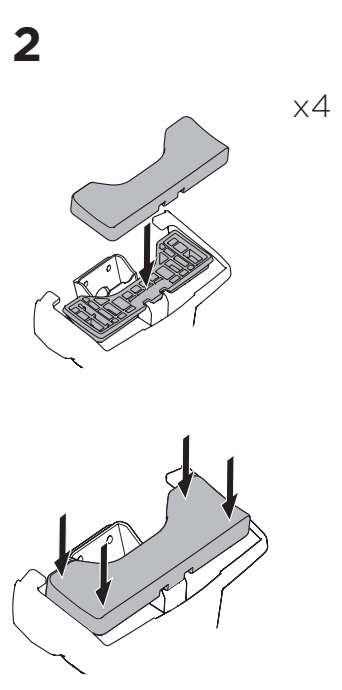

1

Kit 145248

PORSCHE Macan, 5-dr SUV, 14-

ISO 11154-E

THULE WingBar Evo	THULE WingBar Edge	THULE WingBar	THULE SquareBar Evo	Evo X (scale)	Edge X (scale)
PORSCHE Macan, 5-dr SUV, 14-				47,0	C

THULE ProBar Evo	THULE SlideBar Evo	X (mm/inch)		
PORSCHE Macan, 5-dr SUV, 14-		1121 mm / 44 1/8"		

THULE WingBar Evo	THULE WingBar Edge	THULE WingBar	THULE SquareBar Evo	Evo Y (scale)	Edge Y (scale)
PORSCHE Macan, 5-dr SUV, 14-				41,0	O

THULE ProBar Evo	THULE SlideBar Evo	Y (mm/inch)		
PORSCHE Macan, 5-dr SUV, 14-		1061 mm / 41 3/4"		

	W (mm/inch)	Z (mm/inch)
PORSCHE Macan, 5-dr SUV, 14-	650 mm / 25 5/8"	250 mm / 9 7/8"