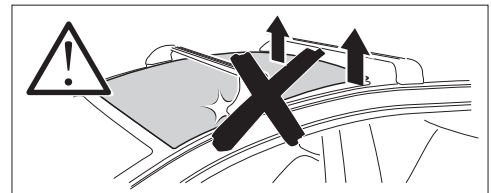

1

Kit 145248

PORSCHE Macan, 5-dr SUV, 14-

ISO 11154-E

THULE WingBar Evo	THULE WingBar Edge	THULE WingBar	THULE SquareBar Evo	Evo X (scale)	Edge X (scale)
PORSCHE Macan, 5-dr SUV, 14-				47,0	C

THULE ProBar Evo	THULE SlideBar Evo	X (mm/inch)		
PORSCHE Macan, 5-dr SUV, 14-		1121 mm / 44 1/8"		

THULE WingBar Evo	THULE WingBar Edge	THULE WingBar	THULE SquareBar Evo	Evo Y (scale)	Edge Y (scale)
PORSCHE Macan, 5-dr SUV, 14-				41,0	O

THULE ProBar Evo	THULE SlideBar Evo	Y (mm/inch)		
PORSCHE Macan, 5-dr SUV, 14-		1061 mm / 41 3/4"		

	W (mm/inch)	Z (mm/inch)
PORSCHE Macan, 5-dr SUV, 14-	650 mm / 25 5/8"	250 mm / 9 7/8"