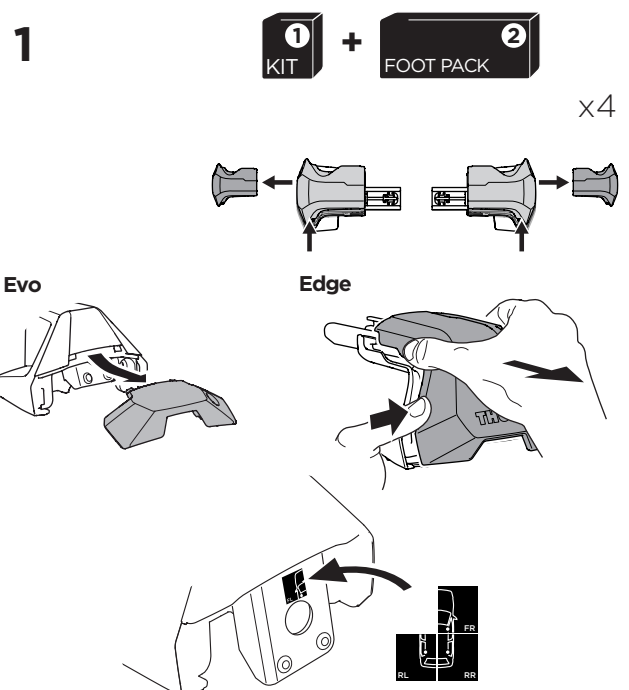

1

Kit 145248

PORSCHE Macan, 5-dr SUV, 14-

ISO 11154-E

THULE WingBar Evo	THULE WingBar Edge	THULE WingBar	THULE SquareBar Evo	Evo X (scale)	Edge X (scale)
PORSCHE Macan, 5-dr SUV, 14-				47,0	C

THULE ProBar Evo	THULE SlideBar Evo	X (mm/inch)		
PORSCHE Macan, 5-dr SUV, 14-		1121 mm / 44 1/8"		

THULE WingBar Evo	THULE WingBar Edge	THULE WingBar	THULE SquareBar Evo	Evo Y (scale)	Edge Y (scale)
PORSCHE Macan, 5-dr SUV, 14-				41,0	O

THULE ProBar Evo	THULE SlideBar Evo	Y (mm/inch)		
PORSCHE Macan, 5-dr SUV, 14-		1061 mm / 41 3/4"		

	W (mm/inch)	Z (mm/inch)
PORSCHE Macan, 5-dr SUV, 14-	650 mm / 25 5/8"	250 mm / 9 7/8"