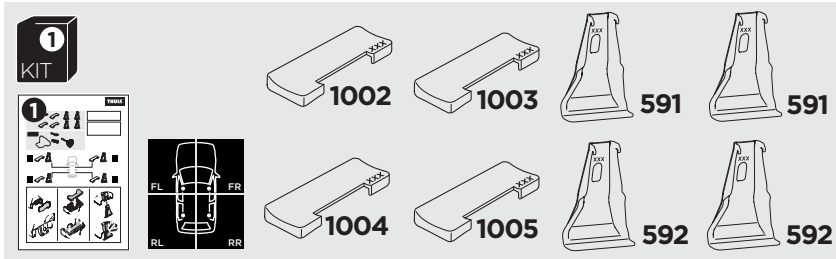

1

Kit 145363

HONDA Accord, 4-dr Sedan, 23-

ISO 11154-E

Bring your life
thule.com

THULE WingBar Evo	THULE WingBar Edge	THULE WingBar	THULE SquareBar Evo	Evo X (scale)	Edge X (scale)
HONDA Accord, 4-dr Sedan, 23-				44	I

THULE ProBar Evo	THULE SlideBar Evo	X (mm/inch)		
HONDA Accord, 4-dr Sedan, 23-		1091 mm / 43"		

THULE WingBar Evo	THULE WingBar Edge	THULE WingBar	THULE SquareBar Evo	Evo Y (scale)	Edge Y (scale)
HONDA Accord, 4-dr Sedan, 23-				41,5	N

THULE ProBar Evo	THULE SlideBar Evo	Y (mm/inch)		
HONDA Accord, 4-dr Sedan, 23-		1066 mm / 42"		

	W (mm/inch)	Z (mm/inch)
HONDA Accord, 4-dr Sedan, 23-	695 mm / 27 3/8"	220 mm / 8 5/8"