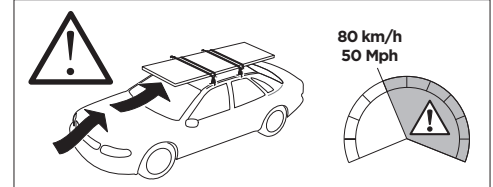

1

Kit 145363

HONDA Accord, 4-dr Sedan, 23-

ISO 11154-E

Bring your life
thule.com

THULE WingBar Evo	THULE WingBar Edge	THULE WingBar	THULE SquareBar Evo	Evo X (scale)	Edge X (scale)
HONDA Accord, 4-dr Sedan, 23-				44	I