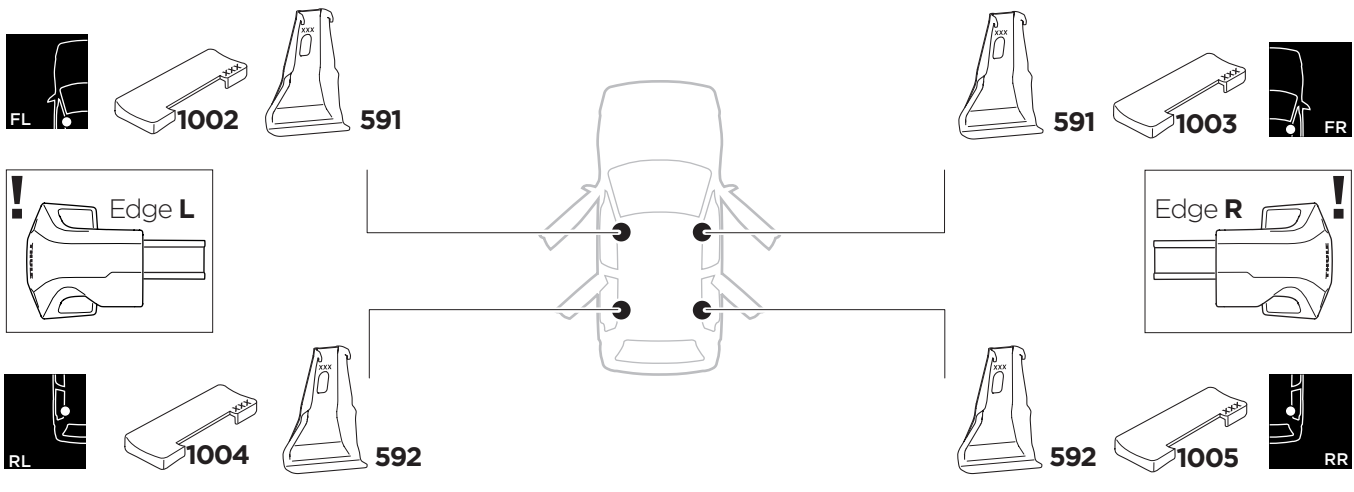

1

Kit 145363

HONDA Accord, 4-dr Sedan, 23-

ISO 11154-E

Bring your life
thule.com

THULE WingBar Evo	THULE WingBar Edge	THULE WingBar	THULE SquareBar Evo	Evo X (scale)	Edge X (scale)
HONDA Accord, 4-dr Sedan, 23-				44	I

THULE ProBar Evo	THULE SlideBar Evo	X (mm/inch)		
HONDA Accord, 4-dr Sedan, 23-		1091 mm / 43"		

THULE WingBar Evo	THULE WingBar Edge	THULE WingBar	THULE SquareBar Evo	Evo Y (scale)	Edge Y (scale)
HONDA Accord, 4-dr Sedan, 23-				41,5	N

THULE ProBar Evo	THULE SlideBar Evo	Y (mm/inch)		
HONDA Accord, 4-dr Sedan, 23-		1066 mm / 42"		

	W (mm/inch)	Z (mm/inch)
HONDA Accord, 4-dr Sedan, 23-	695 mm / 27 3/8"	220 mm / 8 5/8"