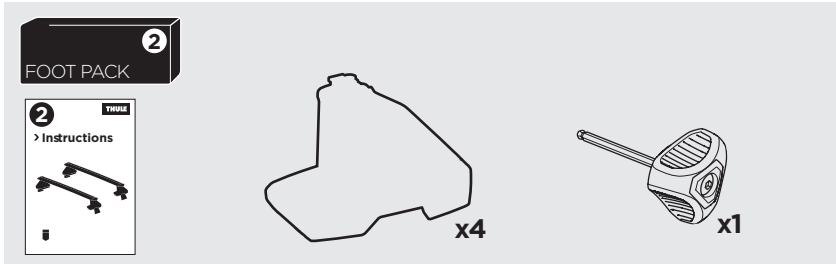

1

Kit 145363

HONDA Accord, 4-dr Sedan, 23-

ISO 11154-E

Bring your life
thule.com

THULE WingBar Evo	THULE WingBar Edge	THULE WingBar	THULE SquareBar Evo	Evo X (scale)	Edge X (scale)
HONDA Accord, 4-dr Sedan, 23-				44	I

THULE ProBar Evo	THULE SlideBar Evo	X (mm/inch)		
HONDA Accord, 4-dr Sedan, 23-		1091 mm / 43"		

THULE WingBar Evo	THULE WingBar Edge	THULE WingBar	THULE SquareBar Evo	Evo Y (scale)	Edge Y (scale)
HONDA Accord, 4-dr Sedan, 23-				41,5	N

THULE ProBar Evo	THULE SlideBar Evo	Y (mm/inch)		
HONDA Accord, 4-dr Sedan, 23-		1066 mm / 42"		

	W (mm/inch)	Z (mm/inch)
HONDA Accord, 4-dr Sedan, 23-	695 mm / 27 3/8"	220 mm / 8 5/8"