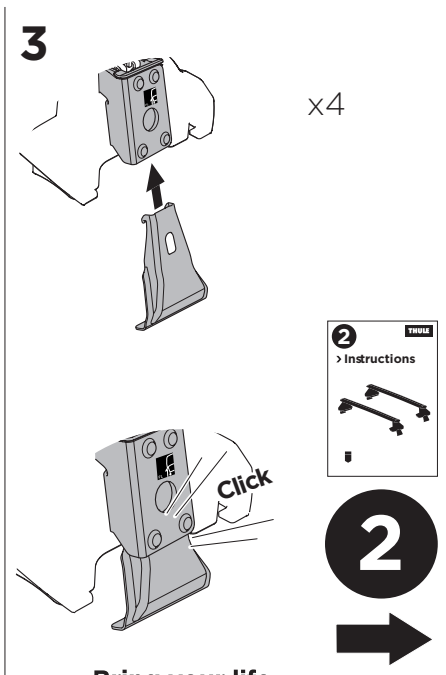

1

Kit 145363

HONDA Accord, 4-dr Sedan, 23-

ISO 11154-E

Bring your life
thule.com

THULE WingBar Evo	THULE WingBar Edge	THULE WingBar	THULE SquareBar Evo	Evo X (scale)	Edge X (scale)
HONDA Accord, 4-dr Sedan, 23-				44	I

THULE ProBar Evo	THULE SlideBar Evo	X (mm/inch)		
HONDA Accord, 4-dr Sedan, 23-		1091 mm / 43"		

THULE WingBar Evo	THULE WingBar Edge	THULE WingBar	THULE SquareBar Evo	Evo Y (scale)	Edge Y (scale)
HONDA Accord, 4-dr Sedan, 23-				41,5	N

THULE ProBar Evo	THULE SlideBar Evo	Y (mm/inch)		
HONDA Accord, 4-dr Sedan, 23-		1066 mm / 42"		

	W (mm/inch)	Z (mm/inch)
HONDA Accord, 4-dr Sedan, 23-	695 mm / 27 3/8"	220 mm / 8 5/8"