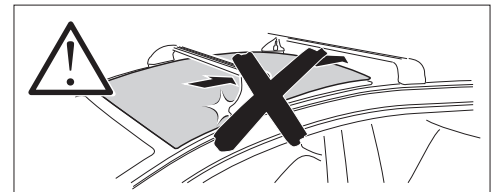

1

Kit 145363

HONDA Accord, 4-dr Sedan, 23-

ISO 11154-E

Bring your life
thule.com

THULE WingBar Evo	THULE WingBar Edge	THULE WingBar	THULE SquareBar Evo	Evo X (scale)	Edge X (scale)
HONDA Accord, 4-dr Sedan, 23-				44	I

THULE ProBar Evo	THULE SlideBar Evo	X (mm/inch)		
HONDA Accord, 4-dr Sedan, 23-		1091 mm / 43"		

THULE WingBar Evo	THULE WingBar Edge	THULE WingBar	THULE SquareBar Evo	Evo Y (scale)	Edge Y (scale)
HONDA Accord, 4-dr Sedan, 23-				41,5	N