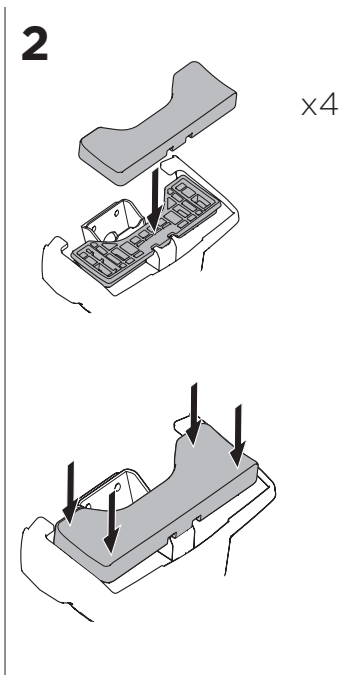

1

Kit 145363

HONDA Accord, 4-dr Sedan, 23-

ISO 11154-E

Bring your life
thule.com

THULE WingBar Evo	THULE WingBar Edge	THULE WingBar	THULE SquareBar Evo	Evo X (scale)	Edge X (scale)
HONDA Accord, 4-dr Sedan, 23-				44	I

THULE ProBar Evo	THULE SlideBar Evo	X (mm/inch)		
HONDA Accord, 4-dr Sedan, 23-		1091 mm / 43"		

THULE WingBar Evo	THULE WingBar Edge	THULE WingBar	THULE SquareBar Evo	Evo Y (scale)	Edge Y (scale)
HONDA Accord, 4-dr Sedan, 23-				41,5	N

THULE ProBar Evo	THULE SlideBar Evo	Y (mm/inch)		
HONDA Accord, 4-dr Sedan, 23-		1066 mm / 42"		

	W (mm/inch)	Z (mm/inch)
HONDA Accord, 4-dr Sedan, 23-	695 mm / 27 3/8"	220 mm / 8 5/8"