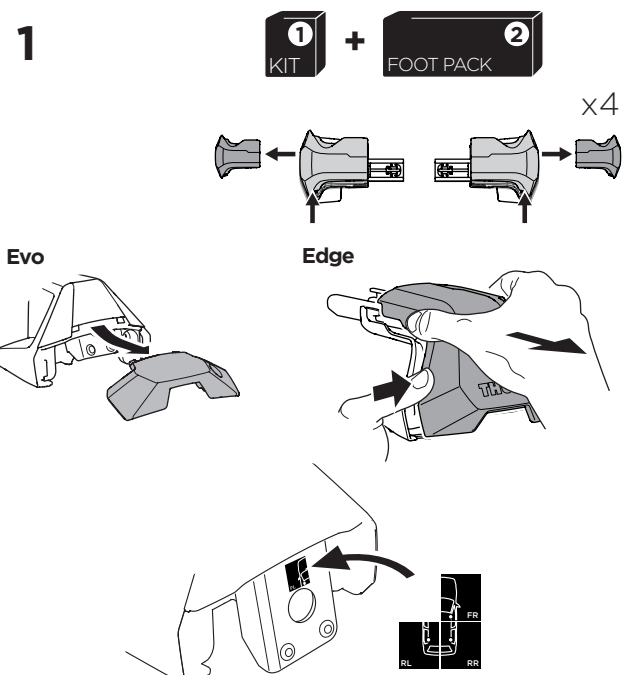

1

Kit 145363

HONDA Accord, 4-dr Sedan, 23-

ISO 11154-E

Bring your life
thule.com

THULE WingBar Evo	THULE WingBar Edge	THULE WingBar	THULE SquareBar Evo	Evo X (scale)	Edge X (scale)
HONDA Accord, 4-dr Sedan, 23-				44	I

THULE ProBar Evo	THULE SlideBar Evo	X (mm/inch)		
HONDA Accord, 4-dr Sedan, 23-		1091 mm / 43"		

THULE WingBar Evo	THULE WingBar Edge	THULE WingBar	THULE SquareBar Evo	Evo Y (scale)	Edge Y (scale)
HONDA Accord, 4-dr Sedan, 23-				41,5	N

THULE ProBar Evo	THULE SlideBar Evo	Y (mm/inch)		
HONDA Accord, 4-dr Sedan, 23-		1066 mm / 42"		

	W (mm/inch)	Z (mm/inch)
HONDA Accord, 4-dr Sedan, 23-	695 mm / 27 3/8"	220 mm / 8 5/8"