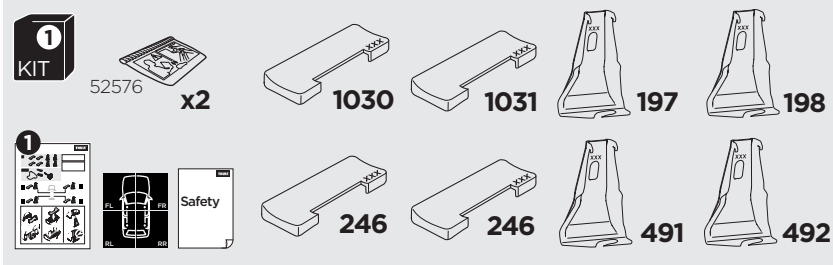

1

Kit 145282

VOLKSWAGEN Arteon Shooting Brake, 5-dr Estate, 21-

ISO 11154-E

				Evo X (scale)	Edge X (scale)
VOLKSWAGEN Arteon Shooting Brake, 5-dr Estate, 21-				47,5	B

		X (mm/inch)		
VOLKSWAGEN Arteon Shooting Brake, 5-dr Estate, 21-				1126 mm / 44 3/8"

				Evo Y (scale)	Edge Y (scale)
VOLKSWAGEN Arteon Shooting Brake, 5-dr Estate, 21-				41.5	N

		Y (mm/inch)		
VOLKSWAGEN Arteon Shooting Brake, 5-dr Estate, 21-				1066 mm / 42"

	W (mm/inch)	Z (mm/inch)
VOLKSWAGEN Arteon Shooting Brake, 5-dr Estate, 21-	744 mm / 29 1/4"	140 mm / 5 1/2"