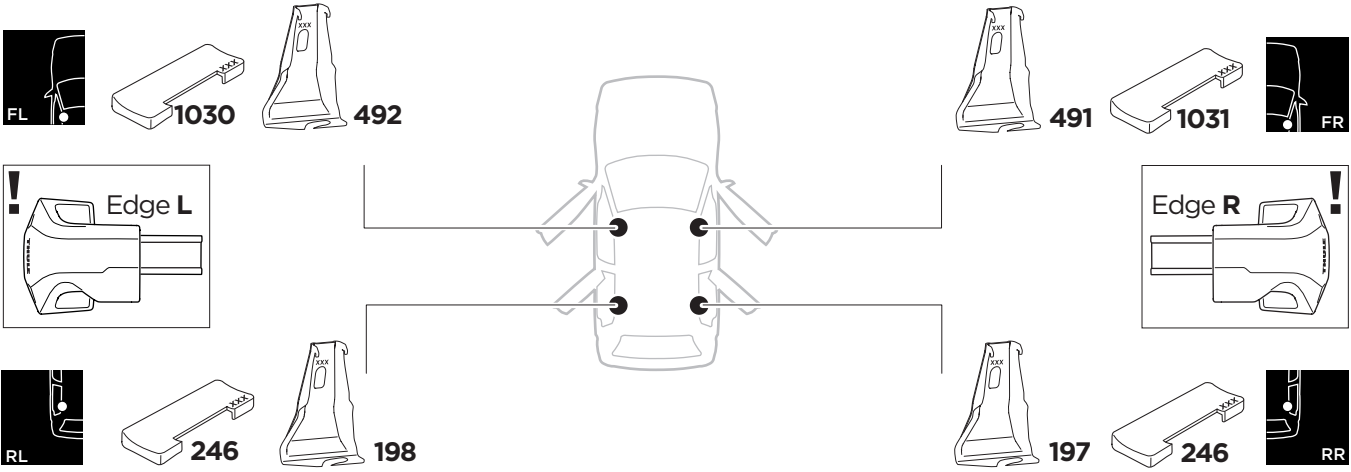

1

Kit 145282

VOLKSWAGEN Arteon Shooting Brake, 5-dr Estate, 21-

ISO 11154-E

				Evo X (scale)	Edge X (scale)
VOLKSWAGEN Arteon Shooting Brake, 5-dr Estate, 21-				47,5	B

		X (mm/inch)		
VOLKSWAGEN Arteon Shooting Brake, 5-dr Estate, 21-				1126 mm / 44 3/8"

				Evo Y (scale)	Edge Y (scale)
VOLKSWAGEN Arteon Shooting Brake, 5-dr Estate, 21-				41.5	N

		Y (mm/inch)		
VOLKSWAGEN Arteon Shooting Brake, 5-dr Estate, 21-				1066 mm / 42"

	W (mm/inch)	Z (mm/inch)
VOLKSWAGEN Arteon Shooting Brake, 5-dr Estate, 21-	744 mm / 29 1/4"	140 mm / 5 1/2"