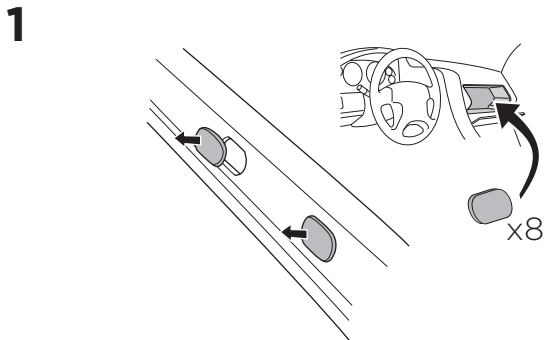

1

Kit 186120

JEEP Grand Cherokee (WL), 5-dr SUV, 22-
JEEP Grand Cherokee L, 5-dr SUV, 21-

ISO 11154-E

This kit is only for vehicles with flush railing.

1 KIT + **2** FOOT PACK

1

Evo

Edge

2

3

4

5

2 THULE

> Instructions

2