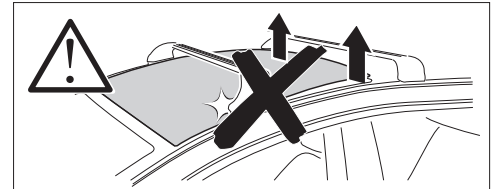

1

Kit 186120

JEEP Grand Cherokee (WL), 5-dr SUV, 22-
JEEP Grand Cherokee L, 5-dr SUV, 21-

ISO 11154-E

This kit is only for vehicles with flush railing.

1 KIT + **2** FOOT PACK

1

Evo

Edge

2

3

4

5

2 THULE

> Instructions

2