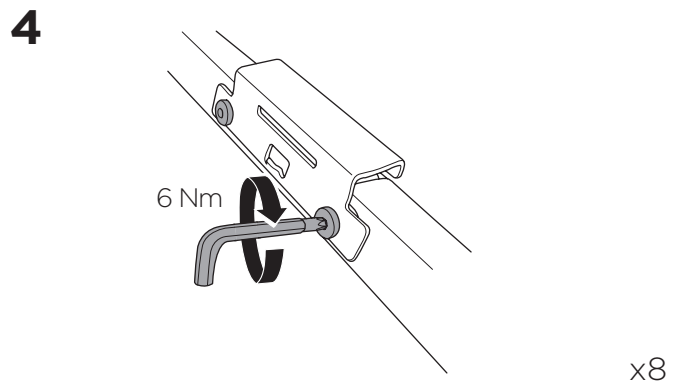

1

Kit 186120

JEEP Grand Cherokee (WL), 5-dr SUV, 22-
JEEP Grand Cherokee L, 5-dr SUV, 21-

ISO 11154-E

This kit is only for vehicles with flush railing.

1 KIT + **2** FOOT PACK

1

Evo

Edge

2

3

4

5

2 THULE

> Instructions

2