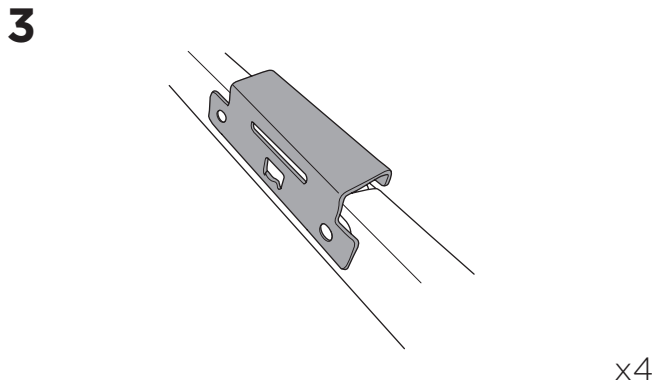

1

Kit 186120

JEEP Grand Cherokee (WL), 5-dr SUV, 22-
JEEP Grand Cherokee L, 5-dr SUV, 21-

ISO 11154-E

This kit is only for vehicles with flush railing.

1 KIT + **2** FOOT PACK

1

Evo

Edge

2

3

4

5

2 THULE

> Instructions

2