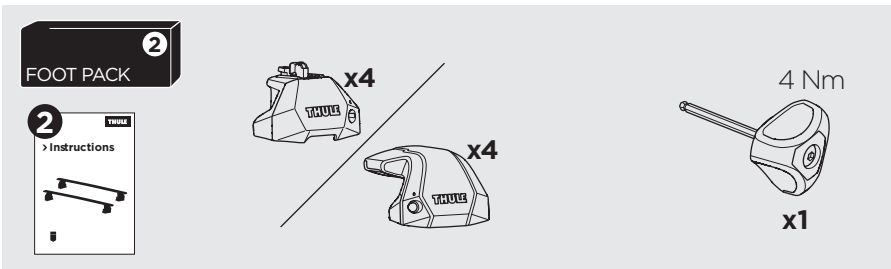

1

Kit 186130

CHEVROLET Suburban, 5-dr SUV, 15-20
 CHEVROLET Tahoe, 5-dr SUV, 15-20
 CHEVROLET Trailblazer, 5-dr SUV, 12-20
 GMC Yukon, 5-dr SUV, 15-20

GMC Yukon Denali, 5-dr SUV, 15-20
 GMC Yukon XL, 5-dr SUV, 15-20
 HOLDEN Colorado 7, 5-dr SUV, 12-16
 HOLDEN Trailblazer, 5-dr SUV, 17-20

ISO 11154-E

This kit is only for vehicles with flush railing.

1 KIT + **2** FOOT PACK

1

Evo

Edge

2

3