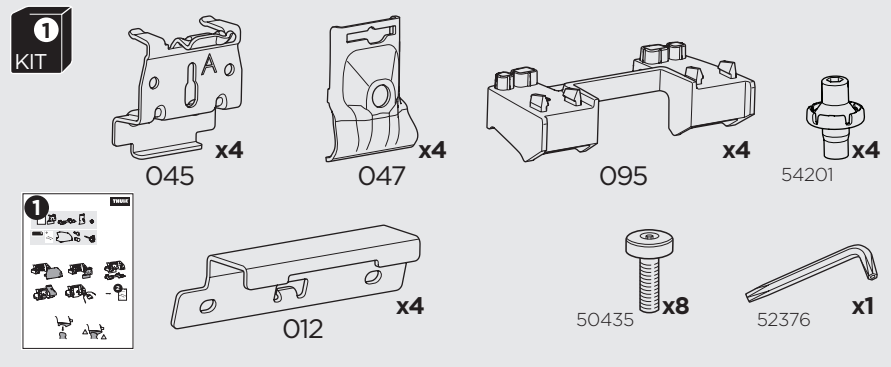

1

Kit 186130

CHEVROLET Suburban, 5-dr SUV, 15-20
 CHEVROLET Tahoe, 5-dr SUV, 15-20
 CHEVROLET Trailblazer, 5-dr SUV, 12-20
 GMC Yukon, 5-dr SUV, 15-20

GMC Yukon Denali, 5-dr SUV, 15-20
 GMC Yukon XL, 5-dr SUV, 15-20
 HOLDEN Colorado 7, 5-dr SUV, 12-16
 HOLDEN Trailblazer, 5-dr SUV, 17-20

ISO 11154-E

This kit is only for vehicles with flush railing.

1 KIT + **2** FOOT PACK

1

Evo

Edge

2

3