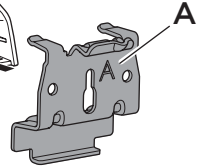

ISO 11154-E

This kit is only for vehicles with flush railing.

1 KIT + **2** FOOT PACK

1

Evo

Edge

2

3