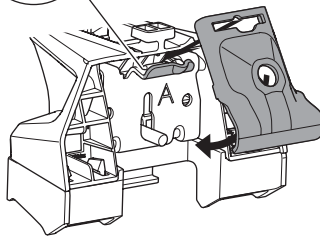

1 KIT + **2** FOOT PACK

1

Evo

Edge

2

3

B

4

5

2 THULE

> Instructions

2