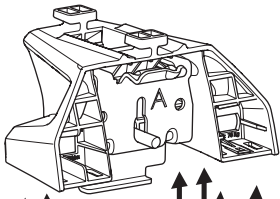

ISO 11154-E

This kit is only for vehicles with flush railing.

1 KIT + **2** FOOT PACK

1

Evo

Edge

2

3