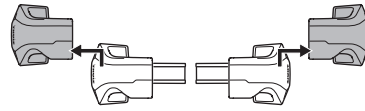

ISO 11154-E

This kit is only for vehicles with flush railing.

1 KIT + **2** FOOT PACK

1

Evo

Edge

2

3