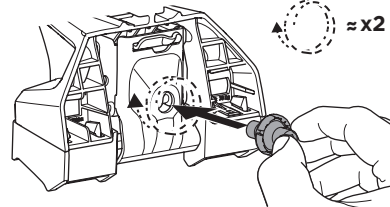

1 KIT + **2** FOOT PACK

1

Evo

Edge

2

3

B

4

5

2 THULE

> Instructions

2