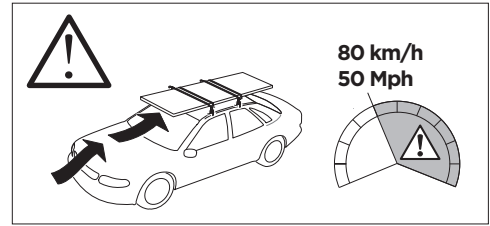

ISO 11154-E

This kit is only for vehicles with flush railing.

1 KIT + **2** FOOT PACK

1

Evo

Edge

2

3