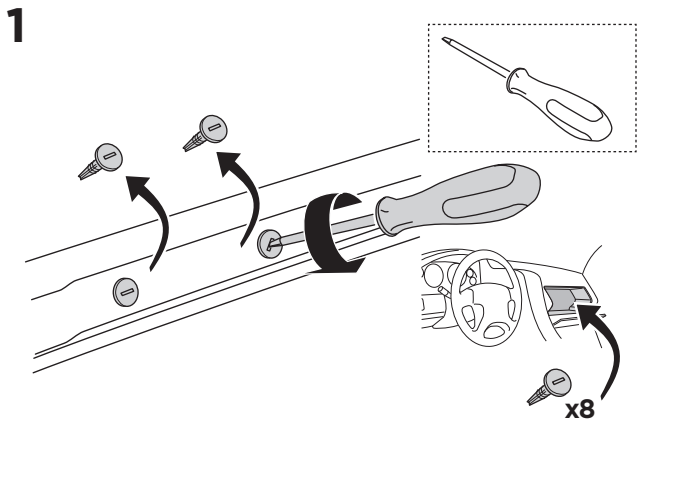

1

Kit 186130

CHEVROLET Suburban, 5-dr SUV, 15-20
 CHEVROLET Tahoe, 5-dr SUV, 15-20
 CHEVROLET Trailblazer, 5-dr SUV, 12-20
 GMC Yukon, 5-dr SUV, 15-20

GMC Yukon Denali, 5-dr SUV, 15-20
 GMC Yukon XL, 5-dr SUV, 15-20
 HOLDEN Colorado 7, 5-dr SUV, 12-16
 HOLDEN Trailblazer, 5-dr SUV, 17-20

ISO 11154-E

This kit is only for vehicles with flush railing.

1 KIT + **2** FOOT PACK

1

Evo

Edge

2

3