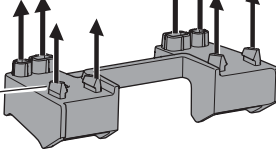

1 KIT + **2** FOOT PACK

1

Evo

Edge

2

3

B

4

5

2 THULE

> Instructions

2