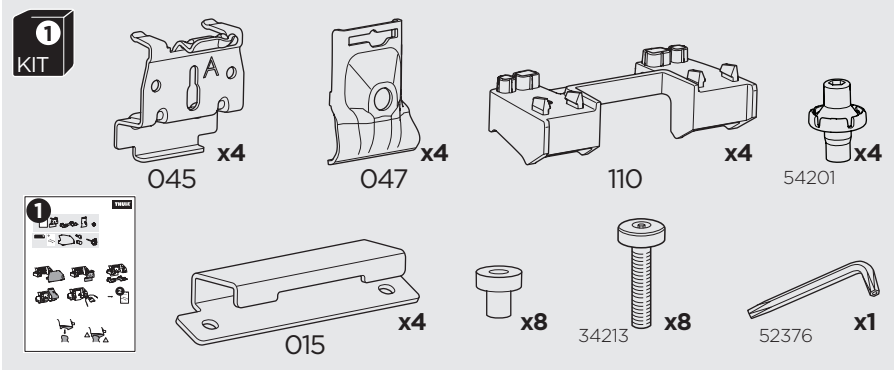

1

Kit 186137

NISSAN Rogue, 5-dr SUV, 21-
NISSAN X-Trail, 5-dr SUV, 21-

This kit is only for vehicles with flush railing.

1

x4

2

x8

3

x4

4

6 Nm

x8

1

Evo

Edge

2

3

4

5

≈ x2

2

1 KIT + **2** FOOT PACK