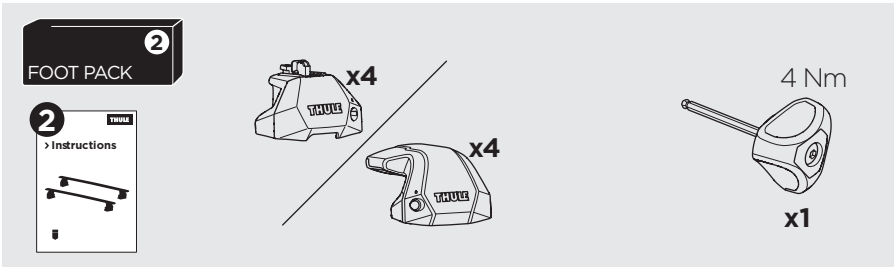

1

Kit 186137

NISSAN Rogue, 5-dr SUV, 21-
NISSAN X-Trail, 5-dr SUV, 21-

This kit is only for vehicles with flush railing.

1

x4

2

x8

3

x4

4

6 Nm

x8

1

Evo

Edge