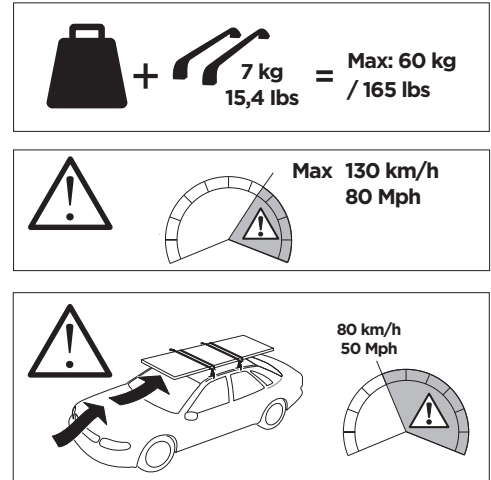

1

Kit 187111

SUBARU Crosstrek (GT), 5-dr SUV, 18-23
 SUBARU Impreza (GT), 5-dr Hatchback, 17-23
 SUBARU XV (GT), 5-dr SUV, 17-22

ISO 11154-E

This kit is only for vehicles with fixpoint mounting.

3

4

5