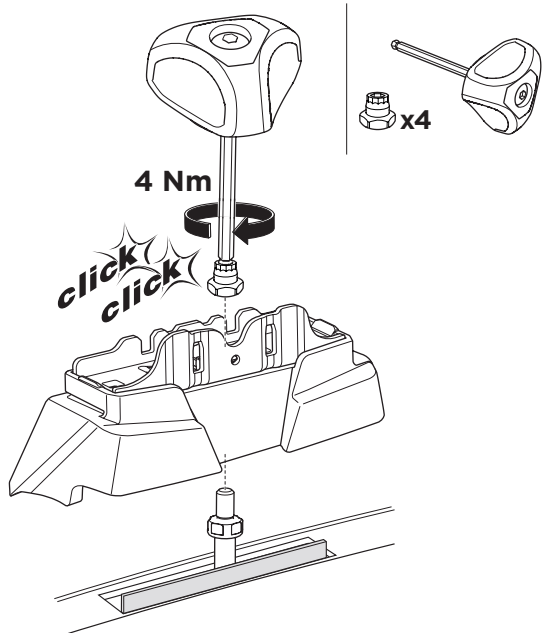

1

Kit 187111

SUBARU Crosstrek (GT), 5-dr SUV, 18-23
 SUBARU Impreza (GT), 5-dr Hatchback, 17-23
 SUBARU XV (GT), 5-dr SUV, 17-22

ISO 11154-E

This kit is only for vehicles with fixpoint mounting.

3

4

5